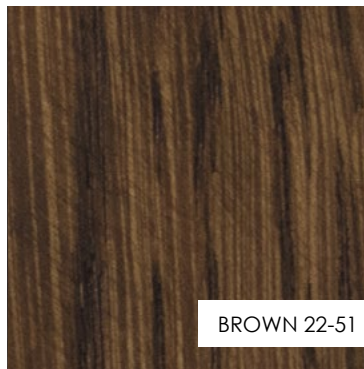

NOBONOBO | Wood sample book - BEECH*

*the pattern book applies to chairs: April I, April II, Must I, Must II, Noah, fotela Tupak, base of sofa Margo and Piero bed

April I

April II

Must I

Must II

Noah

Tupak

Margo

Piero

NOBONOBO | Wood sample book - OAK*

*the pattern book applies to beds: Violet, Skoro, Mark, sofas: Duna, Paradise, Rio

Violet

Skoro

Mark

Duna