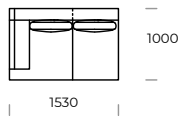

# LAGOLA

SEAT 1

SEAT 2

SEAT 3

SOFA 1

SOFA 2

SOFA 3

SOFA 4

CHAISE LOUNGE 1

CHAISE LOUNGE 2

| Technical information LAGOLA (mm) |                |     |   |   |                        |
|-----------------------------------|----------------|-----|---|---|------------------------|
| 1                                 | Total height   | 790 | 5 | Total depth   | 1000                   |
| 2                                 | Seat height    | 345 | 6 | Seat depth  | 840                    |
| 3                                 | Armrest height | 575 | 7 | Legs height   | 135                    |
| 4                                 | Armrest width  | 300 | 8 | Total depth - chaise lounge<br>Seat depth - chaise lounge | 1450/1650<br>1290/1490 |