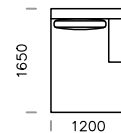

# LAGOLA

SEAT 1

SEAT 2

SEAT 3

SOFA 1

SOFA 2

SOFA 3

SOFA 4

CHAISE LOUNGE 1

CHAISE LOUNGE 2

| Technical information LAGOLA (mm) |                |     |   |   |                        |
|-----------------------------------|----------------|-----|---|---|------------------------|
| 1                                 | Total height   | 790 | 5 | Total depth   | 1000                   |
| 2                                 | Seat height    | 345 | 6 | Seat depth  | 840                    |
| 3                                 | Armrest height | 575 | 7 | Legs height   | 135                    |
| 4                                 | Armrest width  | 300 | 8 | Total depth - chaise lounge<br>Seat depth - chaise lounge | 1450/1650<br>1290/1490 |