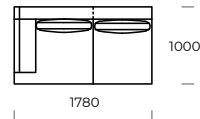

# LAGOLA

SEAT 1

SEAT 2

SEAT 3

SOFA 1

SOFA 2

SOFA 3

SOFA 4

CHAISE LOUNGE 1

CHAISE LOUNGE 2

| Technical information LAGOLA (mm) |                |     |   |   |                        |
|-----------------------------------|----------------|-----|---|---|------------------------|
| 1                                 | Total height   | 790 | 5 | Total depth   | 1000                   |
| 2                                 | Seat height    | 345 | 6 | Seat depth  | 840                    |
| 3                                 | Armrest height | 575 | 7 | Legs height   | 135                    |
| 4                                 | Armrest width  | 300 | 8 | Total depth - chaise lounge<br>Seat depth - chaise lounge | 1450/1650<br>1290/1490 |