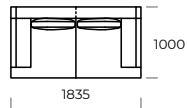

# LAGOLA

SEAT 1

SEAT 2

SEAT 3

SOFA 1

SOFA 2

SOFA 3

SOFA 4

CHAISE LOUNGE 1

CHAISE LOUNGE 2

| Technical information LAGOLA (mm) |                |     |   |   |                        |
|-----------------------------------|----------------|-----|---|---|------------------------|
| 1                                 | Total height   | 790 | 5 | Total depth   | 1000                   |
| 2                                 | Seat height    | 345 | 6 | Seat depth  | 840                    |
| 3                                 | Armrest height | 575 | 7 | Legs height   | 135                    |
| 4                                 | Armrest width  | 300 | 8 | Total depth - chaise lounge<br>Seat depth - chaise lounge | 1450/1650<br>1290/1490 |