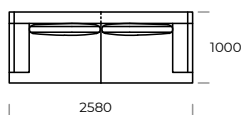

# LAGOLA

SEAT 1

SEAT 2

SEAT 3

SOFA 1

SOFA 2

SOFA 3

SOFA 4

CHAISE LOUNGE 1

CHAISE LOUNGE 2

| Technical information LAGOLA (mm) |                |     |   |   |                        |
|-----------------------------------|----------------|-----|---|---|------------------------|
| 1                                 | Total height   | 790 | 5 | Total depth   | 1000                   |
| 2                                 | Seat height    | 345 | 6 | Seat depth  | 840                    |
| 3                                 | Armrest height | 575 | 7 | Legs height   | 135                    |
| 4                                 | Armrest width  | 300 | 8 | Total depth - chaise lounge<br>Seat depth - chaise lounge | 1450/1650<br>1290/1490 |