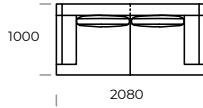

# LAGOLA

SEAT 1

SEAT 2

SEAT 3

SOFA 1

SOFA 2

SOFA 3

SOFA 4

CHAISE LOUNGE 1

CHAISE LOUNGE 2

| Technical information LAGOLA (mm) |                |     |   |   |                        |
|-----------------------------------|----------------|-----|---|---|------------------------|
| 1                                 | Total height   | 790 | 5 | Total depth   | 1000                   |
| 2                                 | Seat height    | 345 | 6 | Seat depth  | 840                    |
| 3                                 | Armrest height | 575 | 7 | Legs height   | 135                    |
| 4                                 | Armrest width  | 300 | 8 | Total depth - chaise lounge<br>Seat depth - chaise lounge | 1450/1650<br>1290/1490 |