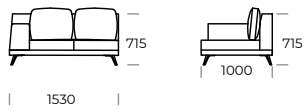

# LAGOLA

SEAT 1

SEAT 2

SEAT 3

SOFA 1

SOFA 2

SOFA 3

SOFA 4

CHAISE LOUNGE 1

CHAISE LOUNGE 2

| Technical information LAGOLA (mm) |                |     |   |   |                        |
|-----------------------------------|----------------|-----|---|---|------------------------|
| 1                                 | Total height   | 790 | 5 | Total depth   | 1000                   |
| 2                                 | Seat height    | 345 | 6 | Seat depth  | 840                    |
| 3                                 | Armrest height | 575 | 7 | Legs height   | 135                    |
| 4                                 | Armrest width  | 300 | 8 | Total depth - chaise lounge<br>Seat depth - chaise lounge | 1450/1650<br>1290/1490 |