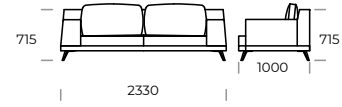

# LAGOLA

SEAT 1

SEAT 2

SEAT 3

SOFA 1

SOFA 2

SOFA 3

SOFA 4

CHAISE LOUNGE 1

CHAISE LOUNGE 2

| Technical information LAGOLA (mm) |                |     |   |   |                        |
|-----------------------------------|----------------|-----|---|---|------------------------|
| 1                                 | Total height   | 790 | 5 | Total depth   | 1000                   |
| 2                                 | Seat height    | 345 | 6 | Seat depth  | 840                    |
| 3                                 | Armrest height | 575 | 7 | Legs height   | 135                    |
| 4                                 | Armrest width  | 300 | 8 | Total depth - chaise lounge<br>Seat depth - chaise lounge | 1450/1650<br>1290/1490 |