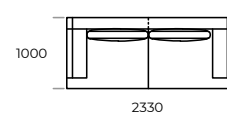

# LAGOLA

SEAT 1

SEAT 2

SEAT 3

SOFA 1

SOFA 2

SOFA 3

SOFA 4

CHAISE LOUNGE 1

CHAISE LOUNGE 2

| Technical information LAGOLA (mm) |                |     |   |   |                        |
|-----------------------------------|----------------|-----|---|---|------------------------|
| 1                                 | Total height   | 790 | 5 | Total depth   | 1000                   |
| 2                                 | Seat height    | 345 | 6 | Seat depth  | 840                    |
| 3                                 | Armrest height | 575 | 7 | Legs height   | 135                    |
| 4                                 | Armrest width  | 300 | 8 | Total depth - chaise lounge<br>Seat depth - chaise lounge | 1450/1650<br>1290/1490 |