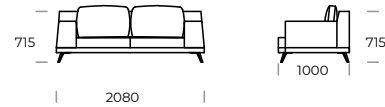

# LAGOLA

SEAT 1

SEAT 2

SEAT 3

SOFA 1

SOFA 2

SOFA 3

SOFA 4

CHAISE LOUNGE 1

CHAISE LOUNGE 2

| Technical information LAGOLA (mm) |                |     |   |   |                        |
|-----------------------------------|----------------|-----|---|---|------------------------|
| 1                                 | Total height   | 790 | 5 | Total depth   | 1000                   |
| 2                                 | Seat height    | 345 | 6 | Seat depth  | 840                    |
| 3                                 | Armrest height | 575 | 7 | Legs height   | 135                    |
| 4                                 | Armrest width  | 300 | 8 | Total depth - chaise lounge<br>Seat depth - chaise lounge | 1450/1650<br>1290/1490 |