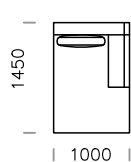

# LAGOLA

SEAT 1

SEAT 2

SEAT 3

SOFA 1

SOFA 2

SOFA 3

SOFA 4

CHAISE LOUNGE 1

CHAISE LOUNGE 2

| Technical information LAGOLA (mm) |                |     |   |   |                        |
|-----------------------------------|----------------|-----|---|---|------------------------|
| 1                                 | Total height   | 790 | 5 | Total depth   | 1000                   |
| 2                                 | Seat height    | 345 | 6 | Seat depth  | 840                    |
| 3                                 | Armrest height | 575 | 7 | Legs height   | 135                    |
| 4                                 | Armrest width  | 300 | 8 | Total depth - chaise lounge<br>Seat depth - chaise lounge | 1450/1650<br>1290/1490 |