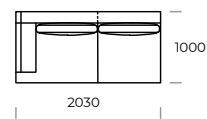

# LAGOLA

SEAT 1

SEAT 2

SEAT 3

SOFA 1

SOFA 2

SOFA 3

SOFA 4

CHAISE LOUNGE 1

CHAISE LOUNGE 2

| Technical information LAGOLA (mm) |                |     |   |   |                        |
|-----------------------------------|----------------|-----|---|---|------------------------|
| 1                                 | Total height   | 790 | 5 | Total depth   | 1000                   |
| 2                                 | Seat height    | 345 | 6 | Seat depth  | 840                    |
| 3                                 | Armrest height | 575 | 7 | Legs height   | 135                    |
| 4                                 | Armrest width  | 300 | 8 | Total depth - chaise lounge<br>Seat depth - chaise lounge | 1450/1650<br>1290/1490 |