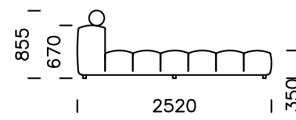

# LANUBE

**TYPE**

with a bedding container

**OPTION**

the bed frame is available in  
2 versions: for self assembly  
or assembled

Technical information (mm)					
1	Total height	855	7	Total width (1600x2000)	1910
2	Total depth	2520	8	Total width (1800x2000)	2110
3	Frame height	350	9	Total width (2000x2000)	2310
4	Legs height	40	10	Mattress frame	yes
5	Bedding container	yes	11	Mattress	no
6	Total width (1400x2000)	1710	12	Depth mattress in frame	120

1400x2000

1600x2000

1800x2000

2000x2000