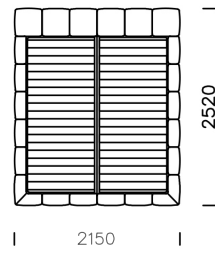

# LANUBE

**TYPE**

with a bedding container

**OPTION**

the bed frame is available in  
2 versions: for self assembly  
or assembled

Technical information (mm)					
1	Total height	855	7	Total width (1600x2000)	1910
2	Total depth	2520	8	Total width (1800x2000)	2110
3	Frame height	350	9	Total width (2000x2000)	2310
4	Legs height	40	10	Mattress frame	yes
5	Bedding container	yes	11	Mattress	no
6	Total width (1400x2000)	1710	12	Depth mattress in frame	120

1400x2000

1600x2000

1800x2000

2000x2000