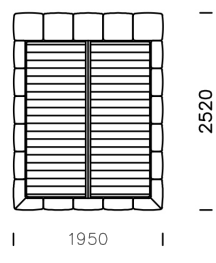

# LANUBE

**TYPE**

with a bedding container

**OPTION**

the bed frame is available in  
2 versions: for self assembly  
or assembled

Technical information (mm)					
1	Total height	855	7	Total width (1600x2000)	1910
2	Total depth	2520	8	Total width (1800x2000)	2110
3	Frame height	350	9	Total width (2000x2000)	2310
4	Legs height	40	10	Mattress frame	yes
5	Bedding container	yes	11	Mattress	no
6	Total width (1400x2000)	1710	12	Depth mattress in frame	120

1400x2000

1600x2000

1800x2000

2000x2000