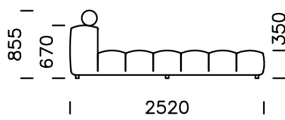

# LANUBE

**TYPE**

with a bedding container

**OPTION**

the bed frame is available in  
2 versions: for self assembly  
or assembled

Technical information (mm)					
1	Total height	855	7	Total width (1600x2000)	1910
2	Total depth	2520	8	Total width (1800x2000)	2110
3	Frame height	350	9	Total width (2000x2000)	2310
4	Legs height	40	10	Mattress frame	yes
5	Bedding container	yes	11	Mattress	no
6	Total width (1400x2000)	1710	12	Depth mattress in frame	120

1400x2000

1600x2000

1800x2000

2000x2000