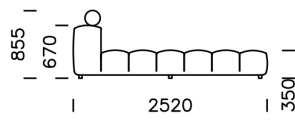

# LANUBE

**TYPE**

with a bedding container

**OPTION**

the bed frame is available in  
2 versions: for self assembly  
or assembled

Technical information (mm)					
1	Total height	855	7	Total width (1600x2000)	1910
2	Total depth	2520	8	Total width (1800x2000)	2110
3	Frame height	350	9	Total width (2000x2000)	2310
4	Legs height	40	10	Mattress frame	yes
5	Bedding container	yes	11	Mattress	no
6	Total width (1400x2000)	1710	12	Depth mattress in frame	120

1400x2000

1600x2000

1800x2000

2000x2000