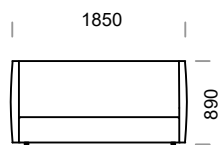

# PYORA

**TYPE**

with a bedding container

**OPTION**

the bed frame is available in 2 versions:  
for self assembly or assembled

Technical informations (mm)					
1	Total height	890	7	Total width (1600x2000)	1710
2	Total depth	2260	8	Total width (1800x2000)	1910
3	Box height	290	9	Total width (2000x2000)	2110
4	Legs height	20	10	Mattress frame	yes
5	Bedding container	yes	11	Mattress	no
6	Total width (1400x2000)	1510	12	Depth mattress in box	60

**PYORA 1400 x 2000**

**PYORA 1600 x 2000**

**PYORA 1800 x 2000**

**PYORA 2000 x 2000**

1510

1710

1910

2110