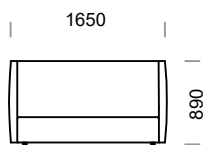

# PYORA

**TYPE**

with a bedding container

**OPTION**

the bed frame is available in 2 versions:  
for self assembly or assembled

Technical informations (mm)					
1	Total height	890	7	Total width (1600x2000)	1710
2	Total depth	2260	8	Total width (1800x2000)	1910
3	Box height	290	9	Total width (2000x2000)	2110
4	Legs height	20	10	Mattress frame	yes
5	Bedding container	yes	11	Mattress	no
6	Total width (1400x2000)	1510	12	Depth mattress in box	60

**PYORA 1400 x 2000**

**PYORA 1600 x 2000**

**PYORA 1800 x 2000**

**PYORA 2000 x 2000**

1510

1710

1910

2110