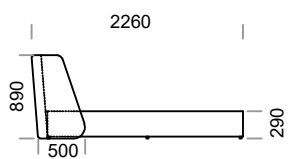

# PYORA

**TYPE**

with a bedding container

**OPTION**

the bed frame is available in 2 versions:  
for self assembly or assembled

Technical informations (mm)					
1	Total height	890	7	Total width (1600x2000)	1710
2	Total depth	2260	8	Total width (1800x2000)	1910
3	Box height	290	9	Total width (2000x2000)	2110
4	Legs height	20	10	Mattress frame	yes
5	Bedding container	yes	11	Mattress	no
6	Total width (1400x2000)	1510	12	Depth mattress in box	60

**PYORA 1400 x 2000**

**PYORA 1600 x 2000**

**PYORA 1800 x 2000**

**PYORA 2000 x 2000**

1510

1710

1910

2110