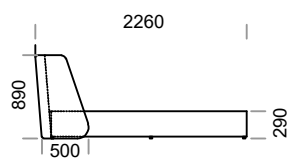

# PYORA

**TYPE**

with a bedding container

**OPTION**

the bed frame is available in 2 versions:  
for self assembly or assembled

Technical informations (mm)					
1	Total height	890	7	Total width (1600x2000)	1710
2	Total depth	2260	8	Total width (1800x2000)	1910
3	Box height	290	9	Total width (2000x2000)	2110
4	Legs height	20	10	Mattress frame	yes
5	Bedding container	yes	11	Mattress	no
6	Total width (1400x2000)	1510	12	Depth mattress in box	60

**PYORA 1400 x 2000**

**PYORA 1600 x 2000**

**PYORA 1800 x 2000**

**PYORA 2000 x 2000**

1510

1710

1910

2110