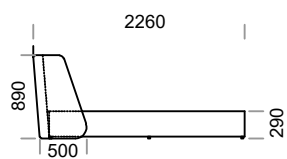

# PYORA

**TYPE**

with a bedding container

**OPTION**

the bed frame is available in 2 versions:  
for self assembly or assembled

Technical informations (mm)					
1	Total height	890	7	Total width (1600x2000)	1710
2	Total depth	2260	8	Total width (1800x2000)	1910
3	Box height	290	9	Total width (2000x2000)	2110
4	Legs height	20	10	Mattress frame	yes
5	Bedding container	yes	11	Mattress	no
6	Total width (1400x2000)	1510	12	Depth mattress in box	60

**PYORA 1400 x 2000**

**PYORA 1600 x 2000**

**PYORA 1800 x 2000**

**PYORA 2000 x 2000**

1510

1710

1910

2110