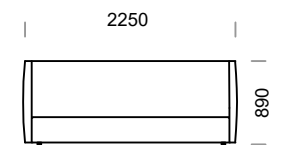

# PYORA

**TYPE**

with a bedding container

**OPTION**

the bed frame is available in 2 versions:  
for self assembly or assembled

Technical informations (mm)					
1	Total height	890	7	Total width (1600x2000)	1710
2	Total depth	2260	8	Total width (1800x2000)	1910
3	Box height	290	9	Total width (2000x2000)	2110
4	Legs height	20	10	Mattress frame	yes
5	Bedding container	yes	11	Mattress	no
6	Total width (1400x2000)	1510	12	Depth mattress in box	60

**PYORA 1400 x 2000**

**PYORA 1600 x 2000**

**PYORA 1800 x 2000**

**PYORA 2000 x 2000**

1510

1710

1910

2110