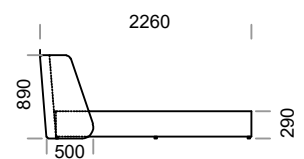

# PYORA

**TYPE**

with a bedding container

**OPTION**

the bed frame is available in 2 versions:  
for self assembly or assembled

Technical informations (mm)					
1	Total height	890	7	Total width (1600x2000)	1710
2	Total depth	2260	8	Total width (1800x2000)	1910
3	Box height	290	9	Total width (2000x2000)	2110
4	Legs height	20	10	Mattress frame	yes
5	Bedding container	yes	11	Mattress	no
6	Total width (1400x2000)	1510	12	Depth mattress in box	60

**PYORA 1400 x 2000**

**PYORA 1600 x 2000**

**PYORA 1800 x 2000**

**PYORA 2000 x 2000**

1510

1710

1910

2110