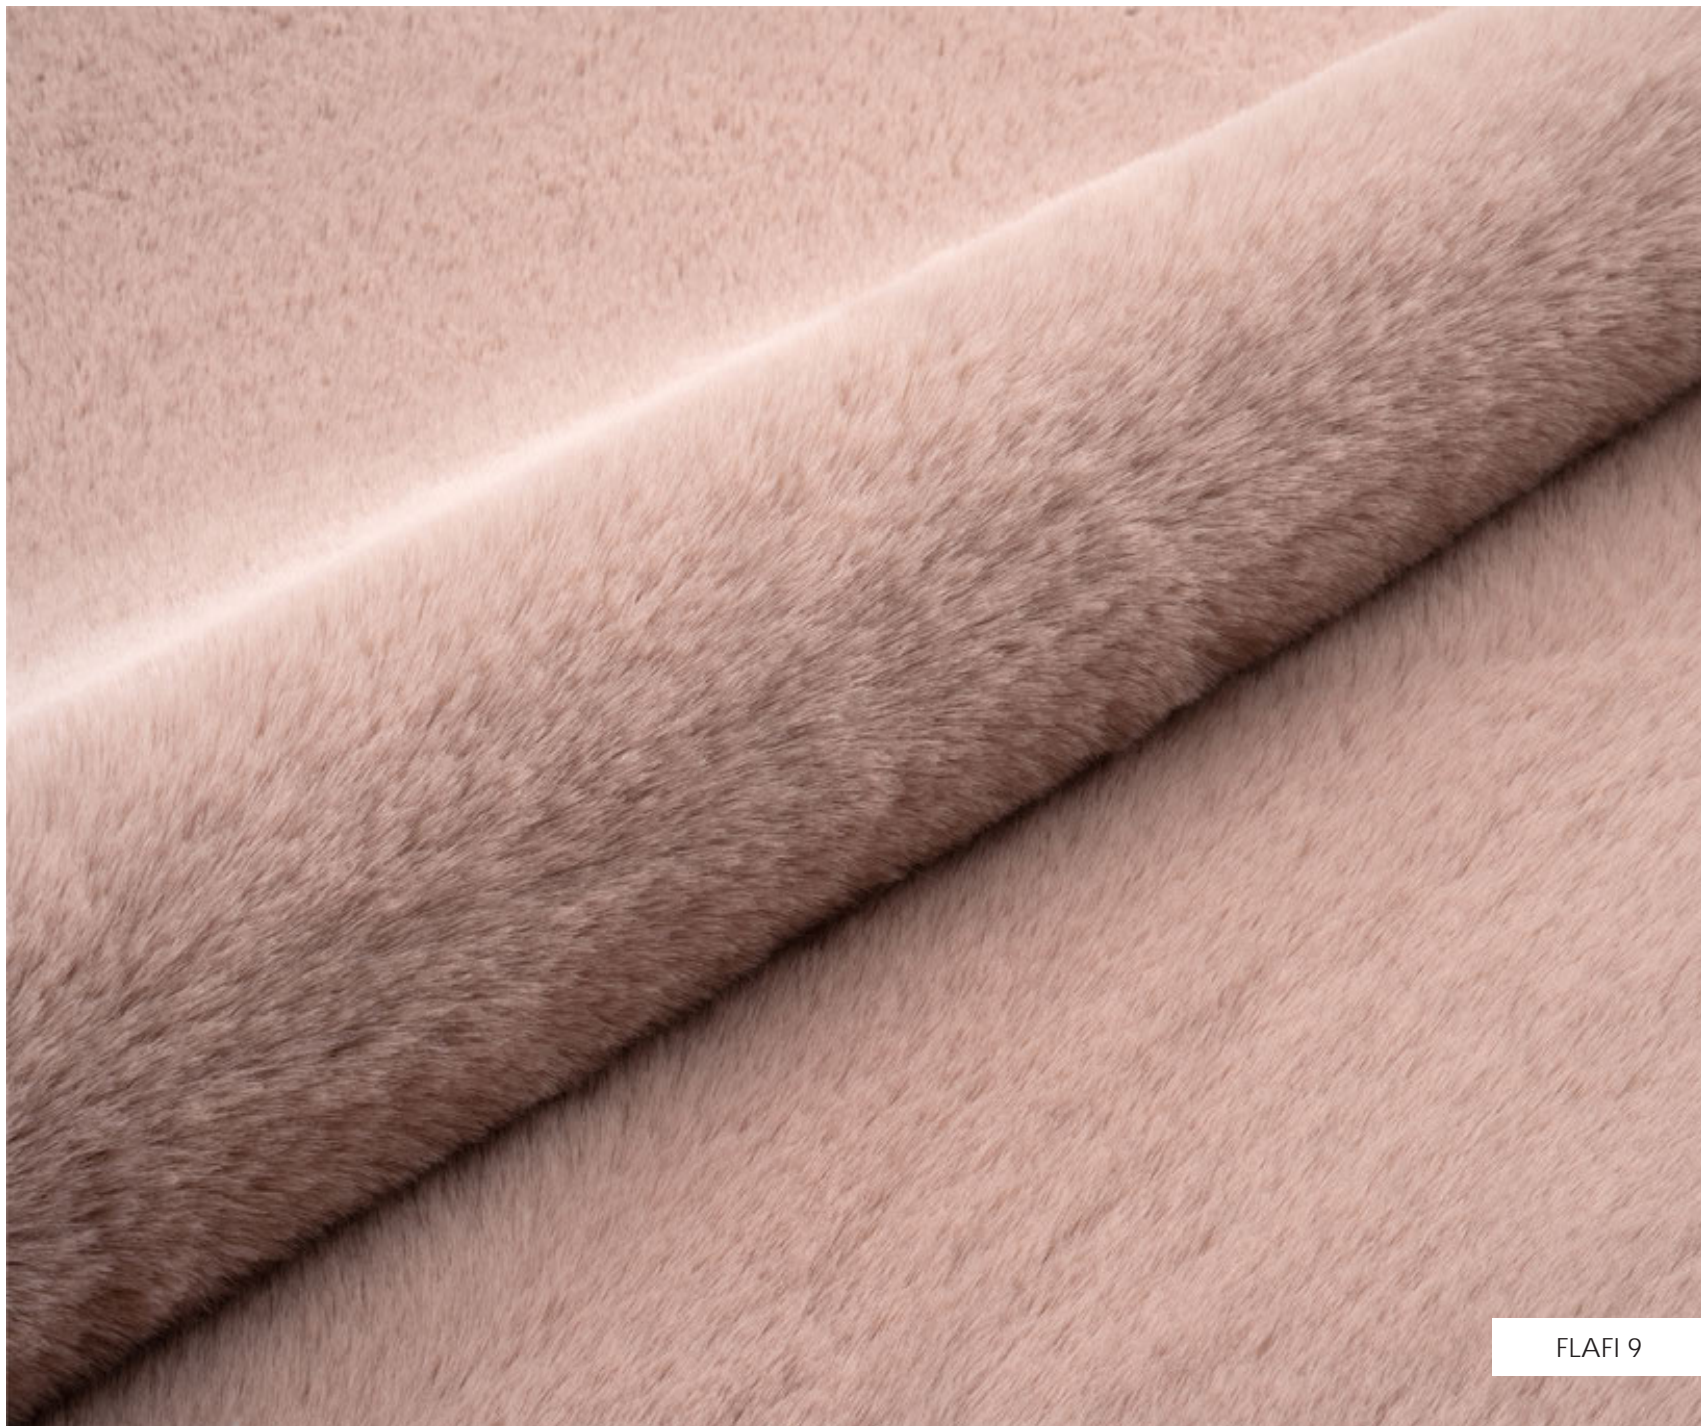

FLAFI

Martindale test: >100.000 cycles
Color fastness to light:
Color fastness to rubbing:
dry 5, wet 4/5
Pilling: test (scale 1/5) 3/4

Fiber composition:
100% PES
Weight: 750 g/m² ± 5%

FLAFI 9