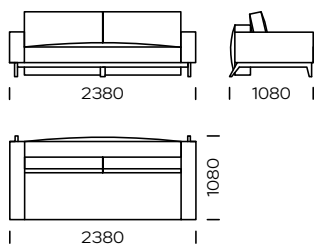

Technical information Sofa DUNA (mm)					
1	Total high	880	6	Armrest width	190
2	Seat height	380	7	Total depth	1080
3	Backrest height	-	8	Seat depth	550
4	Armrest height	570	9	Sofa - Sleeping area	1450x2000
5	Corner - Sleeping area	1450x1930	10	Legs height	180

Sofa