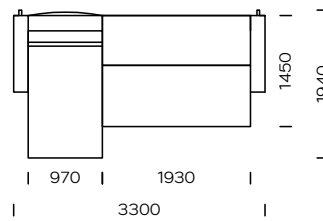

Technical information Sofa DUNA (mm)					
1	Total high	880	6	Armrest width	190
2	Seat height	380	7	Total depth	1080
3	Backrest height	-	8	Seat depth	550
4	Armrest height	570	9	Sofa - Sleeping area	1450x2000
5	Corner - Sleeping area	1450x1930	10	Legs height	180

Sofa

Sofa, unfolded

Corner sofa

Corner sofa, unfolded

All offered elements can be order in the left and right option