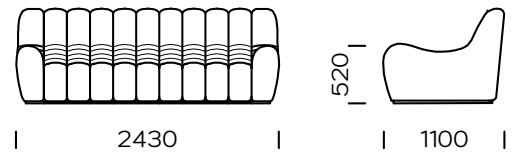

## **FRAME**

metal, mat black color

Wadi collection includes a double and triple sofa, an armchair and a pouf. Regardless of the space, Wadi will not dominate it and will become a distinctive element of the interior. Its characteristic form consists of a combination of narrow modules. It is super comfortable and the covers are removable for maintenance. Wadi collection is designed and produced within the circular economy model and has been recognised with prestigious awards - Must Have 2020 and Good Design 2020.

Technical information Sofa WADI (mm)					
1	Total high	850	4	Total depth	1100
2	Seat height	380	5	Seat depth	730
3	Armrest width	270	6	Seat module width	210

**Sofa 1**

**Sofa 2**

Sofa 1

Sofa 2

**Armchair**