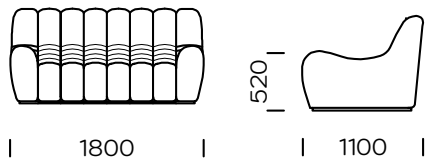

## **FRAME**

metal, mat black color

Wadi collection includes a double and triple sofa, an armchair and a pouf. Regardless of the space, Wadi will not dominate it and will become a distinctive element of the interior. Its characteristic form consists of a combination of narrow modules. It is super comfortable and the covers are removable for maintenance. Wadi collection is designed and produced within the circular economy model and has been recognised with prestigious awards - Must Have 2020 and Good Design 2020.

Technical information Sofa WADI (mm)					
1	Total high	850	4	Total depth	1100
2	Seat height	380	5	Seat depth	730
3	Armrest width	270	6	Seat module width	210

**Sofa 1**

**Sofa 2**

Sofa 1

Sofa 2

**Armchair**