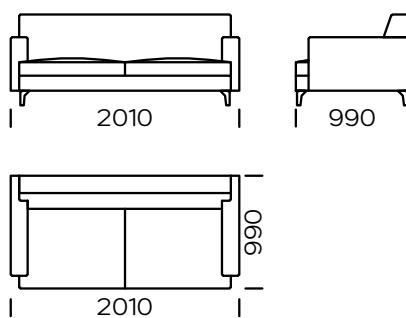

LEGS

oak wood, available in 4 colors

natural

brown 22-51

brown 22-55

black 29-10

Technical information Sofa RIO (mm)					
1	Total high	790	5	Armrest width	150
2	Seat height	410	6	Total depth	990
3	Armrest height	600	7	Seat depth	650
4	Legs height	120	8	Sleeping area	-

Sofa 1

Sofa 2

Sofa 3

Sofa 4

Sofa 5

Left seat 1

Left seat 2

Left seat 3