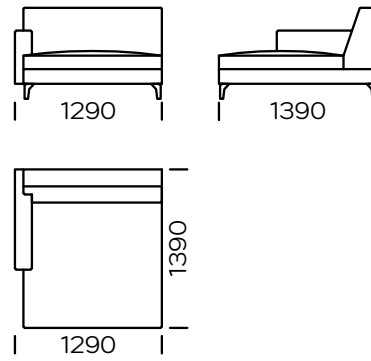

LEGS

oak wood, available in 4 colors

natural

brown 22-51

brown 22-55

black 29-10

Technical information Sofa RIO (mm)					
1	Total high	790	5	Armrest width	150
2	Seat height	410	6	Total depth	990
3	Armrest height	600	7	Seat depth	650
4	Legs height	120	8	Sleeping area	-

Sofa 1

Sofa 2

Sofa 3

Sofa 4

Sofa 5

Left seat 1

Left seat 2

Left seat 3

Left seat 4

All offered elements can be order in the left and right option

Left seat 5

Cushion

Left chaise longue 1

Left chaise longue 2

All offered elements can be order in the left and right option