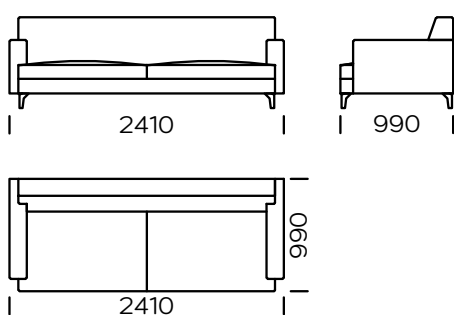

LEGS

oak wood, available in 4 colors

natural

brown 22-51

brown 22-55

black 29-10

Technical information Sofa RIO (mm)					
1	Total high	790	5	Armrest width	150
2	Seat height	410	6	Total depth	990
3	Armrest height	600	7	Seat depth	650
4	Legs height	120	8	Sleeping area	-

Sofa 1

Sofa 2

Sofa 3

Sofa 4

Sofa 5

Left seat 1

Left seat 2

Left seat 3