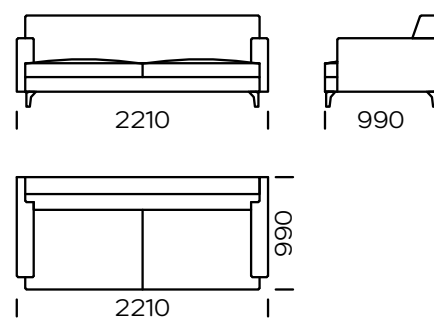

LEGS

oak wood, available in 4 colors

natural

brown 22-51

brown 22-55

black 29-10

Technical information Sofa RIO (mm)					
1	Total high	790	5	Armrest width	150
2	Seat height	410	6	Total depth	990
3	Armrest height	600	7	Seat depth	650
4	Legs height	120	8	Sleeping area	-

Sofa 1

Sofa 2

Sofa 3

Sofa 4

Sofa 5

Left seat 1

Left seat 2

Left seat 3