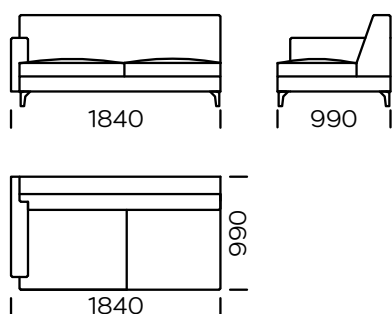

LEGS

oak wood, available in 4 colors

natural

brown 22-51

brown 22-55

black 29-10

Technical information Sofa RIO (mm)					
1	Total high	790	5	Armrest width	150
2	Seat height	410	6	Total depth	990
3	Armrest height	600	7	Seat depth	650
4	Legs height	120	8	Sleeping area	-

Sofa 1

Sofa 2

Sofa 3

Sofa 4

Sofa 5

Left seat 1

Left seat 2

Left seat 3