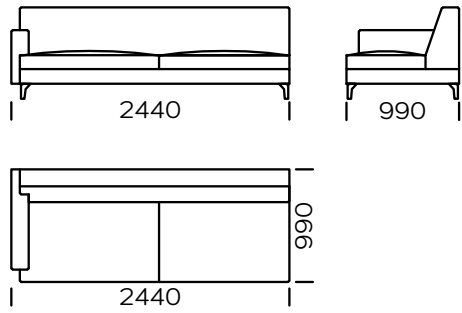

Left seat 5

Cushion

All offered elements can be order in the left and right option