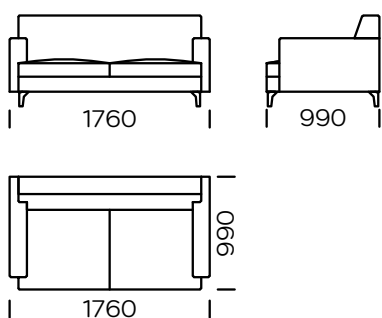

LEGS

oak wood, available in 4 colors

natural

brown 22-51

brown 22-55

black 29-10

Technical information Sofa RIO (mm)					
1	Total high	790	5	Armrest width	150
2	Seat height	410	6	Total depth	990
3	Armrest height	600	7	Seat depth	650
4	Legs height	120	8	Sleeping area	-

Sofa 1

Sofa 2

Sofa 3

Sofa 4

Sofa 5

Left seat 1

Left seat 2

Left seat 3