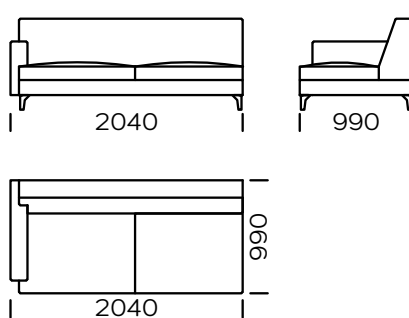

LEGS

oak wood, available in 4 colors

natural

brown 22-51

brown 22-55

black 29-10

Technical information Sofa RIO (mm)					
1	Total high	790	5	Armrest width	150
2	Seat height	410	6	Total depth	990
3	Armrest height	600	7	Seat depth	650
4	Legs height	120	8	Sleeping area	-

Sofa 1

Sofa 2

Sofa 3

Sofa 4

Sofa 5

Left seat 1

Left seat 2

Left seat 3