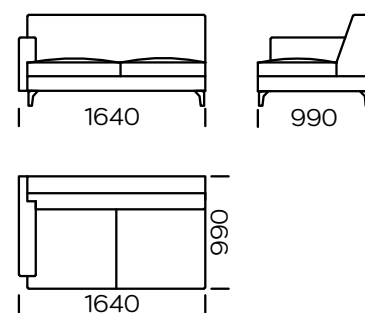

LEGS

oak wood, available in 4 colors

natural

brown 22-51

brown 22-55

black 29-10

Technical information Sofa RIO (mm)					
1	Total high	790	5	Armrest width	150
2	Seat height	410	6	Total depth	990
3	Armrest height	600	7	Seat depth	650
4	Legs height	120	8	Sleeping area	-

Sofa 1

Sofa 2

Sofa 3

Sofa 4

Sofa 5

Left seat 1

Left seat 2

Left seat 3