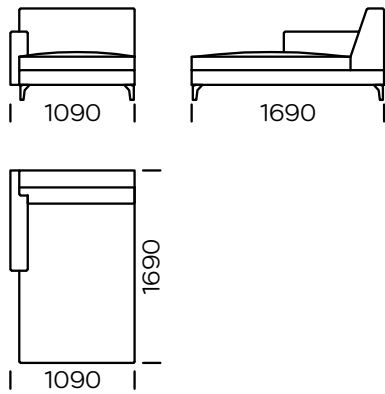

LEGS

oak wood, available in 4 colors

natural

brown 22-51

brown 22-55

black 29-10

Technical information Sofa RIO (mm)					
1	Total high	790	5	Armrest width	150
2	Seat height	410	6	Total depth	990
3	Armrest height	600	7	Seat depth	650
4	Legs height	120	8	Sleeping area	-

Sofa 1

Sofa 2

Sofa 3

Sofa 4

Sofa 5

Left seat 1

Left seat 2

Left seat 3

Left seat 4

All offered elements can be order in the left and right option

Left seat 5

Cushion

Left chaise longue 1

Left chaise longue 2

All offered elements can be order in the left and right option