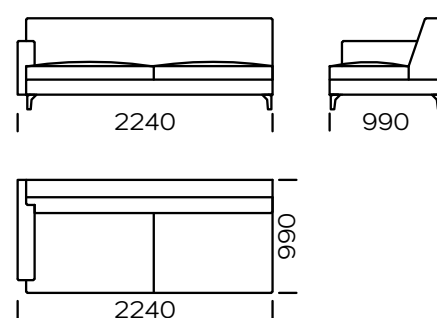

Left seat 4

All offered elements can be order in the left and right option