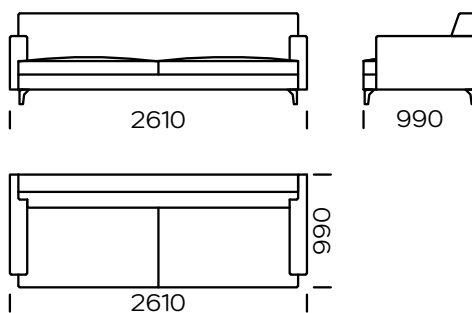

LEGS

oak wood, available in 4 colors

natural

brown 22-51

brown 22-55

black 29-10

Technical information Sofa RIO (mm)					
1	Total high	790	5	Armrest width	150
2	Seat height	410	6	Total depth	990
3	Armrest height	600	7	Seat depth	650
4	Legs height	120	8	Sleeping area	-

Sofa 1

Sofa 2

Sofa 3

Sofa 4

Sofa 5

Left seat 1

Left seat 2

Left seat 3