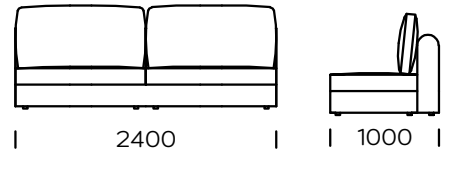

Central seat C3