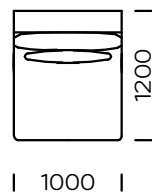

## SHELF

oak veneer

black oak veneer

american walnut

| Technical information Sofa RAKSA (mm) |                         |     |    |                         |           |
|---------------------------------------|-------------------------|-----|----|-------------------------|-----------|
| 1                                     | Total high with cushion | 950 | 6  | Armrest width           | 200       |
| 2                                     | Seat height             | 400 | 7  | Total depth             | 1000/1200 |
| 3                                     | Backrest height         | 740 | 8  | Seat depth              | 800/1000  |
| 4                                     | Armrest height          | 650 | 9  | Seat depth with cushion | 720/920   |
| 5                                     | Sleeping area           | -   | 10 | Legs height             | 30        |

Central seat A1

Central seat A2

Central seat A3

Central seat B1

Central seat B2

Central seat B3

All offered elements can be order in the left and right option

Central seat C1

Central seat C2

Central seat C3

Central seat D1

Central seat D2

Central seat D3

External armrest 1

External armrest 2

Table 1