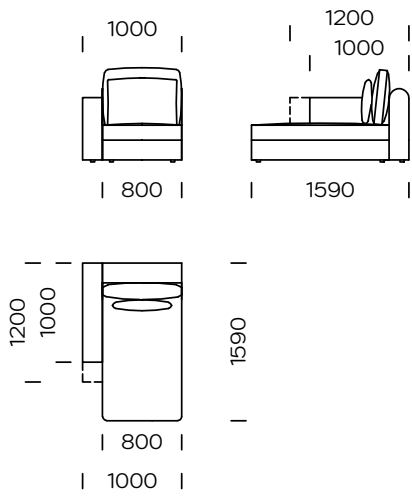

## SHELF

oak veneer

black oak veneer

american walnut

| Technical information Sofa RAKSA (mm) |                         |     |    |                         |           |
|---------------------------------------|-------------------------|-----|----|-------------------------|-----------|
| 1                                     | Total high with cushion | 950 | 6  | Armrest width           | 200       |
| 2                                     | Seat height             | 400 | 7  | Total depth             | 1000/1200 |
| 3                                     | Backrest height         | 740 | 8  | Seat depth              | 800/1000  |
| 4                                     | Armrest height          | 650 | 9  | Seat depth with cushion | 720/920   |
| 5                                     | Sleeping area           | -   | 10 | Legs height             | 30        |

Central seat C2

Central seat C3

Central seat D1

Central seat D2

Central seat D3

External armrest 1

External armrest 2

Table 1

Table 2

All offered elements can be order in the left and right option

Corner seat A

Corner seat B

Corner seat C

Left seat A1

Left seat A2

Left seat B1

Left seat B2

All offered elements can be order in the left and right option

Left chaise longue 1

Left chaise longue 2

The chaise longue 1/2 is equipped with armrest A or B

Left couch A1

Left couch A2

All offered elements can be order in the left and right option