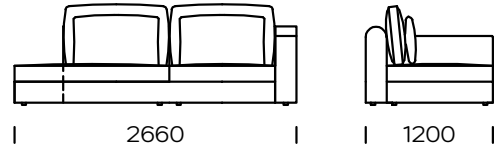

Pouf 1

Pouf 2

Cushion

All offered elements can be order in the left and right option