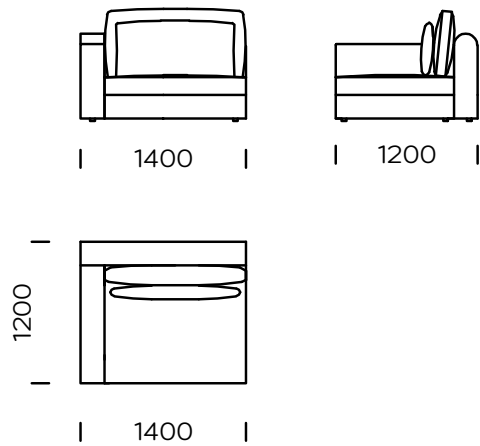

Left chaise longue 2

Left seat B2

All offered elements can be order in the left and right option