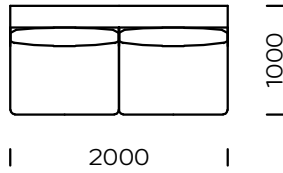

## SHELF

oak veneer

black oak veneer

american walnut

| Technical information Sofa RAKSA (mm) |                         |     |    |                         |           |
|---------------------------------------|-------------------------|-----|----|-------------------------|-----------|
| 1                                     | Total high with cushion | 950 | 6  | Armrest width           | 200       |
| 2                                     | Seat height             | 400 | 7  | Total depth             | 1000/1200 |
| 3                                     | Backrest height         | 740 | 8  | Seat depth              | 800/1000  |
| 4                                     | Armrest height          | 650 | 9  | Seat depth with cushion | 720/920   |
| 5                                     | Sleeping area           | -   | 10 | Legs height             | 30        |

Central seat A1

Central seat A2

Central seat A3

Central seat B1

Central seat B2

Central seat B3

All offered elements can be order in the left and right option

Central seat C1

Central seat C2

Central seat C3

Central seat D1

Central seat D2

Central seat D3

External armrest 1

External armrest 2

Table 1