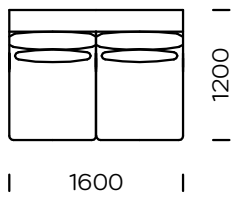

## SHELF

oak veneer

black oak veneer

american walnut

| Technical information Sofa RAKSA (mm) |                         |     |    |                         |           |
|---------------------------------------|-------------------------|-----|----|-------------------------|-----------|
| 1                                     | Total high with cushion | 950 | 6  | Armrest width           | 200       |
| 2                                     | Seat height             | 400 | 7  | Total depth             | 1000/1200 |
| 3                                     | Backrest height         | 740 | 8  | Seat depth              | 800/1000  |
| 4                                     | Armrest height          | 650 | 9  | Seat depth with cushion | 720/920   |
| 5                                     | Sleeping area           | -   | 10 | Legs height             | 30        |

Central seat A1

Central seat A2

Central seat A3

Central seat B1

Central seat B2

Central seat B3

All offered elements can be order in the left and right option

Central seat C1

Central seat C2

Central seat C3

Central seat D1

Central seat D2

Central seat D3

External armrest 1

External armrest 2

Table 1

Table 2

All offered elements can be order in the left and right option

Corner seat A

Corner seat B

Corner seat C

Left seat A1

Left seat A2

Left seat B1