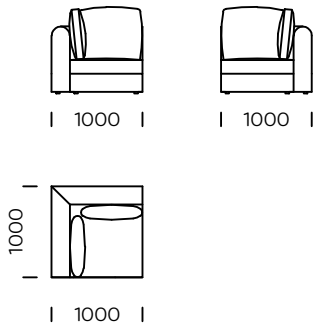

## SHELF

oak veneer

black oak veneer

american walnut

| Technical information Sofa RAKSA (mm) |                         |     |    |                         |           |
|---------------------------------------|-------------------------|-----|----|-------------------------|-----------|
| 1                                     | Total high with cushion | 950 | 6  | Armrest width           | 200       |
| 2                                     | Seat height             | 400 | 7  | Total depth             | 1000/1200 |
| 3                                     | Backrest height         | 740 | 8  | Seat depth              | 800/1000  |
| 4                                     | Armrest height          | 650 | 9  | Seat depth with cushion | 720/920   |
| 5                                     | Sleeping area           | -   | 10 | Legs height             | 30        |

Central seat A1

Central seat A2

Central seat A3

Central seat B1

Central seat B2

Central seat B3

All offered elements can be order in the left and right option

Central seat C1

Central seat C2

Central seat C3

Central seat D1

Central seat D2

Central seat D3

External armrest 1

External armrest 2

Table 1

Table 2

All offered elements can be order in the left and right option

Corner seat A

Corner seat B

Corner seat C

Left seat A1

Left seat A2

Left seat B1