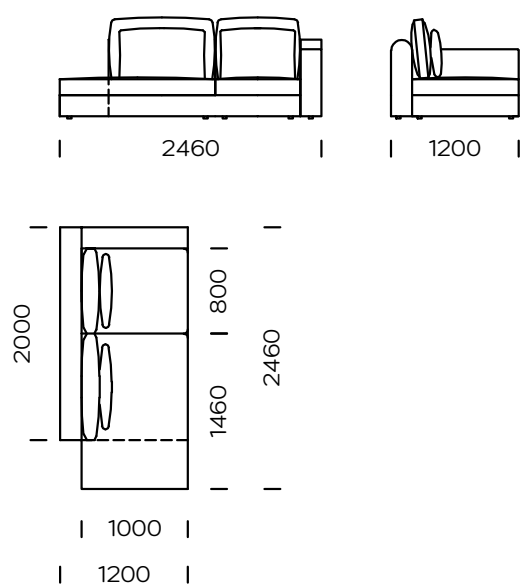

## SHELF

oak veneer

black oak veneer

american walnut

| Technical information Sofa RAKSA (mm) |                         |     |    |                         |           |
|---------------------------------------|-------------------------|-----|----|-------------------------|-----------|
| 1                                     | Total high with cushion | 950 | 6  | Armrest width           | 200       |
| 2                                     | Seat height             | 400 | 7  | Total depth             | 1000/1200 |
| 3                                     | Backrest height         | 740 | 8  | Seat depth              | 800/1000  |
| 4                                     | Armrest height          | 650 | 9  | Seat depth with cushion | 720/920   |
| 5                                     | Sleeping area           | -   | 10 | Legs height             | 30        |

Table 2

All offered elements can be order in the left and right option

Corner seat A

Corner seat B

Corner seat C

Left seat A1

Left seat A2

Left seat B1

Left seat B2

All offered elements can be order in the left and right option

Left chaise longue 1

Left chaise longue 2

The chaise longue 1/2 is equipped with armrest A or B

Left couch A1

Left couch A2

All offered elements can be order in the left and right option