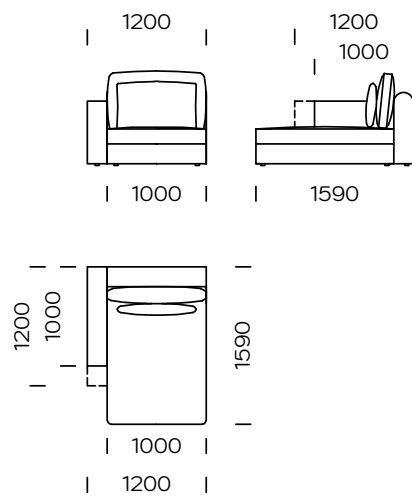

## SHELF

oak veneer

black oak veneer

american walnut

| Technical information Sofa RAKSA (mm) |                         |     |    |                         |           |
|---------------------------------------|-------------------------|-----|----|-------------------------|-----------|
| 1                                     | Total high with cushion | 950 | 6  | Armrest width           | 200       |
| 2                                     | Seat height             | 400 | 7  | Total depth             | 1000/1200 |
| 3                                     | Backrest height         | 740 | 8  | Seat depth              | 800/1000  |
| 4                                     | Armrest height          | 650 | 9  | Seat depth with cushion | 720/920   |
| 5                                     | Sleeping area           | -   | 10 | Legs height             | 30        |

Table 2

All offered elements can be order in the left and right option

Corner seat A

Corner seat B

Corner seat C

Left seat A1

Left seat A2

Left seat B1

Left seat B2

All offered elements can be order in the left and right option

Left chaise longue 1

Left chaise longue 2

The chaise longue 1/2 is equipped with armrest A or B

Left couch A1

Left couch A2

All offered elements can be order in the left and right option