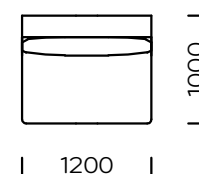

## SHELF

oak veneer

black oak veneer

american walnut

| Technical information Sofa RAKSA (mm) |                         |     |    |                         |           |
|---------------------------------------|-------------------------|-----|----|-------------------------|-----------|
| 1                                     | Total high with cushion | 950 | 6  | Armrest width           | 200       |
| 2                                     | Seat height             | 400 | 7  | Total depth             | 1000/1200 |
| 3                                     | Backrest height         | 740 | 8  | Seat depth              | 800/1000  |
| 4                                     | Armrest height          | 650 | 9  | Seat depth with cushion | 720/920   |
| 5                                     | Sleeping area           | -   | 10 | Legs height             | 30        |

Central seat A1

Central seat A2

Central seat A3

Central seat B1

Central seat B2

Central seat B3

All offered elements can be order in the left and right option

Central seat C1