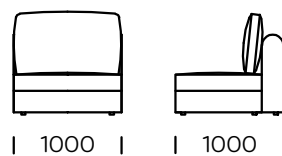

## SHELF

oak veneer

black oak veneer

american walnut

| Technical information Sofa RAKSA (mm) |                         |     |    |                         |           |
|---------------------------------------|-------------------------|-----|----|-------------------------|-----------|
| 1                                     | Total high with cushion | 950 | 6  | Armrest width           | 200       |
| 2                                     | Seat height             | 400 | 7  | Total depth             | 1000/1200 |
| 3                                     | Backrest height         | 740 | 8  | Seat depth              | 800/1000  |
| 4                                     | Armrest height          | 650 | 9  | Seat depth with cushion | 720/920   |
| 5                                     | Sleeping area           | -   | 10 | Legs height             | 30        |

Central seat A1

Central seat A2

Central seat A3

Central seat B1

Central seat B2

Central seat B3

All offered elements can be order in the left and right option

Central seat C1