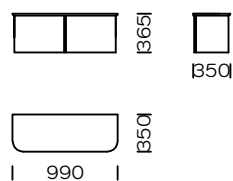

## SHELF

oak veneer

black oak veneer

american walnut

| Technical information Sofa RAKSA (mm) |                         |     |    |                         |           |
|---------------------------------------|-------------------------|-----|----|-------------------------|-----------|
| 1                                     | Total high with cushion | 950 | 6  | Armrest width           | 200       |
| 2                                     | Seat height             | 400 | 7  | Total depth             | 1000/1200 |
| 3                                     | Backrest height         | 740 | 8  | Seat depth              | 800/1000  |
| 4                                     | Armrest height          | 650 | 9  | Seat depth with cushion | 720/920   |
| 5                                     | Sleeping area           | -   | 10 | Legs height             | 30        |

Central seat A1

Central seat A2

Central seat A3

Central seat B1

Central seat B2

Central seat B3

All offered elements can be order in the left and right option

Central seat C1

Central seat C2

Central seat C3

Central seat D1

Central seat D2

Central seat D3

External armrest 1

External armrest 2

Table 1

Table 2

All offered elements can be order in the left and right option

Corner seat A

Corner seat B

Corner seat C

Left seat A1

Left seat A2

Left seat B1