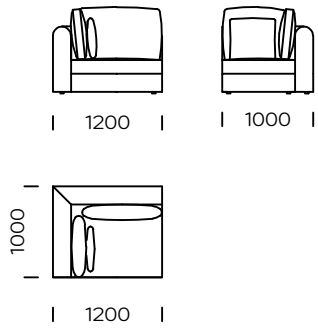

## SHELF

oak veneer

black oak veneer

american walnut

| Technical information Sofa RAKSA (mm) |                         |     |    |                         |           |
|---------------------------------------|-------------------------|-----|----|-------------------------|-----------|
| 1                                     | Total high with cushion | 950 | 6  | Armrest width           | 200       |
| 2                                     | Seat height             | 400 | 7  | Total depth             | 1000/1200 |
| 3                                     | Backrest height         | 740 | 8  | Seat depth              | 800/1000  |
| 4                                     | Armrest height          | 650 | 9  | Seat depth with cushion | 720/920   |
| 5                                     | Sleeping area           | -   | 10 | Legs height             | 30        |

Central seat C2

Central seat C3

Central seat D1

Central seat D2

Central seat D3

External armrest 1

External armrest 2

Table 1

Table 2

All offered elements can be order in the left and right option

Corner seat A

Corner seat B

Corner seat C

Left seat A1

Left seat A2

Left seat B1