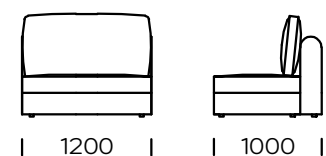

## SHELF

oak veneer

black oak veneer

american walnut

| Technical information Sofa RAKSA (mm) |                         |     |    |                         |           |
|---------------------------------------|-------------------------|-----|----|-------------------------|-----------|
| 1                                     | Total high with cushion | 950 | 6  | Armrest width           | 200       |
| 2                                     | Seat height             | 400 | 7  | Total depth             | 1000/1200 |
| 3                                     | Backrest height         | 740 | 8  | Seat depth              | 800/1000  |
| 4                                     | Armrest height          | 650 | 9  | Seat depth with cushion | 720/920   |
| 5                                     | Sleeping area           | -   | 10 | Legs height             | 30        |

Central seat A1

Central seat A2

Central seat A3

Central seat B1

Central seat B2

Central seat B3

All offered elements can be order in the left and right option

Central seat C1