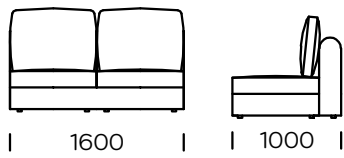

## SHELF

oak veneer

black oak veneer

american walnut

| Technical information Sofa RAKSA (mm) |                         |     |    |                         |           |
|---------------------------------------|-------------------------|-----|----|-------------------------|-----------|
| 1                                     | Total high with cushion | 950 | 6  | Armrest width           | 200       |
| 2                                     | Seat height             | 400 | 7  | Total depth             | 1000/1200 |
| 3                                     | Backrest height         | 740 | 8  | Seat depth              | 800/1000  |
| 4                                     | Armrest height          | 650 | 9  | Seat depth with cushion | 720/920   |
| 5                                     | Sleeping area           | -   | 10 | Legs height             | 30        |

Central seat A1

Central seat A2

Central seat A3

Central seat B1

Central seat B2

Central seat B3

All offered elements can be order in the left and right option

Central seat C1