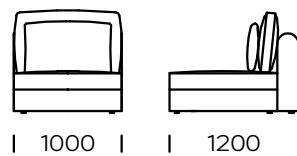

## SHELF

oak veneer

black oak veneer

american walnut

| Technical information Sofa RAKSA (mm) |                         |     |    |                         |           |
|---------------------------------------|-------------------------|-----|----|-------------------------|-----------|
| 1                                     | Total high with cushion | 950 | 6  | Armrest width           | 200       |
| 2                                     | Seat height             | 400 | 7  | Total depth             | 1000/1200 |
| 3                                     | Backrest height         | 740 | 8  | Seat depth              | 800/1000  |
| 4                                     | Armrest height          | 650 | 9  | Seat depth with cushion | 720/920   |
| 5                                     | Sleeping area           | -   | 10 | Legs height             | 30        |

Central seat A1

Central seat A2

Central seat A3

Central seat B1

Central seat B2

Central seat B3

All offered elements can be order in the left and right option

Central seat C1