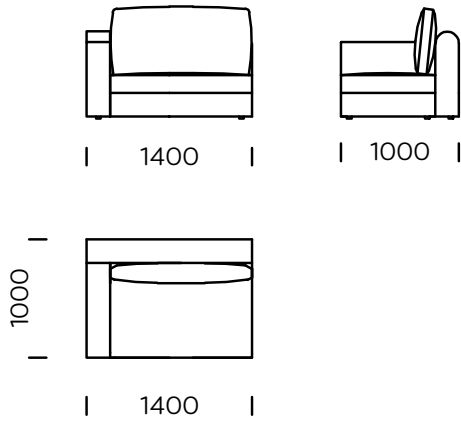

## SHELF

oak veneer

black oak veneer

american walnut

| Technical information Sofa RAKSA (mm) |                         |     |    |                         |           |
|---------------------------------------|-------------------------|-----|----|-------------------------|-----------|
| 1                                     | Total high with cushion | 950 | 6  | Armrest width           | 200       |
| 2                                     | Seat height             | 400 | 7  | Total depth             | 1000/1200 |
| 3                                     | Backrest height         | 740 | 8  | Seat depth              | 800/1000  |
| 4                                     | Armrest height          | 650 | 9  | Seat depth with cushion | 720/920   |
| 5                                     | Sleeping area           | -   | 10 | Legs height             | 30        |

Central seat C2

Central seat C3

Central seat D1

Central seat D2

Central seat D3

External armrest 1

External armrest 2

Table 1

Table 2

All offered elements can be order in the left and right option

Corner seat A

Corner seat B

Corner seat C

Left seat A1

Left seat A2

Left seat B1

Left seat B2

All offered elements can be order in the left and right option

Left chaise longue 1

Left chaise longue 2

The chaise longue 1/2 is equipped with armrest A or B

Left couch A1

Left couch A2

All offered elements can be order in the left and right option