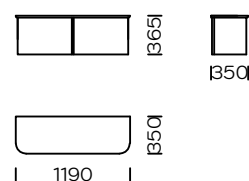

## SHELF

oak veneer

black oak veneer

american walnut

| Technical information Sofa RAKSA (mm) |                         |     |    |                         |           |
|---------------------------------------|-------------------------|-----|----|-------------------------|-----------|
| 1                                     | Total high with cushion | 950 | 6  | Armrest width           | 200       |
| 2                                     | Seat height             | 400 | 7  | Total depth             | 1000/1200 |
| 3                                     | Backrest height         | 740 | 8  | Seat depth              | 800/1000  |
| 4                                     | Armrest height          | 650 | 9  | Seat depth with cushion | 720/920   |
| 5                                     | Sleeping area           | -   | 10 | Legs height             | 30        |

Central seat A1

Central seat A2

Central seat A3

Central seat B1

Central seat B2

Central seat B3

All offered elements can be order in the left and right option

Central seat C1

Central seat C2

Central seat C3

Central seat D1

Central seat D2

Central seat D3

External armrest 1

External armrest 2

Table 1

Table 2

All offered elements can be order in the left and right option

Corner seat A

Corner seat B

Corner seat C

Left seat A1

Left seat A2

Left seat B1