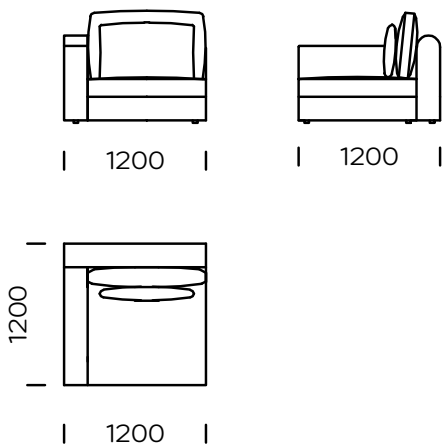

## SHELF

oak veneer

black oak veneer

american walnut

| Technical information Sofa RAKSA (mm) |                         |     |    |                         |           |
|---------------------------------------|-------------------------|-----|----|-------------------------|-----------|
| 1                                     | Total high with cushion | 950 | 6  | Armrest width           | 200       |
| 2                                     | Seat height             | 400 | 7  | Total depth             | 1000/1200 |
| 3                                     | Backrest height         | 740 | 8  | Seat depth              | 800/1000  |
| 4                                     | Armrest height          | 650 | 9  | Seat depth with cushion | 720/920   |
| 5                                     | Sleeping area           | -   | 10 | Legs height             | 30        |

Table 2

All offered elements can be order in the left and right option

Corner seat A

Corner seat B

Corner seat C

Left seat A1

Left seat A2

Left seat B1