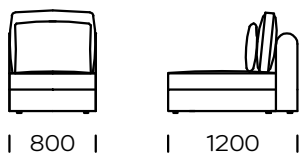

## SHELF

oak veneer

black oak veneer

american walnut

| Technical information Sofa RAKSA (mm) |                         |     |    |                         |           |
|---------------------------------------|-------------------------|-----|----|-------------------------|-----------|
| 1                                     | Total high with cushion | 950 | 6  | Armrest width           | 200       |
| 2                                     | Seat height             | 400 | 7  | Total depth             | 1000/1200 |
| 3                                     | Backrest height         | 740 | 8  | Seat depth              | 800/1000  |
| 4                                     | Armrest height          | 650 | 9  | Seat depth with cushion | 720/920   |
| 5                                     | Sleeping area           | -   | 10 | Legs height             | 30        |

Central seat A1

Central seat A2

Central seat A3

Central seat B1

Central seat B2

Central seat B3

All offered elements can be order in the left and right option

Central seat C1