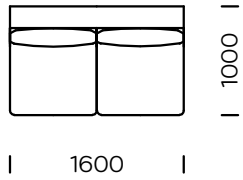

## SHELF

oak veneer

black oak veneer

american walnut

| Technical information Sofa RAKSA (mm) |                         |     |    |                         |           |
|---------------------------------------|-------------------------|-----|----|-------------------------|-----------|
| 1                                     | Total high with cushion | 950 | 6  | Armrest width           | 200       |
| 2                                     | Seat height             | 400 | 7  | Total depth             | 1000/1200 |
| 3                                     | Backrest height         | 740 | 8  | Seat depth              | 800/1000  |
| 4                                     | Armrest height          | 650 | 9  | Seat depth with cushion | 720/920   |
| 5                                     | Sleeping area           | -   | 10 | Legs height             | 30        |

Central seat A1

Central seat A2

Central seat A3

Central seat B1

Central seat B2

Central seat B3

All offered elements can be order in the left and right option

Central seat C1

Central seat C2

Central seat C3

Central seat D1

Central seat D2

Central seat D3

External armrest 1

External armrest 2

Table 1