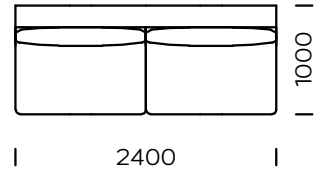

Central seat C3