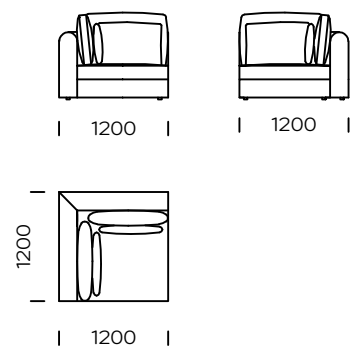

## SHELF

oak veneer

black oak veneer

american walnut

| Technical information Sofa RAKSA (mm) |                         |     |    |                         |           |
|---------------------------------------|-------------------------|-----|----|-------------------------|-----------|
| 1                                     | Total high with cushion | 950 | 6  | Armrest width           | 200       |
| 2                                     | Seat height             | 400 | 7  | Total depth             | 1000/1200 |
| 3                                     | Backrest height         | 740 | 8  | Seat depth              | 800/1000  |
| 4                                     | Armrest height          | 650 | 9  | Seat depth with cushion | 720/920   |
| 5                                     | Sleeping area           | -   | 10 | Legs height             | 30        |

Central seat C2

Central seat C3

Central seat D1

Central seat D2

Central seat D3

External armrest 1

External armrest 2

Table 1

Table 2

All offered elements can be order in the left and right option

Corner seat A

Corner seat B

Corner seat C

Left seat A1

Left seat A2

Left seat B1

Left seat B2

All offered elements can be order in the left and right option

Left chaise longue 1

Left chaise longue 2

The chaise longue 1/2 is equipped with armrest A or B

Left couch A1

Left couch A2

All offered elements can be order in the left and right option