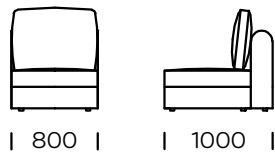

## SHELF

oak veneer

black oak veneer

american walnut

| Technical information Sofa RAKSA (mm) |                         |     |    |                         |           |
|---------------------------------------|-------------------------|-----|----|-------------------------|-----------|
| 1                                     | Total high with cushion | 950 | 6  | Armrest width           | 200       |
| 2                                     | Seat height             | 400 | 7  | Total depth             | 1000/1200 |
| 3                                     | Backrest height         | 740 | 8  | Seat depth              | 800/1000  |
| 4                                     | Armrest height          | 650 | 9  | Seat depth with cushion | 720/920   |
| 5                                     | Sleeping area           | -   | 10 | Legs height             | 30        |

Central seat A1

Central seat A2

Central seat A3

Central seat B1

Central seat B2

Central seat B3

All offered elements can be order in the left and right option

Central seat C1