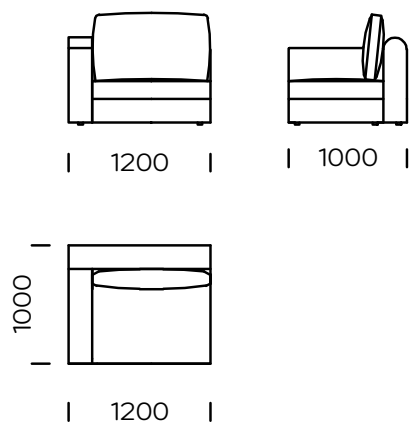

## SHELF

oak veneer

black oak veneer

american walnut

| Technical information Sofa RAKSA (mm) |                         |     |    |                         |           |
|---------------------------------------|-------------------------|-----|----|-------------------------|-----------|
| 1                                     | Total high with cushion | 950 | 6  | Armrest width           | 200       |
| 2                                     | Seat height             | 400 | 7  | Total depth             | 1000/1200 |
| 3                                     | Backrest height         | 740 | 8  | Seat depth              | 800/1000  |
| 4                                     | Armrest height          | 650 | 9  | Seat depth with cushion | 720/920   |
| 5                                     | Sleeping area           | -   | 10 | Legs height             | 30        |

Central seat C2

Central seat C3

Central seat D1

Central seat D2

Central seat D3

External armrest 1

External armrest 2

Table 1

Table 2

All offered elements can be order in the left and right option

Corner seat A

Corner seat B

Corner seat C

Left seat A1

Left seat A2

Left seat B1

Left seat B2

All offered elements can be order in the left and right option

Left chaise longue 1

Left chaise longue 2

The chaise longue 1/2 is equipped with armrest A or B

Left couch A1

Left couch A2

All offered elements can be order in the left and right option