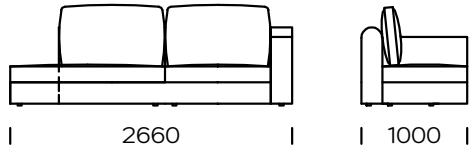

Pouf 1

Pouf 2

Cushion

All offered elements can be order in the left and right option