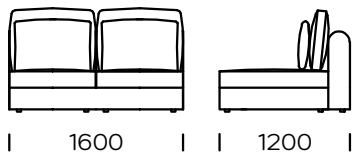

Central seat D1