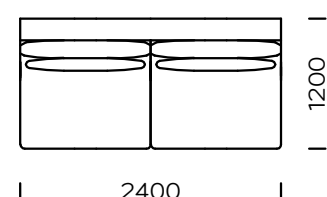

## SHELF

oak veneer

black oak veneer

american walnut

| Technical information Sofa RAKSA (mm) |                         |     |    |                         |           |
|---------------------------------------|-------------------------|-----|----|-------------------------|-----------|
| 1                                     | Total high with cushion | 950 | 6  | Armrest width           | 200       |
| 2                                     | Seat height             | 400 | 7  | Total depth             | 1000/1200 |
| 3                                     | Backrest height         | 740 | 8  | Seat depth              | 800/1000  |
| 4                                     | Armrest height          | 650 | 9  | Seat depth with cushion | 720/920   |
| 5                                     | Sleeping area           | -   | 10 | Legs height             | 30        |

Central seat A1

Central seat A2

Central seat A3

Central seat B1

Central seat B2

Central seat B3

All offered elements can be order in the left and right option

Central seat C1

Central seat C2

Central seat C3

Central seat D1

Central seat D2

Central seat D3

External armrest 1

External armrest 2

Table 1

Table 2

All offered elements can be order in the left and right option

Corner seat A

Corner seat B

Corner seat C

Left seat A1

Left seat A2

Left seat B1