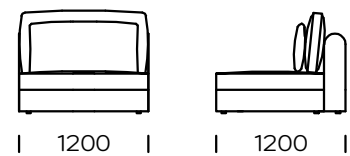

## SHELF

oak veneer

black oak veneer

american walnut

| Technical information Sofa RAKSA (mm) |                         |     |    |                         |           |
|---------------------------------------|-------------------------|-----|----|-------------------------|-----------|
| 1                                     | Total high with cushion | 950 | 6  | Armrest width           | 200       |
| 2                                     | Seat height             | 400 | 7  | Total depth             | 1000/1200 |
| 3                                     | Backrest height         | 740 | 8  | Seat depth              | 800/1000  |
| 4                                     | Armrest height          | 650 | 9  | Seat depth with cushion | 720/920   |
| 5                                     | Sleeping area           | -   | 10 | Legs height             | 30        |

Central seat A1

Central seat A2

Central seat A3

Central seat B1

Central seat B2

Central seat B3

All offered elements can be order in the left and right option

Central seat C1