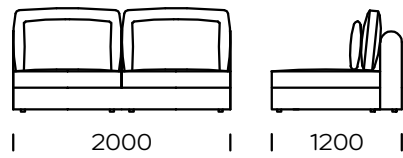

## SHELF

oak veneer

black oak veneer

american walnut

| Technical information Sofa RAKSA (mm) |                         |     |    |                         |           |
|---------------------------------------|-------------------------|-----|----|-------------------------|-----------|
| 1                                     | Total high with cushion | 950 | 6  | Armrest width           | 200       |
| 2                                     | Seat height             | 400 | 7  | Total depth             | 1000/1200 |
| 3                                     | Backrest height         | 740 | 8  | Seat depth              | 800/1000  |
| 4                                     | Armrest height          | 650 | 9  | Seat depth with cushion | 720/920   |
| 5                                     | Sleeping area           | -   | 10 | Legs height             | 30        |

Central seat A1

Central seat A2

Central seat A3

Central seat B1

Central seat B2

Central seat B3

All offered elements can be order in the left and right option

Central seat C1

Central seat C2

Central seat C3

Central seat D1

Central seat D2

Central seat D3

External armrest 1

External armrest 2

Table 1

Table 2

All offered elements can be order in the left and right option

Corner seat A

Corner seat B

Corner seat C

Left seat A1

Left seat A2

Left seat B1