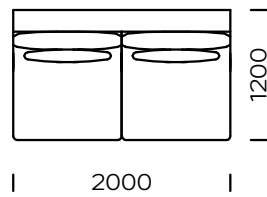

## SHELF

oak veneer

black oak veneer

american walnut

| Technical information Sofa RAKSA (mm) |                         |     |    |                         |           |
|---------------------------------------|-------------------------|-----|----|-------------------------|-----------|
| 1                                     | Total high with cushion | 950 | 6  | Armrest width           | 200       |
| 2                                     | Seat height             | 400 | 7  | Total depth             | 1000/1200 |
| 3                                     | Backrest height         | 740 | 8  | Seat depth              | 800/1000  |
| 4                                     | Armrest height          | 650 | 9  | Seat depth with cushion | 720/920   |
| 5                                     | Sleeping area           | -   | 10 | Legs height             | 30        |

Central seat A1

Central seat A2

Central seat A3

Central seat B1

Central seat B2

Central seat B3

All offered elements can be order in the left and right option

Central seat C1

Central seat C2

Central seat C3

Central seat D1

Central seat D2

Central seat D3

External armrest 1

External armrest 2

Table 1

Table 2

All offered elements can be order in the left and right option

Corner seat A

Corner seat B

Corner seat C

Left seat A1

Left seat A2

Left seat B1