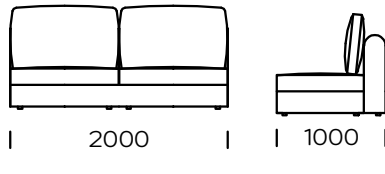

Central seat C2