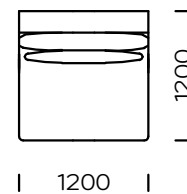

## SHELF

oak veneer

black oak veneer

american walnut

| Technical information Sofa RAKSA (mm) |                         |     |    |                         |           |
|---------------------------------------|-------------------------|-----|----|-------------------------|-----------|
| 1                                     | Total high with cushion | 950 | 6  | Armrest width           | 200       |
| 2                                     | Seat height             | 400 | 7  | Total depth             | 1000/1200 |
| 3                                     | Backrest height         | 740 | 8  | Seat depth              | 800/1000  |
| 4                                     | Armrest height          | 650 | 9  | Seat depth with cushion | 720/920   |
| 5                                     | Sleeping area           | -   | 10 | Legs height             | 30        |

Central seat A1

Central seat A2

Central seat A3

Central seat B1

Central seat B2

Central seat B3

All offered elements can be order in the left and right option

Central seat C1

Central seat C2

Central seat C3

Central seat D1

Central seat D2

Central seat D3

External armrest 1

External armrest 2

Table 1