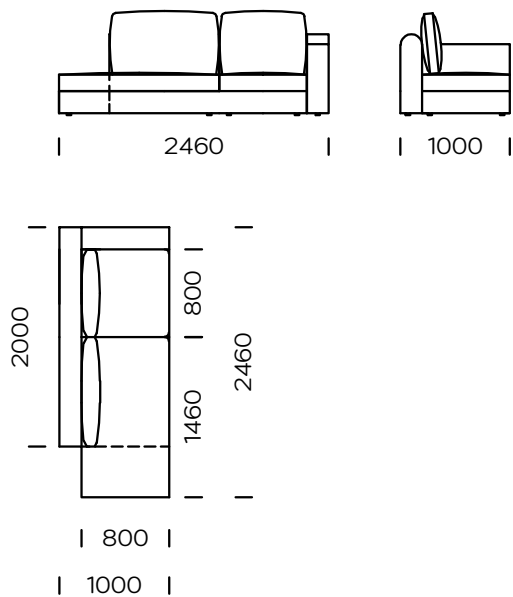

## SHELF

oak veneer

black oak veneer

american walnut

| Technical information Sofa RAKSA (mm) |                         |     |    |                         |           |
|---------------------------------------|-------------------------|-----|----|-------------------------|-----------|
| 1                                     | Total high with cushion | 950 | 6  | Armrest width           | 200       |
| 2                                     | Seat height             | 400 | 7  | Total depth             | 1000/1200 |
| 3                                     | Backrest height         | 740 | 8  | Seat depth              | 800/1000  |
| 4                                     | Armrest height          | 650 | 9  | Seat depth with cushion | 720/920   |
| 5                                     | Sleeping area           | -   | 10 | Legs height             | 30        |

Table 2

All offered elements can be order in the left and right option

Corner seat A

Corner seat B

Corner seat C

Left seat A1

Left seat A2

Left seat B1

Left seat B2

All offered elements can be order in the left and right option

Left chaise longue 1

Left chaise longue 2

The chaise longue 1/2 is equipped with armrest A or B

Left couch A1

Left couch A2

All offered elements can be order in the left and right option