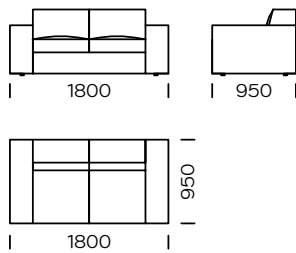

Technical information Sofa QUARO (mm)					
1	Total high	750	5	Legs height	20
2	Seat height	410	6	Total depth	950
3	Armrest height	570	7	Seat depth	600
4	Armrest width	260	8	Sleeping area - model 2 model 3, model 4	1130x1830 1330x1830

Sofa A1

Sofa A2