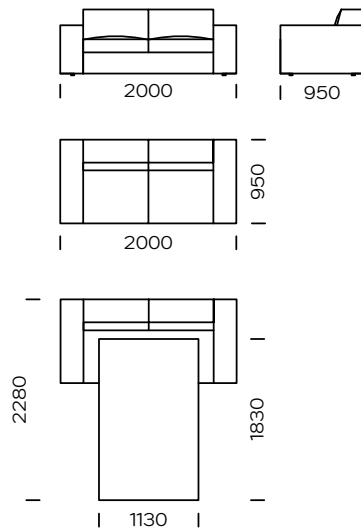

Technical information Sofa QUARO (mm)					
1	Total high	750	5	Legs height	20
2	Seat height	410	6	Total depth	950
3	Armrest height	570	7	Seat depth	600
4	Armrest width	260	8	Sleeping area - model 2 model 3, model 4	1130x1830 1330x1830

Sofa A1

Sofa A2

Sofa A3

Sofa A4

Cushion

All offered elements can be order in the left and right option