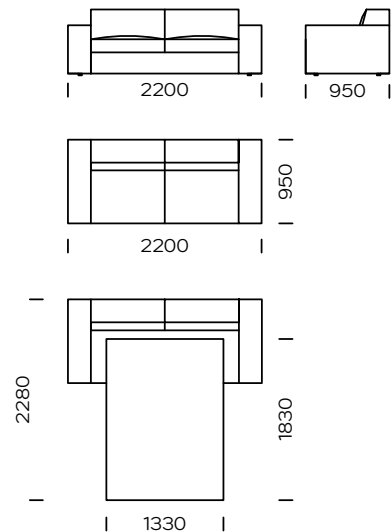

Technical information Sofa QUARO (mm)					
1	Total high	750	5	Legs height	20
2	Seat height	410	6	Total depth	950
3	Armrest height	570	7	Seat depth	600
4	Armrest width	260	8	Sleeping area - model 2 model 3, model 4	1130x1830 1330x1830

Sofa A1

Sofa A2

Sofa A3

Sofa A4

Cushion

All offered elements can be order in the left and right option