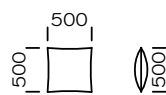

Technical information Sofa QUARO (mm)					
1	Total high	750	5	Legs height	20
2	Seat height	410	6	Total depth	950
3	Armrest height	570	7	Seat depth	600
4	Armrest width	260	8	Sleeping area - model 2 model 3, model 4	1130x1830 1330x1830

Sofa A1

Sofa A2

Sofa A3

Sofa A4

Cushion

All offered elements can be order in the left and right option