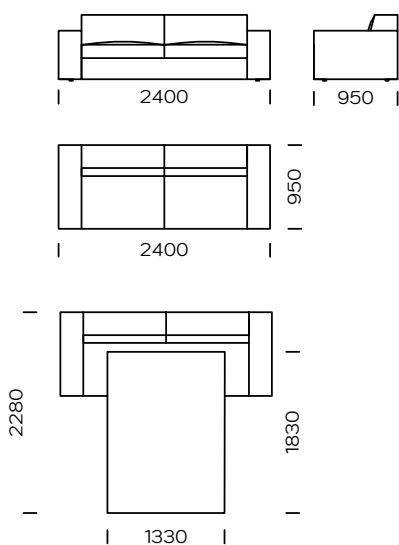

Technical information Sofa QUARO (mm)					
1	Total high	750	5	Legs height	20
2	Seat height	410	6	Total depth	950
3	Armrest height	570	7	Seat depth	600
4	Armrest width	260	8	Sleeping area - model 2 model 3, model 4	1130x1830 1330x1830

Sofa A1

Sofa A2

Sofa A3

Sofa A4

Cushion

All offered elements can be order in the left and right option