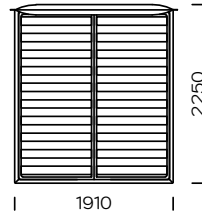

PIANO

TYPE
with a bedding container

OPTION
the bed frame is available in 2 versions:
for self assembly or assembled

The Piano upholstered bed is a model that can be distinguished by its loosely sewn cover that rests freely on the robust structure. The whole is complemented by details in the form of decorative knots on a soft and comfortable headrest. The model is intended for persons who like wrinkling and naturally creased, loose materials. These are the features that give the proper tone to the whole. An additional advantage is a large container for bed linen.

Technical information Bed PIANO (mm)					
1	Total high	1000	7	Total width (1400x2000)	1610
2	Total depth	2250	8	Total width (1600x2000)	1810
3	Frame high	400	9	Total width (1800x2000)	2010
4	Legs height	20	10	Total width (2000x2000)	2210
5	Bedding container	yes	11	Depth mattress in frame	60
6	Mattres frame	yes	12	Mattres	no

Bed Piano 1400 x 2000

Bed Piano 1600 x 2000

Bed Piano 1800 x 2000

Bed Piano 2000 x 2000