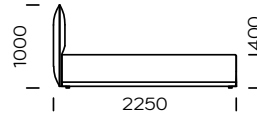

Technical information Bed PIANO (mm)					
1	Total high	1000	7	Total width (1400x2000)	1610
2	Total depth	2250	8	Total width (1600x2000)	1810
3	Frame high	400	9	Total width (1800x2000)	2010
4	Legs height	20	10	Total width (2000x2000)	2210
5	Bedding container	yes	11	Depth mattress in frame	60
6	Mattres frame	yes	12	Mattres	no

Bed Piano 1400 x 2000

Bed Piano 1600 x 2000

Bed Piano 1800 x 2000

Bed Piano 2000 x 2000