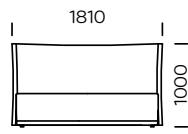

PIANO

TYPE
with a bedding container

OPTION
the bed frame is available in 2 versions:
for self assembly or assembled

The Piano upholstered bed is a model that can be distinguished by its loosely sewn cover that rests freely on the robust structure. The whole is complemented by details in the form of decorative knots on a soft and comfortable headrest. The model is intended for persons who like wrinkling and naturally creased, loose materials. These are the features that give the proper tone to the whole. An additional advantage is a large container for bed linen.

Technical information Bed PIANO (mm)					
1	Total high	1000	7	Total width (1400x2000)	1610
2	Total depth	2250	8	Total width (1600x2000)	1810
3	Frame high	400	9	Total width (1800x2000)	2010
4	Legs height	20	10	Total width (2000x2000)	2210
5	Bedding container	yes	11	Depth mattress in frame	60
6	Mattres frame	yes	12	Mattres	no

Bed Piano 1400 x 2000

Bed Piano 1600 x 2000

Bed Piano 1800 x 2000

Bed Piano 2000 x 2000