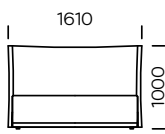

PIANO

TYPE
with a bedding container

OPTION
the bed frame is available in 2 versions:
for self assembly or assembled

The Piano upholstered bed is a model that can be distinguished by its loosely sewn cover that rests freely on the robust structure. The whole is complemented by details in the form of decorative knots on a soft and comfortable headrest. The model is intended for persons who like wrinkling and naturally creased, loose materials. These are the features that give the proper tone to the whole. An additional advantage is a large container for bed linen.

Technical information Bed PIANO (mm)					
1	Total high	1000	7	Total width (1400x2000)	1610
2	Total depth	2250	8	Total width (1600x2000)	1810
3	Frame high	400	9	Total width (1800x2000)	2010
4	Legs height	20	10	Total width (2000x2000)	2210
5	Bedding container	yes	11	Depth mattress in frame	60
6	Mattres frame	yes	12	Mattres	no

Bed Piano 1400 x 2000

Bed Piano 1600 x 2000

Bed Piano 1800 x 2000

Bed Piano 2000 x 2000