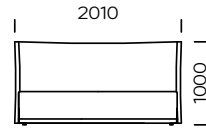

PIANO

TYPE
with a bedding container

OPTION
the bed frame is available in 2 versions:
for self assembly or assembled

The Piano upholstered bed is a model that can be distinguished by its loosely sewn cover that rests freely on the robust structure. The whole is complemented by details in the form of decorative knots on a soft and comfortable headrest. The model is intended for persons who like wrinkling and naturally creased, loose materials. These are the features that give the proper tone to the whole. An additional advantage is a large container for bed linen.

Technical information Bed PIANO (mm)					
1	Total high	1000	7	Total width (1400x2000)	1610
2	Total depth	2250	8	Total width (1600x2000)	1810
3	Frame high	400	9	Total width (1800x2000)	2010
4	Legs height	20	10	Total width (2000x2000)	2210
5	Bedding container	yes	11	Depth mattress in frame	60
6	Mattres frame	yes	12	Mattres	no

Bed Piano 1400 x 2000

Bed Piano 1600 x 2000

Bed Piano 1800 x 2000

Bed Piano 2000 x 2000