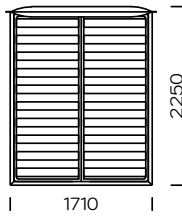

PIANO

TYPE
with a bedding container

OPTION
the bed frame is available in 2 versions:
for self assembly or assembled

The Piano upholstered bed is a model that can be distinguished by its loosely sewn cover that rests freely on the robust structure. The whole is complemented by details in the form of decorative knots on a soft and comfortable headrest. The model is intended for persons who like wrinkling and naturally creased, loose materials. These are the features that give the proper tone to the whole. An additional advantage is a large container for bed linen.

Technical information Bed PIANO (mm)					
1	Total high	1000	7	Total width (1400x2000)	1610
2	Total depth	2250	8	Total width (1600x2000)	1810
3	Frame high	400	9	Total width (1800x2000)	2010
4	Legs height	20	10	Total width (2000x2000)	2210
5	Bedding container	yes	11	Depth mattress in frame	60
6	Mattres frame	yes	12	Mattres	no

Bed Piano 1400 x 2000

Bed Piano 1600 x 2000

Bed Piano 1800 x 2000

Bed Piano 2000 x 2000