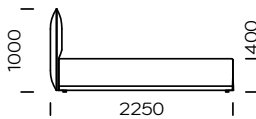

PIANO

TYPE
with a bedding container

OPTION
the bed frame is available in 2 versions:
for self assembly or assembled

The Piano upholstered bed is a model that can be distinguished by its loosely sewn cover that rests freely on the robust structure. The whole is complemented by details in the form of decorative knots on a soft and comfortable headrest. The model is intended for persons who like wrinkling and naturally creased, loose materials. These are the features that give the proper tone to the whole. An additional advantage is a large container for bed linen.

Technical information Bed PIANO (mm)					
1	Total high	1000	7	Total width (1400x2000)	1610
2	Total depth	2250	8	Total width (1600x2000)	1810
3	Frame high	400	9	Total width (1800x2000)	2010
4	Legs height	20	10	Total width (2000x2000)	2210
5	Bedding container	yes	11	Depth mattress in frame	60
6	Mattres frame	yes	12	Mattres	no

Bed Piano 1400 x 2000

Bed Piano 1600 x 2000

Bed Piano 1800 x 2000

Bed Piano 2000 x 2000