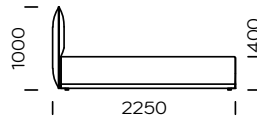

PIANO

TYPE
with a bedding container

OPTION
the bed frame is available in 2 versions:
for self assembly or assembled

The Piano upholstered bed is a model that can be distinguished by its loosely sewn cover that rests freely on the robust structure. The whole is complemented by details in the form of decorative knots on a soft and comfortable headrest. The model is intended for persons who like wrinkling and naturally creased, loose materials. These are the features that give the proper tone to the whole. An additional advantage is a large container for bed linen.

Technical information Bed PIANO (mm)					
1	Total high	1000	7	Total width (1400x2000)	1610
2	Total depth	2250	8	Total width (1600x2000)	1810
3	Frame high	400	9	Total width (1800x2000)	2010
4	Legs height	20	10	Total width (2000x2000)	2210
5	Bedding container	yes	11	Depth mattress in frame	60
6	Mattres frame	yes	12	Mattres	no

Bed Piano 1400 x 2000

Bed Piano 1600 x 2000

Bed Piano 1800 x 2000

Bed Piano 2000 x 2000