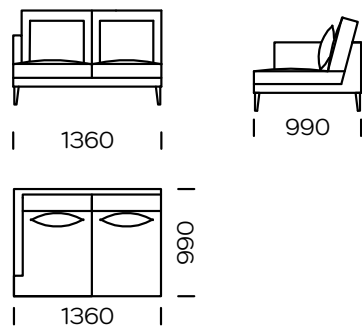

## LEGS

oak wood, available in 4 colors

natural

brown 22-51

brown 22-55

black 29-10

Technical information Sofa PARADISE (mm)					
1	Total high	870	5	Armrest width	80
2	Seat height	400	6	Total depth	990
3	Legs height	165	7	Seat depth	700
4	Armrest height	640	8	Sleeping area	-

Sofa 1

Sofa 2

Sofa 3

Left seat 1

Left seat 2

Left seat 3

Central seat 1

Central seat 2

All offered elements can be order in the left and right option

Corner seat

Left chaise longue 1

Left chaise longue 2

All offered elements can be order in the left and right option