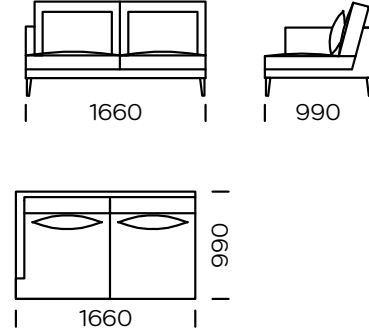

## LEGS

oak wood, available in 4 colors

natural

brown 22-51

brown 22-55

black 29-10

Technical information Sofa PARADISE (mm)					
1	Total high	870	5	Armrest width	80
2	Seat height	400	6	Total depth	990
3	Legs height	165	7	Seat depth	700
4	Armrest height	640	8	Sleeping area	-

Sofa 1

Sofa 2

Sofa 3

Left seat 1

Left seat 2

Left seat 3

Central seat 1

Central seat 2

All offered elements can be order in the left and right option

Corner seat

Left chaise longue 1

Left chaise longue 2

All offered elements can be order in the left and right option