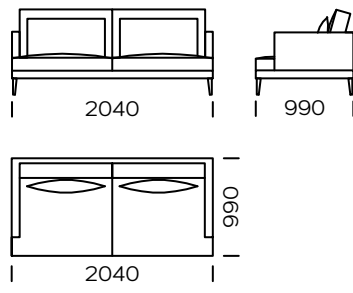

## LEGS

oak wood, available in 4 colors

natural

brown 22-51

brown 22-55

black 29-10

Technical information Sofa PARADISE (mm)					
1	Total high	870	5	Armrest width	80
2	Seat height	400	6	Total depth	990
3	Legs height	165	7	Seat depth	700
4	Armrest height	640	8	Sleeping area	-

Sofa 1

Sofa 2

Sofa 3

Left seat 1

Left seat 2

Left seat 3

Central seat 1

Central seat 2