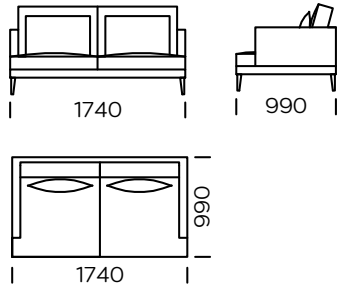

## LEGS

oak wood, available in 4 colors

natural

brown 22-51

brown 22-55

black 29-10

Technical information Sofa PARADISE (mm)					
1	Total high	870	5	Armrest width	80
2	Seat height	400	6	Total depth	990
3	Legs height	165	7	Seat depth	700
4	Armrest height	640	8	Sleeping area	-

Sofa 1

Sofa 2

Sofa 3

Left seat 1

Left seat 2

Left seat 3

Central seat 1

Central seat 2