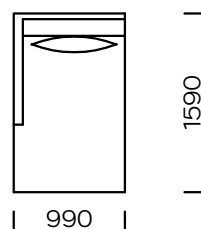

## LEGS

oak wood, available in 4 colors

natural

brown 22-51

brown 22-55

black 29-10

Technical information Sofa PARADISE (mm)					
1	Total high	870	5	Armrest width	80
2	Seat height	400	6	Total depth	990
3	Legs height	165	7	Seat depth	700
4	Armrest height	640	8	Sleeping area	-

All offered elements can be order in the left and right option

Corner seat

Left chaise longue 1

Left chaise longue 2

All offered elements can be order in the left and right option