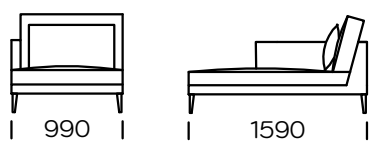

## LEGS

oak wood, available in 4 colors

natural

brown 22-51

brown 22-55

black 29-10

Technical information Sofa PARADISE (mm)					
1	Total high	870	5	Armrest width	80
2	Seat height	400	6	Total depth	990
3	Legs height	165	7	Seat depth	700
4	Armrest height	640	8	Sleeping area	-

Sofa 1

Sofa 2

Sofa 3

Left seat 1

Left seat 2

Left seat 3

Central seat 1

Central seat 2

All offered elements can be order in the left and right option

Corner seat

Left chaise longue 1

Left chaise longue 2

All offered elements can be order in the left and right option