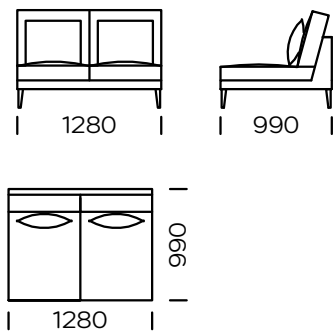

## LEGS

oak wood, available in 4 colors

natural

brown 22-51

brown 22-55

black 29-10

Technical information Sofa PARADISE (mm)					
1	Total high	870	5	Armrest width	80
2	Seat height	400	6	Total depth	990
3	Legs height	165	7	Seat depth	700
4	Armrest height	640	8	Sleeping area	-

Sofa 1

Sofa 2

Sofa 3

Left seat 1

Left seat 2

Left seat 3

Central seat 1

Central seat 2

All offered elements can be order in the left and right option

Corner seat

Left chaise longue 1

Left chaise longue 2

All offered elements can be order in the left and right option