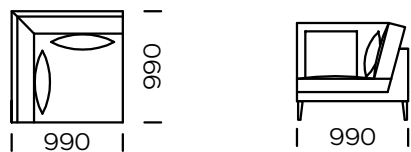

## LEGS

oak wood, available in 4 colors

natural

brown 22-51

brown 22-55

black 29-10

Technical information Sofa PARADISE (mm)					
1	Total high	870	5	Armrest width	80
2	Seat height	400	6	Total depth	990
3	Legs height	165	7	Seat depth	700
4	Armrest height	640	8	Sleeping area	-

Sofa 1

Sofa 2

Sofa 3

Left seat 1

Left seat 2

Left seat 3

Central seat 1

Central seat 2

All offered elements can be order in the left and right option

Corner seat

Left chaise longue 1

Left chaise longue 2

All offered elements can be order in the left and right option