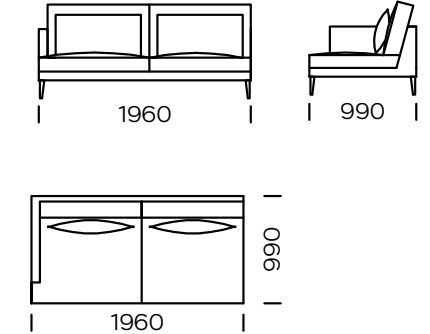

## LEGS

oak wood, available in 4 colors

natural

brown 22-51

brown 22-55

black 29-10

Technical information Sofa PARADISE (mm)					
1	Total high	870	5	Armrest width	80
2	Seat height	400	6	Total depth	990
3	Legs height	165	7	Seat depth	700
4	Armrest height	640	8	Sleeping area	-

Sofa 1

Sofa 2

Sofa 3

Left seat 1

Left seat 2

Left seat 3

Central seat 1

Central seat 2

All offered elements can be order in the left and right option

Corner seat

Left chaise longue 1

Left chaise longue 2

All offered elements can be order in the left and right option