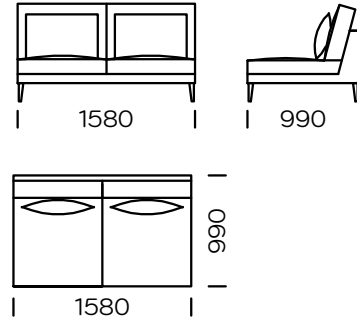

## LEGS

oak wood, available in 4 colors

natural

brown 22-51

brown 22-55

black 29-10

Technical information Sofa PARADISE (mm)					
1	Total high	870	5	Armrest width	80
2	Seat height	400	6	Total depth	990
3	Legs height	165	7	Seat depth	700
4	Armrest height	640	8	Sleeping area	-

Sofa 1

Sofa 2

Sofa 3

Left seat 1

Left seat 2

Left seat 3

Central seat 1

Central seat 2

All offered elements can be order in the left and right option

Corner seat

Left chaise longue 1

Left chaise longue 2

All offered elements can be order in the left and right option