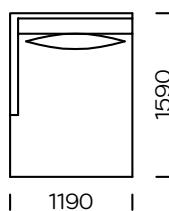

## LEGS

oak wood, available in 4 colors

natural

brown 22-51

brown 22-55

black 29-10

Technical information Sofa PARADISE (mm)					
1	Total high	870	5	Armrest width	80
2	Seat height	400	6	Total depth	990
3	Legs height	165	7	Seat depth	700
4	Armrest height	640	8	Sleeping area	-

Sofa 1

Sofa 2

Sofa 3

Left seat 1

Left seat 2

Left seat 3

Central seat 1

Central seat 2

All offered elements can be order in the left and right option

Corner seat

Left chaise longue 1

Left chaise longue 2

All offered elements can be order in the left and right option