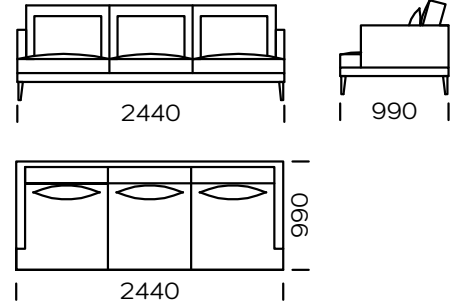

## LEGS

oak wood, available in 4 colors

natural

brown 22-51

brown 22-55

black 29-10

Technical information Sofa PARADISE (mm)					
1	Total high	870	5	Armrest width	80
2	Seat height	400	6	Total depth	990
3	Legs height	165	7	Seat depth	700
4	Armrest height	640	8	Sleeping area	-

Sofa 1

Sofa 2

Sofa 3

Left seat 1

Left seat 2

Left seat 3

Central seat 1

Central seat 2