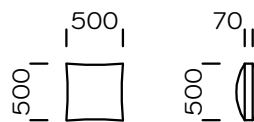

## **LEGS**

metal

black mat

chrom

Technical information Sofa MOST (mm)					
1	Total high	920	6	Cushion height	600
2	Seat height	380	7	Total depth	1050
3	Backrest height	600	8	Seat depth	670
4	Armrest height	600	9	Legs height	150
5	Armrest width	180	10	Sleeping area	-

Sofa 1

Sofa 2

Sofa 3

Left seat 1

Left seat 2

Left seat 3

All offered elements can be order in the left and right option

Left chaise longue

Corner seat

Pouf

Cushion

Wide pillow - on the whole length of the backrest

Narrow pillow - 8 cm narrower on each side

All offered elements can be order in the left and right option