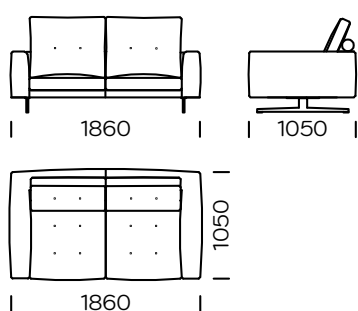

## **LEGS**

metal

black mat

chrom

Technical information Sofa MOST (mm)					
1	Total high	920	6	Cushion height	600
2	Seat height	380	7	Total depth	1050
3	Backrest height	600	8	Seat depth	670
4	Armrest height	600	9	Legs height	150
5	Armrest width	180	10	Sleeping area	-

Sofa 1

Sofa 2

Sofa 3

Left seat 1

Left seat 2

Left seat 3

All offered elements can be order in the left and right option

Left chaise longue