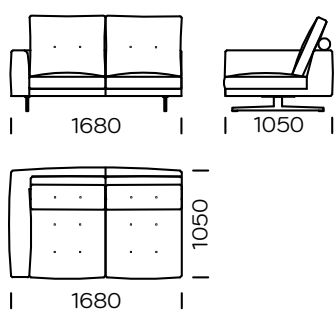

## **LEGS**

metal

black mat

chrom

Technical information Sofa MOST (mm)					
1	Total high	920	6	Cushion height	600
2	Seat height	380	7	Total depth	1050
3	Backrest height	600	8	Seat depth	670
4	Armrest height	600	9	Legs height	150
5	Armrest width	180	10	Sleeping area	-

Sofa 1

Sofa 2

Sofa 3

Left seat 1

Left seat 2

Left seat 3

All offered elements can be order in the left and right option

Left chaise longue

Corner seat

Pouf

Cushion

Wide pillow - on the whole length of the backrest

Narrow pillow - 8 cm narrower on each side

All offered elements can be order in the left and right option