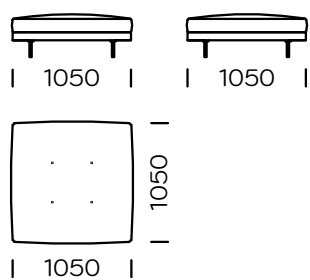

## **LEGS**

metal

black mat

chrom

Technical information Sofa MOST (mm)					
1	Total high	920	6	Cushion height	600
2	Seat height	380	7	Total depth	1050
3	Backrest height	600	8	Seat depth	670
4	Armrest height	600	9	Legs height	150
5	Armrest width	180	10	Sleeping area	-

Sofa 1

Sofa 2

Sofa 3

Left seat 1

Left seat 2

Left seat 3

All offered elements can be order in the left and right option

Left chaise longue

Corner seat

Pouf

Cushion

Wide pillow - on the whole length of the backrest

Narrow pillow - 8 cm narrower on each side

All offered elements can be order in the left and right option