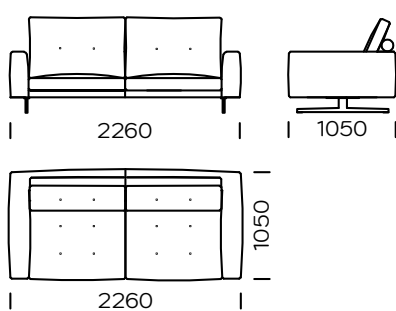

## **LEGS**

metal

black mat

chrom

Technical information Sofa MOST (mm)					
1	Total high	920	6	Cushion height	600
2	Seat height	380	7	Total depth	1050
3	Backrest height	600	8	Seat depth	670
4	Armrest height	600	9	Legs height	150
5	Armrest width	180	10	Sleeping area	-

Sofa 1

Sofa 2

Sofa 3

Left seat 1

Left seat 2

Left seat 3

All offered elements can be order in the left and right option

Left chaise longue

Corner seat

Pouf

Cushion

Wide pillow - on the whole length of the backrest

Narrow pillow - 8 cm narrower on each side

All offered elements can be order in the left and right option