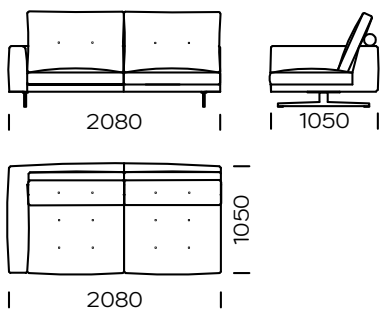

## **LEGS**

metal

black mat

chrom

Technical information Sofa MOST (mm)					
1	Total high	920	6	Cushion height	600
2	Seat height	380	7	Total depth	1050
3	Backrest height	600	8	Seat depth	670
4	Armrest height	600	9	Legs height	150
5	Armrest width	180	10	Sleeping area	-

Sofa 1

Sofa 2

Sofa 3

Left seat 1

Left seat 2

Left seat 3

All offered elements can be order in the left and right option

Left chaise longue

Corner seat

Pouf

Cushion

Wide pillow - on the whole length of the backrest

Narrow pillow - 8 cm narrower on each side

All offered elements can be order in the left and right option