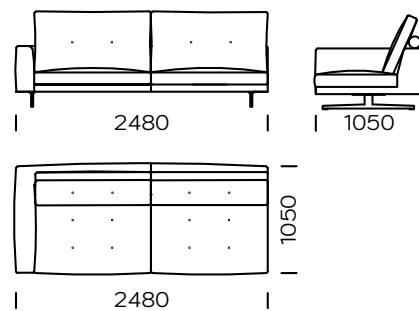

## **LEGS**

metal

black mat

chrom

Technical information Sofa MOST (mm)					
1	Total high	920	6	Cushion height	600
2	Seat height	380	7	Total depth	1050
3	Backrest height	600	8	Seat depth	670
4	Armrest height	600	9	Legs height	150
5	Armrest width	180	10	Sleeping area	-

Sofa 1

Sofa 2

Sofa 3

Left seat 1

Left seat 2

Left seat 3

All offered elements can be order in the left and right option

Left chaise longue

Corner seat

Pouf

Cushion

Wide pillow - on the whole length of the backrest

Narrow pillow - 8 cm narrower on each side

All offered elements can be order in the left and right option