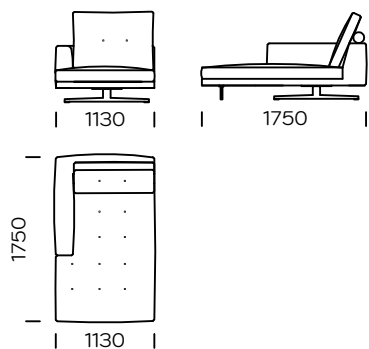

## **LEGS**

metal

black mat

chrom

Technical information Sofa MOST (mm)					
1	Total high	920	6	Cushion height	600
2	Seat height	380	7	Total depth	1050
3	Backrest height	600	8	Seat depth	670
4	Armrest height	600	9	Legs height	150
5	Armrest width	180	10	Sleeping area	-

Sofa 1

Sofa 2

Sofa 3

Left seat 1

Left seat 2

Left seat 3

All offered elements can be order in the left and right option

Left chaise longue

Corner seat

Pouf

Cushion

Wide pillow - on the whole length of the backrest

Narrow pillow - 8 cm narrower on each side

All offered elements can be order in the left and right option