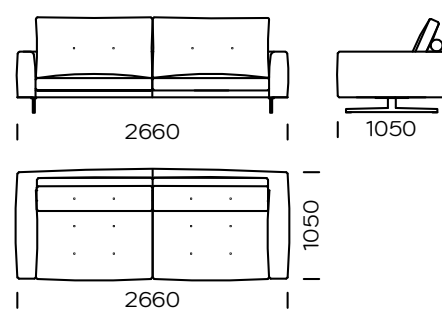

## **LEGS**

metal

black mat

chrom

Technical information Sofa MOST (mm)					
1	Total high	920	6	Cushion height	600
2	Seat height	380	7	Total depth	1050
3	Backrest height	600	8	Seat depth	670
4	Armrest height	600	9	Legs height	150
5	Armrest width	180	10	Sleeping area	-

Sofa 1

Sofa 2

Sofa 3

Left seat 1

Left seat 2

Left seat 3

All offered elements can be order in the left and right option

Left chaise longue

Corner seat

Pouf

Cushion

Wide pillow - on the whole length of the backrest

Narrow pillow - 8 cm narrower on each side

All offered elements can be order in the left and right option