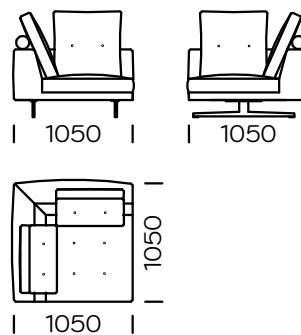

## **LEGS**

metal

black mat

chrom

Technical information Sofa MOST (mm)					
1	Total high	920	6	Cushion height	600
2	Seat height	380	7	Total depth	1050
3	Backrest height	600	8	Seat depth	670
4	Armrest height	600	9	Legs height	150
5	Armrest width	180	10	Sleeping area	-

Sofa 1

Sofa 2

Sofa 3

Left seat 1

Left seat 2

Left seat 3

All offered elements can be order in the left and right option

Left chaise longue

Corner seat

Pouf

Cushion

Wide pillow - on the whole length of the backrest

Narrow pillow - 8 cm narrower on each side

All offered elements can be order in the left and right option