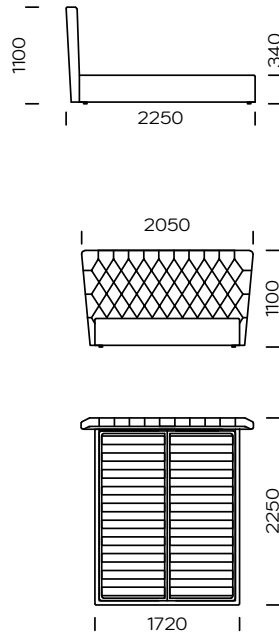

MAXIM

TYPE
with a bedding container

OPTION
the bed frame is available in 2 versions:
for self assembly or assembled

The Maxim bed draws attention with its high trapezoid-shaped headrest. Its exceptionally decorative nature results from its deep quilting with upholstered buttons, or made from Swarovski's crystals. It is contrasted by a smoothly upholstered frame, equipped with a bed linen container.

Technical information Bed MAXIM (mm)					
1	Total high	1100	7	Total width (1400x2000)	1850
2	Total depth	2250	8	Total width (1600x2000)	2050
3	Frame height	340	9	Total width (1800x2000)	2250
4	Legs height	20	10	Total width (2000x2000)	2450
5	Bedding container	yes	11	Depth mattress in frame	80
6	Mattres frame	yes	12	Mattres	no

Bed Maxim 1400 x 2000

Bed Maxim 1600 x 2000

Bed Maxim 1800 x 2000

Bed Maxim 2000 x 2000