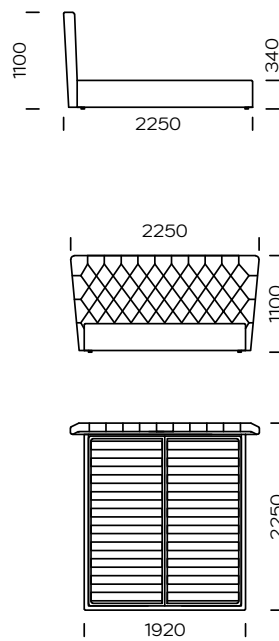

MAXIM

TYPE
with a bedding container

OPTION
the bed frame is available in 2 versions:
for self assembly or assembled

The Maxim bed draws attention with its high trapezoid-shaped headrest. Its exceptionally decorative nature results from its deep quilting with upholstered buttons, or made from Swarovski's crystals. It is contrasted by a smoothly upholstered frame, equipped with a bed linen container.

Technical information Bed MAXIM (mm)					
1	Total high	1100	7	Total width (1400x2000)	1850
2	Total depth	2250	8	Total width (1600x2000)	2050
3	Frame height	340	9	Total width (1800x2000)	2250
4	Legs height	20	10	Total width (2000x2000)	2450
5	Bedding container	yes	11	Depth mattress in frame	80
6	Mattres frame	yes	12	Mattres	no

Bed Maxim 1400 x 2000

Bed Maxim 1600 x 2000

Bed Maxim 1800 x 2000

Bed Maxim 2000 x 2000