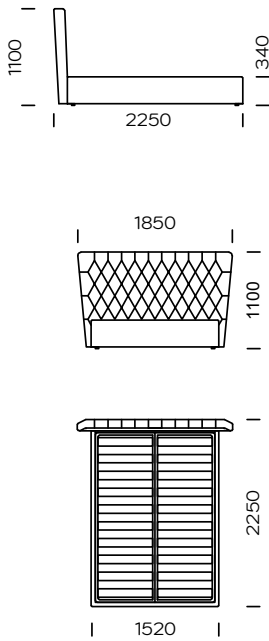

MAXIM

TYPE
with a bedding container

OPTION
the bed frame is available in 2 versions:
for self assembly or assembled

The Maxim bed draws attention with its high trapezoid-shaped headrest. Its exceptionally decorative nature results from its deep quilting with upholstered buttons, or made from Swarovski's crystals. It is contrasted by a smoothly upholstered frame, equipped with a bed linen container.

Technical information Bed MAXIM (mm)					
1	Total high	1100	7	Total width (1400x2000)	1850
2	Total depth	2250	8	Total width (1600x2000)	2050
3	Frame height	340	9	Total width (1800x2000)	2250
4	Legs height	20	10	Total width (2000x2000)	2450
5	Bedding container	yes	11	Depth mattress in frame	80
6	Mattres frame	yes	12	Mattres	no

Bed Maxim 1400 x 2000

Bed Maxim 1600 x 2000

Bed Maxim 1800 x 2000

Bed Maxim 2000 x 2000