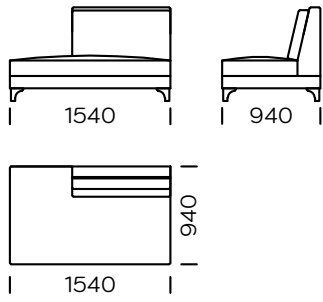

LEGS

oak wood, available in 4 colors

natural

brown 22-51

brown 22-55

black 29-10

Technical information Sofa LIZERT (mm)					
1	Total high	900	5	Armrest width	210
2	Seat height	440	6	Total depth	940
3	Legs height	120	7	Seat depth	650
4	Armrest height	640	8	Sleeping area	-

Sofa 1

Sofa 2

Sofa 3

Left seat 1

Left seat 2

Left seat 3

All offered elements can be order in the left and right option

Left seat 4