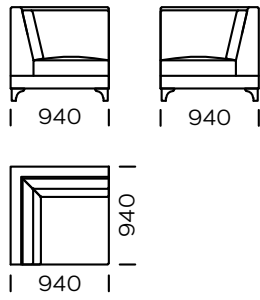

LEGS

oak wood, available in 4 colors

natural

brown 22-51

brown 22-55

black 29-10

Technical information Sofa LIZERT (mm)					
1	Total high	900	5	Armrest width	210
2	Seat height	440	6	Total depth	940
3	Legs height	120	7	Seat depth	650
4	Armrest height	640	8	Sleeping area	-

Sofa 1

Sofa 2

Sofa 3

Left seat 1

Left seat 2

Left seat 3

All offered elements can be order in the left and right option

Left seat 4

Corner seat

Central seat

Left chaise longue 1

Left chaise longue 2

Cushion

All offered elements can be order in the left and right option