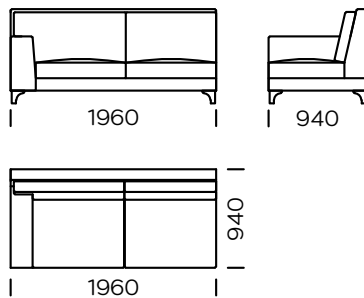

LEGS

oak wood, available in 4 colors

natural

brown 22-51

brown 22-55

black 29-10

Technical information Sofa LIZERT (mm)					
1	Total high	900	5	Armrest width	210
2	Seat height	440	6	Total depth	940
3	Legs height	120	7	Seat depth	650
4	Armrest height	640	8	Sleeping area	-

Sofa 1

Sofa 2

Sofa 3

Left seat 1

Left seat 2

Left seat 3

All offered elements can be order in the left and right option

Left seat 4

Corner seat

Central seat

Left chaise longue 1

Left chaise longue 2

Cushion

All offered elements can be order in the left and right option