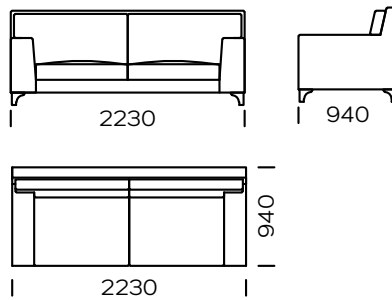

LEGS

oak wood, available in 4 colors

natural

brown 22-51

brown 22-55

black 29-10

Technical information Sofa LIZERT (mm)					
1	Total high	900	5	Armrest width	210
2	Seat height	440	6	Total depth	940
3	Legs height	120	7	Seat depth	650
4	Armrest height	640	8	Sleeping area	-

Sofa 1

Sofa 2

Sofa 3

Left seat 1

Left seat 2

Left seat 3

All offered elements can be order in the left and right option

Left seat 4

Corner seat

Central seat

Left chaise longue 1

Left chaise longue 2

Cushion

All offered elements can be order in the left and right option