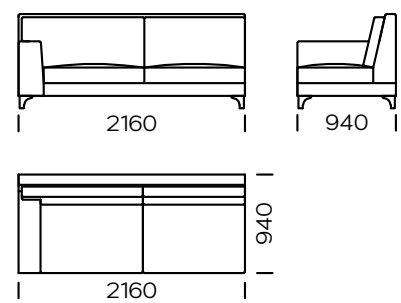

LEGS

oak wood, available in 4 colors

natural

brown 22-51

brown 22-55

black 29-10

Technical information Sofa LIZERT (mm)					
1	Total high	900	5	Armrest width	210
2	Seat height	440	6	Total depth	940
3	Legs height	120	7	Seat depth	650
4	Armrest height	640	8	Sleeping area	-

Sofa 1

Sofa 2

Sofa 3

Left seat 1

Left seat 2

Left seat 3

All offered elements can be order in the left and right option

Left seat 4

Corner seat

Central seat

Left chaise longue 1

Left chaise longue 2

Cushion

All offered elements can be order in the left and right option