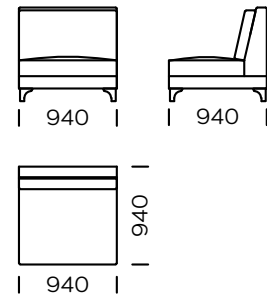

LEGS

oak wood, available in 4 colors

natural

brown 22-51

brown 22-55

black 29-10

Technical information Sofa LIZERT (mm)					
1	Total high	900	5	Armrest width	210
2	Seat height	440	6	Total depth	940
3	Legs height	120	7	Seat depth	650
4	Armrest height	640	8	Sleeping area	-

Sofa 1

Sofa 2

Sofa 3

Left seat 1

Left seat 2

Left seat 3

All offered elements can be order in the left and right option

Left seat 4

Corner seat

Central seat

Left chaise longue 1

Left chaise longue 2

Cushion

All offered elements can be order in the left and right option