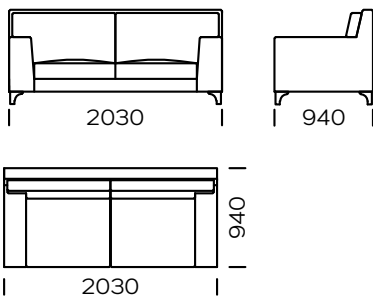

LEGS

oak wood, available in 4 colors

natural

brown 22-51

brown 22-55

black 29-10

Technical information Sofa LIZERT (mm)					
1	Total high	900	5	Armrest width	210
2	Seat height	440	6	Total depth	940
3	Legs height	120	7	Seat depth	650
4	Armrest height	640	8	Sleeping area	-

Sofa 1

Sofa 2

Sofa 3

Left seat 1

Left seat 2

Left seat 3

All offered elements can be order in the left and right option

Left seat 4