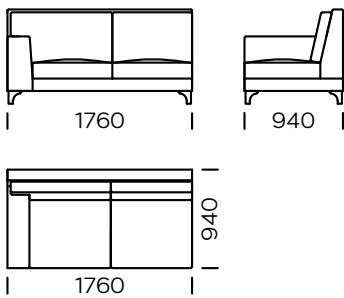

LEGS

oak wood, available in 4 colors

natural

brown 22-51

brown 22-55

black 29-10

Technical information Sofa LIZERT (mm)					
1	Total high	900	5	Armrest width	210
2	Seat height	440	6	Total depth	940
3	Legs height	120	7	Seat depth	650
4	Armrest height	640	8	Sleeping area	-

Sofa 1

Sofa 2

Sofa 3

Left seat 1

Left seat 2

Left seat 3

All offered elements can be order in the left and right option

Left seat 4

Corner seat

Central seat

Left chaise longue 1

Left chaise longue 2

Cushion

All offered elements can be order in the left and right option