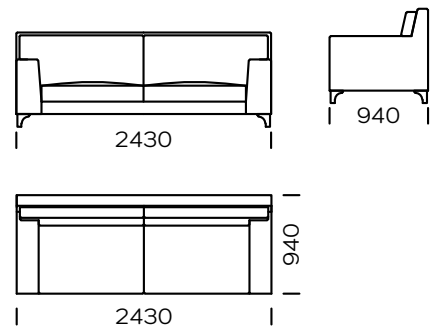

LEGS

oak wood, available in 4 colors

natural

brown 22-51

brown 22-55

black 29-10

Technical information Sofa LIZERT (mm)					
1	Total high	900	5	Armrest width	210
2	Seat height	440	6	Total depth	940
3	Legs height	120	7	Seat depth	650
4	Armrest height	640	8	Sleeping area	-

Sofa 1

Sofa 2

Sofa 3

Left seat 1

Left seat 2

Left seat 3

All offered elements can be order in the left and right option

Left seat 4