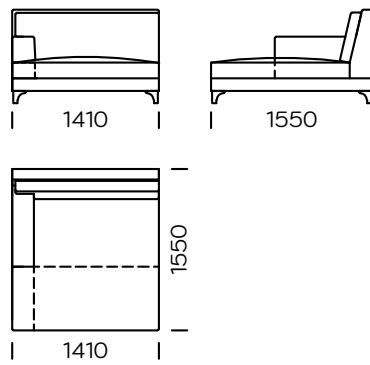

LEGS

oak wood, available in 4 colors

natural

brown 22-51

brown 22-55

black 29-10

Technical information Sofa LIZERT (mm)					
1	Total high	900	5	Armrest width	210
2	Seat height	440	6	Total depth	940
3	Legs height	120	7	Seat depth	650
4	Armrest height	640	8	Sleeping area	-

Sofa 1

Sofa 2

Sofa 3

Left seat 1

Left seat 2

Left seat 3

All offered elements can be order in the left and right option

Left seat 4

Corner seat

Central seat

Left chaise longue 1

Left chaise longue 2

Cushion

All offered elements can be order in the left and right option