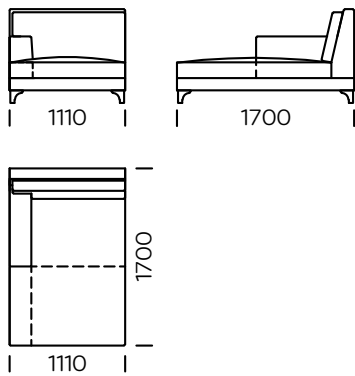

LEGS

oak wood, available in 4 colors

natural

brown 22-51

brown 22-55

black 29-10

Technical information Sofa LIZERT (mm)					
1	Total high	900	5	Armrest width	210
2	Seat height	440	6	Total depth	940
3	Legs height	120	7	Seat depth	650
4	Armrest height	640	8	Sleeping area	-

Sofa 1

Sofa 2

Sofa 3

Left seat 1

Left seat 2

Left seat 3

All offered elements can be order in the left and right option

Left seat 4

Corner seat

Central seat

Left chaise longue 1

Left chaise longue 2

Cushion

All offered elements can be order in the left and right option