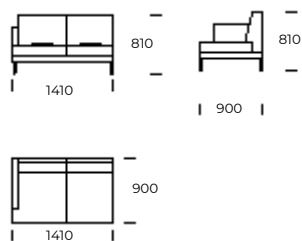

# ORDA

SEAT 1

SEAT 2

SEAT 3

SOFA 1

SOFA 2

SOFA 3

SOFA 4

CHAISE LOUNGE 1

CHAISE LOUNGE 2

Technical information ORDA (mm)					
1	Total height	810	5	Total depth	900
2	Seat height	380	6	Seat depth	655
3	Armrest height	640	7	Legs height	170
4	Armrest width	80	8	Total depth - chaise lounge	1590
				Seat depth - chaise lounge	1350