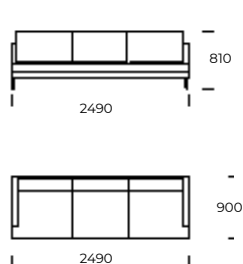

# ORDA

SEAT 1

SEAT 2

SEAT 3

SOFA 1

SOFA 2

SOFA 3

SOFA 4

CHAISE LOUNGE 1

CHAISE LOUNGE 2

Technical information ORDA (mm)					
1	Total height	810	5	Total depth	900
2	Seat height	380	6	Seat depth	655
3	Armrest height	640	7	Legs height	170
4	Armrest width	80	8	Total depth - chaise lounge	1590
				Seat depth - chaise lounge	1350