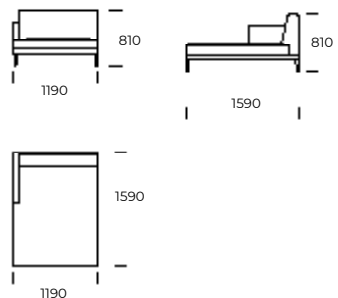

# ORDA

SEAT 1

SEAT 2

SEAT 3

SOFA 1

SOFA 2

SOFA 3

SOFA 4

CHAISE LOUNGE 1

CHAISE LOUNGE 2

Technical information ORDA (mm)					
1	Total height	810	5	Total depth	900
2	Seat height	380	6	Seat depth	655
3	Armrest height	640	7	Legs height	170
4	Armrest width	80	8	Total depth - chaise lounge	1590
				Seat depth - chaise lounge	1350