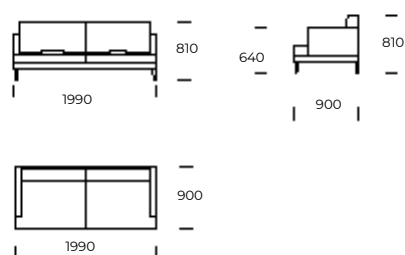

# ORDA

SEAT 1

SEAT 2

SEAT 3

SOFA 1

SOFA 2

SOFA 3

SOFA 4

CHAISE LOUNGE 1

CHAISE LOUNGE 2

Technical information ORDA (mm)					
1	Total height	810	5	Total depth	900
2	Seat height	380	6	Seat depth	655
3	Armrest height	640	7	Legs height	170
4	Armrest width	80	8	Total depth - chaise lounge	1590
				Seat depth - chaise lounge	1350