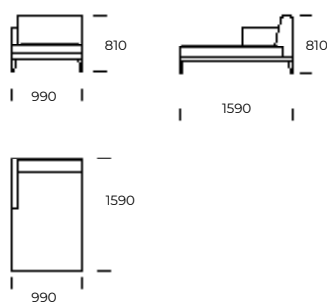

# ORDA

SEAT 1

SEAT 2

SEAT 3

SOFA 1

SOFA 2

SOFA 3

SOFA 4

CHAISE LOUNGE 1

CHAISE LOUNGE 2

Technical information ORDA (mm)					
1	Total height	810	5	Total depth	900
2	Seat height	380	6	Seat depth	655
3	Armrest height	640	7	Legs height	170
4	Armrest width	80	8	Total depth - chaise lounge	1590
				Seat depth - chaise lounge	1350