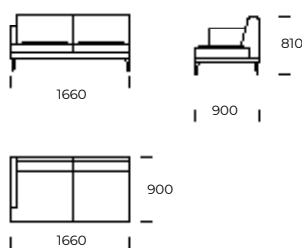

# ORDA

SEAT 1

SEAT 2

SEAT 3

SOFA 1

SOFA 2

SOFA 3

SOFA 4

CHAISE LOUNGE 1

CHAISE LOUNGE 2

Technical information ORDA (mm)					
1	Total height	810	5	Total depth	900
2	Seat height	380	6	Seat depth	655
3	Armrest height	640	7	Legs height	170
4	Armrest width	80	8	Total depth - chaise lounge	1590
				Seat depth - chaise lounge	1350