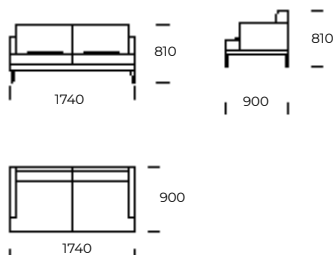

# ORDA

SEAT 1

SEAT 2

SEAT 3

SOFA 1

SOFA 2

SOFA 3

SOFA 4

CHAISE LOUNGE 1

CHAISE LOUNGE 2

Technical information ORDA (mm)					
1	Total height	810	5	Total depth	900
2	Seat height	380	6	Seat depth	655
3	Armrest height	640	7	Legs height	170
4	Armrest width	80	8	Total depth - chaise lounge	1590
				Seat depth - chaise lounge	1350