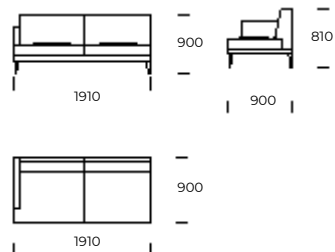

# ORDA

SEAT 1

SEAT 2

SEAT 3

SOFA 1

SOFA 2

SOFA 3

SOFA 4

CHAISE LOUNGE 1

CHAISE LOUNGE 2

Technical information ORDA (mm)					
1	Total height	810	5	Total depth	900
2	Seat height	380	6	Seat depth	655
3	Armrest height	640	7	Legs height	170
4	Armrest width	80	8	Total depth - chaise lounge	1590
				Seat depth - chaise lounge	1350