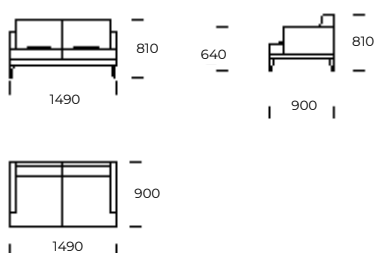

# ORDA

SEAT 1

SEAT 2

SEAT 3

SOFA 1

SOFA 2

SOFA 3

SOFA 4

CHAISE LOUNGE 1

CHAISE LOUNGE 2

Technical information ORDA (mm)					
1	Total height	810	5	Total depth	900
2	Seat height	380	6	Seat depth	655
3	Armrest height	640	7	Legs height	170
4	Armrest width	80	8	Total depth - chaise lounge	1590
				Seat depth - chaise lounge	1350