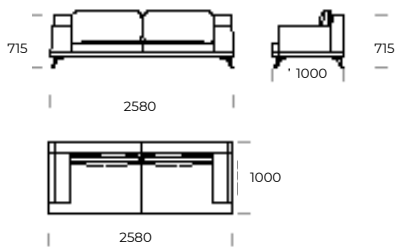

LAGOLA

SEAT 1

SEAT 2

SEAT 3

SOFA 1

SOFA 2

SOFA 3

SOFA 4

CHAISE LOUNGE 1

CHAISE LOUNGE 2

Technical information LAGOLA (mm)					
1	Total height	790	5	Total depth	1000
2	Seat height	345	6	Seat depth	840
3	Armrest height	575	7	Legs height	135
4	Armrest width	300	8	Total depth - chaise lounge	1450/1650
				Seat depth - chaise lounge	1290/1490