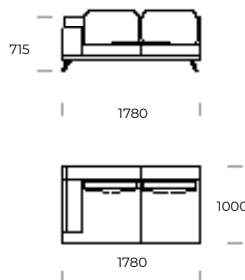

LAGOLA

SEAT 1

SEAT 2

SEAT 3

SOFA 1

SOFA 2

SOFA 3

SOFA 4

CHAISE LOUNGE 1

CHAISE LOUNGE 2

Technical information LAGOLA (mm)					
1	Total height	790	5	Total depth	1000
2	Seat height	345	6	Seat depth	840
3	Armrest height	575	7	Legs height	135
4	Armrest width	300	8	Total depth - chaise lounge	1450/1650
				Seat depth - chaise lounge	1290/1490