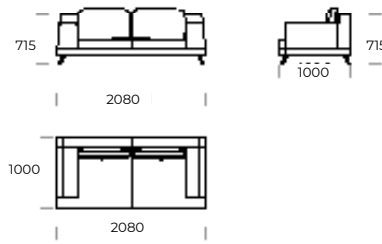

LAGOLA

SEAT 1

SEAT 2

SEAT 3

SOFA 1

SOFA 2

SOFA 3

SOFA 4

CHAISE LOUNGE 1

CHAISE LOUNGE 2

Technical information LAGOLA (mm)					
1	Total height	790	5	Total depth	1000
2	Seat height	345	6	Seat depth	840
3	Armrest height	575	7	Legs height	135
4	Armrest width	300	8	Total depth - chaise lounge	1450/1650
				Seat depth - chaise lounge	1290/1490