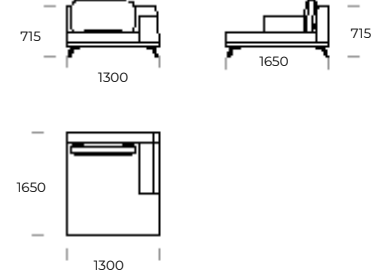

LAGOLA

SEAT 1

SEAT 2

SEAT 3

SOFA 1

SOFA 2

SOFA 3

SOFA 4

CHAISE LOUNGE 1

CHAISE LOUNGE 2

Technical information LAGOLA (mm)					
1	Total height	790	5	Total depth	1000
2	Seat height	345	6	Seat depth	840
3	Armrest height	575	7	Legs height	135
4	Armrest width	300	8	Total depth - chaise lounge	1450/1650
				Seat depth - chaise lounge	1290/1490