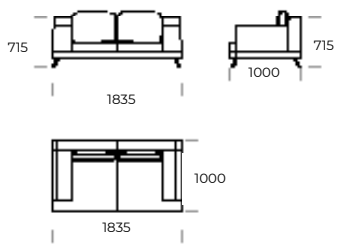

LAGOLA

SEAT 1

SEAT 2

SEAT 3

SOFA 1

SOFA 2

SOFA 3

SOFA 4

CHAISE LOUNGE 1

CHAISE LOUNGE 2

Technical information LAGOLA (mm)					
1	Total height	790	5	Total depth	1000
2	Seat height	345	6	Seat depth	840
3	Armrest height	575	7	Legs height	135
4	Armrest width	300	8	Total depth - chaise lounge	1450/1650
				Seat depth - chaise lounge	1290/1490