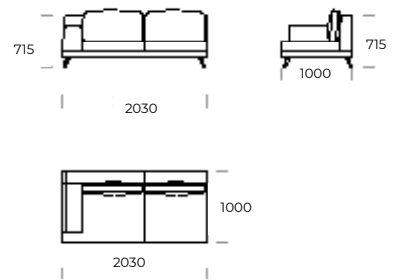

LAGOLA

SEAT 1

SEAT 2

SEAT 3

SOFA 1

SOFA 2

SOFA 3

SOFA 4

CHAISE LOUNGE 1

CHAISE LOUNGE 2

Technical information LAGOLA (mm)					
1	Total height	790	5	Total depth	1000
2	Seat height	345	6	Seat depth	840
3	Armrest height	575	7	Legs height	135
4	Armrest width	300	8	Total depth - chaise lounge	1450/1650
				Seat depth - chaise lounge	1290/1490