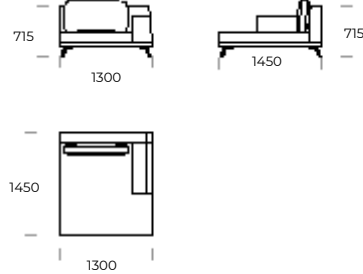

LAGOLA

SEAT 1

SEAT 2

SEAT 3

SOFA 1

SOFA 2

SOFA 3

SOFA 4

CHAISE LOUNGE 1

CHAISE LOUNGE 2

Technical information LAGOLA (mm)					
1	Total height	790	5	Total depth	1000
2	Seat height	345	6	Seat depth	840
3	Armrest height	575	7	Legs height	135
4	Armrest width	300	8	Total depth - chaise lounge	1450/1650
				Seat depth - chaise lounge	1290/1490