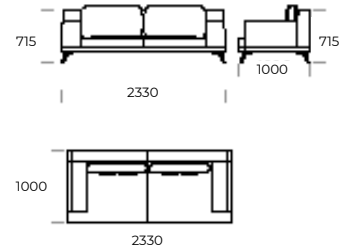

LAGOLA

SEAT 1

SEAT 2

SEAT 3

SOFA 1

SOFA 2

SOFA 3

SOFA 4

CHAISE LOUNGE 1

CHAISE LOUNGE 2

Technical information LAGOLA (mm)					
1	Total height	790	5	Total depth	1000
2	Seat height	345	6	Seat depth	840
3	Armrest height	575	7	Legs height	135
4	Armrest width	300	8	Total depth - chaise lounge	1450/1650
				Seat depth - chaise lounge	1290/1490