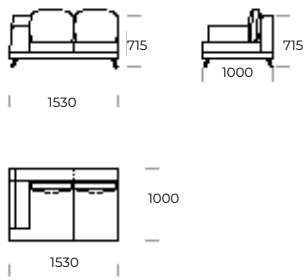

LAGOLA

SEAT 1

SEAT 2

SEAT 3

SOFA 1

SOFA 2

SOFA 3

SOFA 4

CHAISE LOUNGE 1

CHAISE LOUNGE 2

Technical information LAGOLA (mm)					
1	Total height	790	5	Total depth	1000
2	Seat height	345	6	Seat depth	840
3	Armrest height	575	7	Legs height	135
4	Armrest width	300	8	Total depth - chaise lounge	1450/1650
				Seat depth - chaise lounge	1290/1490