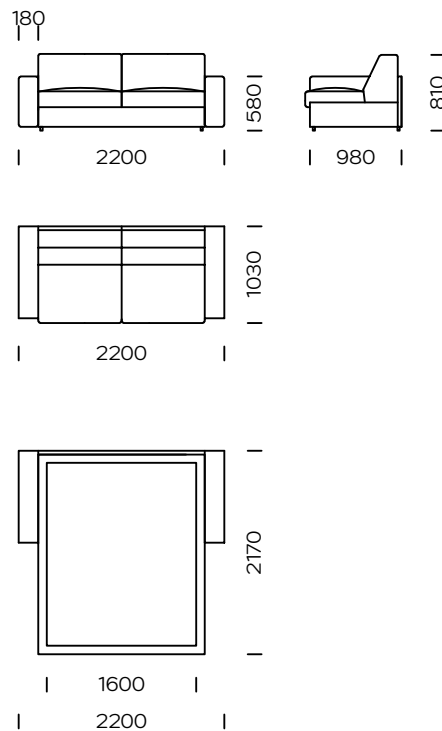

Sofa bed 1600

Cushion

All offered elements can be order in the left and right option