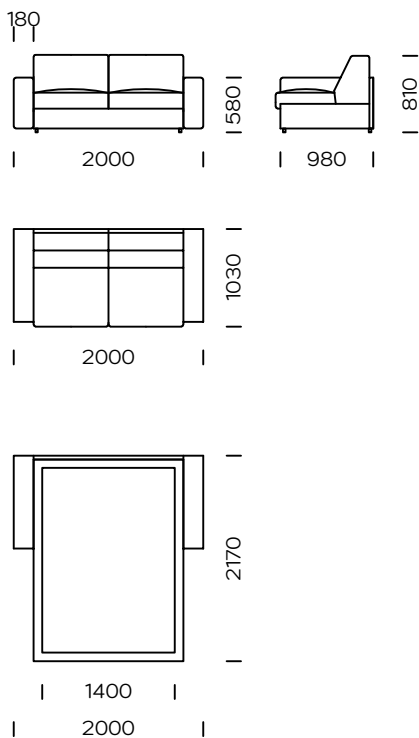

Technical information Sofa ISMA (mm)					
1	Total high	810	5	Legs height	40
2	Seat height	440	6	Total depth	1030
3	Seat depth	620	7	Sleeping area - Sofa 140	1400/2000
4	Armrest narrow (h x w)	580/180	8	Sleeping area - Sofa 160	1600/2000

Sofa bed 1400