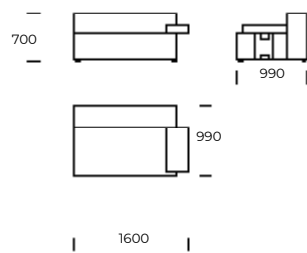

HEX

SEAT 1

SEAT 2

SEAT 3

SOFA 1

SOFA 2

SOFA 3

CHAISE LOUNGE 1

CHAISE LOUNGE 2

Technical information HEX (mm)

1	Total height	700	5	Total depth	990
2	Seat height	400	6	Seat depth	690
3	Armrest height	520	7	Legs height	40
4	Armrest width	300	8	Total depth - chaise lounge Seat depth - chaise lounge	1500/1650 1200/1350