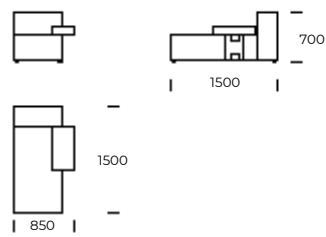

HEX

SEAT 1

SEAT 2

SEAT 3

SOFA 1

SOFA 2

SOFA 3

CHAISE LOUNGE 1

CHAISE LOUNGE 2

Technical information HEX (mm)

1	Total height	700	5	Total depth	990
2	Seat height	400	6	Seat depth	690
3	Armrest height	520	7	Legs height	40
4	Armrest width	300	8	Total depth - chaise lounge Seat depth - chaise lounge	1500/1650 1200/1350