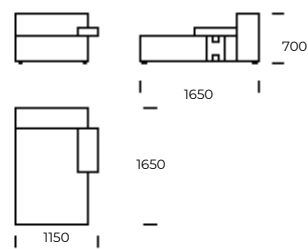

HEX

SEAT 1

SEAT 2

SEAT 3

SOFA 1

SOFA 2

SOFA 3

CHAISE LOUNGE 1

CHAISE LOUNGE 2

Technical information HEX (mm)

1	Total height	700	5	Total depth	990
2	Seat height	400	6	Seat depth	690
3	Armrest height	520	7	Legs height	40
4	Armrest width	300	8	Total depth - chaise lounge Seat depth - chaise lounge	1500/1650 1200/1350