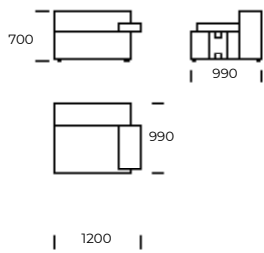

HEX

SEAT 1

SEAT 2

SEAT 3

SOFA 1

SOFA 2

SOFA 3

CHAISE LOUNGE 1

CHAISE LOUNGE 2

Technical information HEX (mm)

1	Total height	700	5	Total depth	990
2	Seat height	400	6	Seat depth	690
3	Armrest height	520	7	Legs height	40
4	Armrest width	300	8	Total depth - chaise lounge Seat depth - chaise lounge	1500/1650 1200/1350