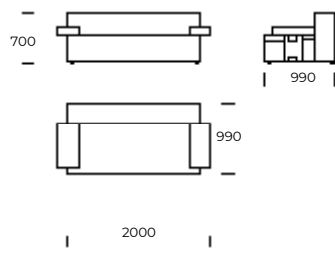

HEX

SEAT 1

SEAT 2

SEAT 3

SOFA 1

SOFA 2

SOFA 3

CHAISE LOUNGE 1

CHAISE LOUNGE 2

Technical information HEX (mm)

1	Total height	700	5	Total depth	990
2	Seat height	400	6	Seat depth	690
3	Armrest height	520	7	Legs height	40
4	Armrest width	300	8	Total depth - chaise lounge Seat depth - chaise lounge	1500/1650 1200/1350