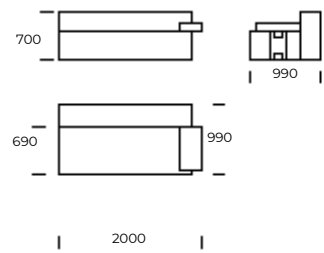

HEX

SEAT 1

SEAT 2

SEAT 3

SOFA 1

SOFA 2

SOFA 3

CHAISE LOUNGE 1

CHAISE LOUNGE 2

Technical information HEX (mm)

1	Total height	700	5	Total depth	990
2	Seat height	400	6	Seat depth	690
3	Armrest height	520	7	Legs height	40
4	Armrest width	300	8	Total depth - chaise lounge Seat depth - chaise lounge	1500/1650 1200/1350