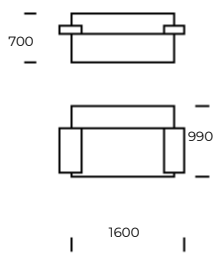

HEX

SEAT 1

SEAT 2

SEAT 3

SOFA 1

SOFA 2

SOFA 3

CHAISE LOUNGE 1

CHAISE LOUNGE 2

Technical information HEX (mm)

1	Total height	700	5	Total depth	990
2	Seat height	400	6	Seat depth	690
3	Armrest height	520	7	Legs height	40
4	Armrest width	300	8	Total depth - chaise lounge Seat depth - chaise lounge	1500/1650 1200/1350