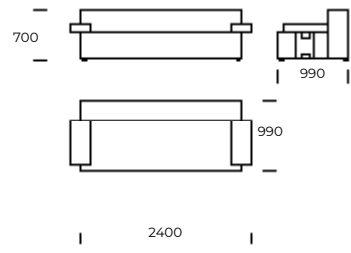

HEX

SEAT 1

SEAT 2

SEAT 3

SOFA 1

SOFA 2

SOFA 3

CHAISE LOUNGE 1

CHAISE LOUNGE 2

Technical information HEX (mm)

1	Total height	700	5	Total depth	990
2	Seat height	400	6	Seat depth	690
3	Armrest height	520	7	Legs height	40
4	Armrest width	300	8	Total depth - chaise lounge Seat depth - chaise lounge	1500/1650 1200/1350