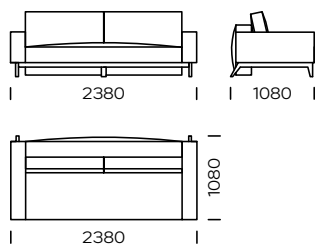

Technical information Sofa DUNA (mm)					
1	Total high	880	6	Armrest width	190
2	Seat height	380	7	Total depth	1080
3	Backrest height	-	8	Seat depth	550
4	Armrest height	570	9	Sofa - Sleeping area	1450x2000
5	Corner - Sleeping area	1450x1930	10	Legs height	180

Sofa