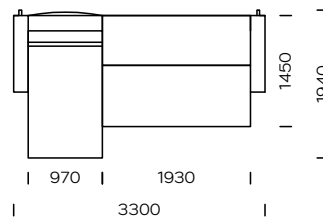

Technical information Sofa DUNA (mm)					
1	Total high	880	6	Armrest width	190
2	Seat height	380	7	Total depth	1080
3	Backrest height	-	8	Seat depth	550
4	Armrest height	570	9	Sofa - Sleeping area	1450x2000
5	Corner - Sleeping area	1450x1930	10	Legs height	180

Sofa

Sofa, unfolded

Corner sofa

Corner sofa, unfolded

All offered elements can be order in the left and right option