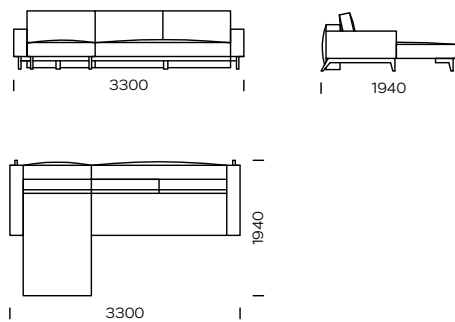

Corner sofa