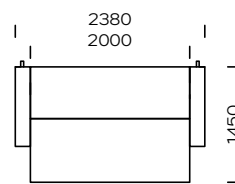

Sofa, unfolded