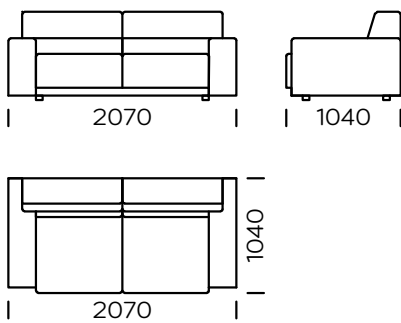

Technische Abmessungen Sofa BOLA (mm)					
1	Gesamthöhe	800	6	Armlehnenbreite	250
2	Sitzhöhe	420	7	Gesamttiefe	1040
3	Rückenlehnenhöhe	-	8	Gesamttiefe	650
4	Armlehnenhöhe	560	9	Schlaffläche: Sitz 1	1130-1830
5	Schlaffläche: : sofa 1, sofa 2, sofa 3, siedzisko 2, seat 3	1330-1830	10	Legs height	40

Sofa 1