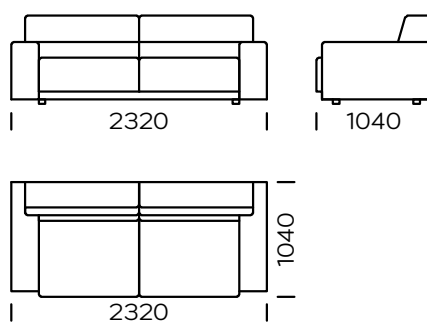

Technische Abmessungen Sofa BOLA (mm)					
1	Gesamthöhe	800	6	Armlehnenbreite	250
2	Sitzhöhe	420	7	Gesamttiefe	1040
3	Rückenlehnenhöhe	-	8	Gesamttiefe	650
4	Armlehnenhöhe	560	9	Schlaffläche: Sitz 1	1130-1830
5	Schlaffläche: : sofa 1, sofa 2, sofa 3, siedzisko 2, seat 3	1330-1830	10	Legs height	40

Sofa 2

Left seat 1

Left seat 2

Left seat 3

All offered elements can be order in the left and right option