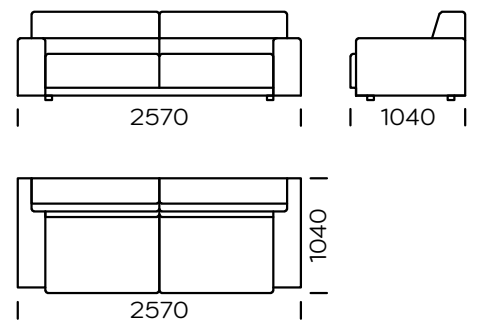

LEGS

solid oak wood, black color

The Bola sofa features a modern design combined with practicality and functionality. It is available in both a non-folding, and a folding version. The sleeping function is the sedaflex system, equipped with a foam mattress with a height of 10 cm, it is intended for naps. Bola is a convenient and comfortable sofa, among others thanks to its ergonomic backrest, which fits the person sitting on it perfectly. The modern style, and carefully designed details, which characterize this model, will satisfy the needs of even the most demanding enthusiasts of the contemporary industrial design. One detail distinguishing this sofa is its special pocket sewing, used to finish the sofa's sides and backrest.

Technische Abmessungen Sofa BOLA (mm)					
1	Gesamthöhe	800	6	Armlehnenbreite	250
2	Sitzhöhe	420	7	Gesamttiefe	1040
3	Rückenlehnenhöhe	-	8	Gesamttiefe	650
4	Armlehnenhöhe	560	9	Schlaffläche: Sitz 1	1130-1830
5	Schlaffläche: : sofa 1, sofa 2, sofa 3, siedzisko 2, seat 3	1330-1830	10	Legs height	40

Sofa 1

Sofa 2

Sofa 3

Left seat 1

Left seat 2

Left seat 3

All offered elements can be order in the left and right option

Left chaise longue