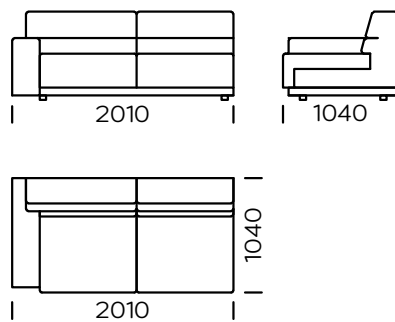

LEGS

solid oak wood, black color

The Bola sofa features a modern design combined with practicality and functionality. It is available in both a non-folding, and a folding version. The sleeping function is the sedaflex system, equipped with a foam mattress with a height of 10 cm, it is intended for naps. Bola is a convenient and comfortable sofa, among others thanks to its ergonomic backrest, which fits the person sitting on it perfectly. The modern style, and carefully designed details, which characterize this model, will satisfy the needs of even the most demanding enthusiasts of the contemporary industrial design. One detail distinguishing this sofa is its special pocket sewing, used to finish the sofa's sides and backrest.

Technische Abmessungen Sofa BOLA (mm)					
1	Gesamthöhe	800	6	Armlehnenbreite	250
2	Sitzhöhe	420	7	Gesamttiefe	1040
3	Rückenlehnenhöhe	-	8	Gesamttiefe	650
4	Armlehnenhöhe	560	9	Schlaffläche: Sitz 1	1130-1830
5	Schlaffläche: : sofa 1, sofa 2, sofa 3, siedzisko 2, seat 3	1330-1830	10	Legs height	40

Sofa 1

Sofa 2

Sofa 3

Left seat 1

Left seat 2

Left seat 3

All offered elements can be order in the left and right option

Left chaise longue