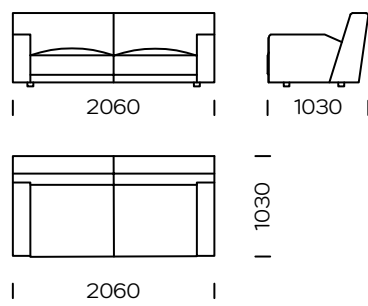

Technical information Sofa BEONE (mm)					
1	Total high	750	5	Armrest width	180
2	Seat height	380	6	Total depth	1030
3	Armrest height	530	7	Seat depth	700
4	Legs height	40	8	Sleeping area	-

Sofa 2

Left seat 1

Left seat 2

Corner seat

All offered elements can be order in the left and right option