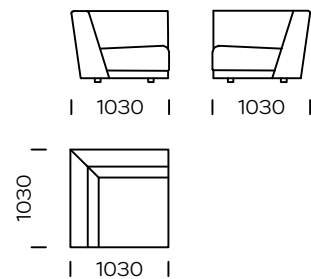

| Technical information Sofa BEONE (mm) |                |     |   |               |      |
|---------------------------------------|----------------|-----|---|---------------|------|
| 1                                     | Total high     | 750 | 5 | Armrest width | 180  |
| 2                                     | Seat height    | 380 | 6 | Total depth   | 1030 |
| 3                                     | Armrest height | 530 | 7 | Seat depth    | 700  |
| 4                                     | Legs height    | 40  | 8 | Sleeping area | -    |

Sofa 1

Sofa 2

Sofa 3

Left seat 1

Left seat 2

Corner seat

All offered elements can be order in the left and right option

Central seat 1