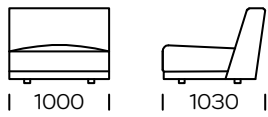

| Technical information Sofa BEONE (mm) |                |     |   |               |      |
|---------------------------------------|----------------|-----|---|---------------|------|
| 1                                     | Total high     | 750 | 5 | Armrest width | 180  |
| 2                                     | Seat height    | 380 | 6 | Total depth   | 1030 |
| 3                                     | Armrest height | 530 | 7 | Seat depth    | 700  |
| 4                                     | Legs height    | 40  | 8 | Sleeping area | -    |

Sofa 1

Sofa 2

Sofa 3

Left seat 1

Left seat 2

Corner seat

All offered elements can be order in the left and right option

Central seat 1