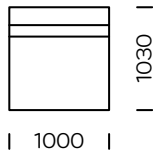

| Technical information Sofa BEONE (mm) |                |     |   |               |      |
|---------------------------------------|----------------|-----|---|---------------|------|
| 1                                     | Total high     | 750 | 5 | Armrest width | 180  |
| 2                                     | Seat height    | 380 | 6 | Total depth   | 1030 |
| 3                                     | Armrest height | 530 | 7 | Seat depth    | 700  |
| 4                                     | Legs height    | 40  | 8 | Sleeping area | -    |

Sofa 1

Sofa 2

Sofa 3

Left seat 1

Left seat 2

Corner seat

All offered elements can be order in the left and right option

Central seat 1