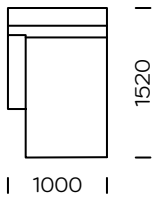

| Technical information Sofa BEONE (mm) |                |     |   |               |      |
|---------------------------------------|----------------|-----|---|---------------|------|
| 1                                     | Total high     | 750 | 5 | Armrest width | 180  |
| 2                                     | Seat height    | 380 | 6 | Total depth   | 1030 |
| 3                                     | Armrest height | 530 | 7 | Seat depth    | 700  |
| 4                                     | Legs height    | 40  | 8 | Sleeping area | -    |

Sofa 1

Sofa 2

Sofa 3

Left seat 1

Left seat 2

Corner seat

All offered elements can be order in the left and right option

Central seat 1

Central seat 2

Left chaise longue 1

Left chaise longue 2

Pouf

Cushion

All offered elements can be order in the left and right option