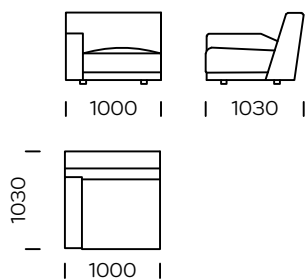

| Technical information Sofa BEONE (mm) |                |     |   |               |      |
|---------------------------------------|----------------|-----|---|---------------|------|
| 1                                     | Total high     | 750 | 5 | Armrest width | 180  |
| 2                                     | Seat height    | 380 | 6 | Total depth   | 1030 |
| 3                                     | Armrest height | 530 | 7 | Seat depth    | 700  |
| 4                                     | Legs height    | 40  | 8 | Sleeping area | -    |

Sofa 1

Sofa 2

Sofa 3

Left seat 1

Left seat 2

Corner seat

All offered elements can be order in the left and right option

Central seat 1