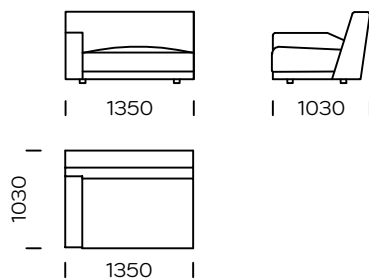

| Technical information Sofa BEONE (mm) |                |     |   |               |      |
|---------------------------------------|----------------|-----|---|---------------|------|
| 1                                     | Total high     | 750 | 5 | Armrest width | 180  |
| 2                                     | Seat height    | 380 | 6 | Total depth   | 1030 |
| 3                                     | Armrest height | 530 | 7 | Seat depth    | 700  |
| 4                                     | Legs height    | 40  | 8 | Sleeping area | -    |

Sofa 1

Sofa 2

Sofa 3

Left seat 1

Left seat 2

Corner seat

All offered elements can be order in the left and right option

Central seat 1