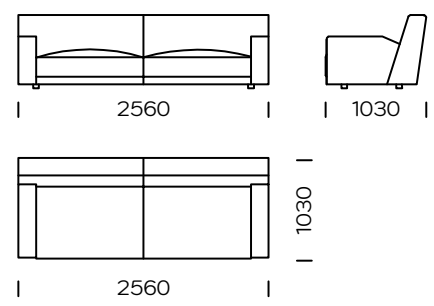

| Technical information Sofa BEONE (mm) |                |     |   |               |      |
|---------------------------------------|----------------|-----|---|---------------|------|
| 1                                     | Total high     | 750 | 5 | Armrest width | 180  |
| 2                                     | Seat height    | 380 | 6 | Total depth   | 1030 |
| 3                                     | Armrest height | 530 | 7 | Seat depth    | 700  |
| 4                                     | Legs height    | 40  | 8 | Sleeping area | -    |

Sofa 1

Sofa 2

Sofa 3

Left seat 1

Left seat 2

Corner seat

All offered elements can be order in the left and right option

Central seat 1