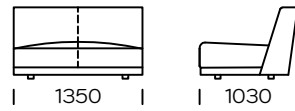

Central seat 2