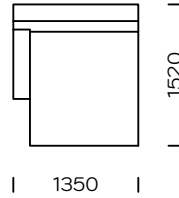

| Technical information Sofa BEONE (mm) |                |     |   |               |      |
|---------------------------------------|----------------|-----|---|---------------|------|
| 1                                     | Total high     | 750 | 5 | Armrest width | 180  |
| 2                                     | Seat height    | 380 | 6 | Total depth   | 1030 |
| 3                                     | Armrest height | 530 | 7 | Seat depth    | 700  |
| 4                                     | Legs height    | 40  | 8 | Sleeping area | -    |

Sofa 1

Sofa 2

Sofa 3

Left seat 1

Left seat 2

Corner seat

All offered elements can be order in the left and right option

Central seat 1

Central seat 2

Left chaise longue 1

Left chaise longue 2

Pouf

Cushion

All offered elements can be order in the left and right option