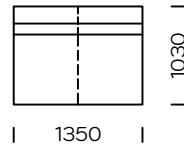

Central seat 2