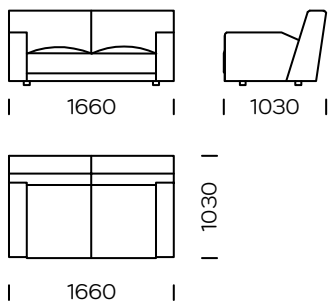

Technical information Sofa BEONE (mm)					
1	Total high	750	5	Armrest width	180
2	Seat height	380	6	Total depth	1030
3	Armrest height	530	7	Seat depth	700
4	Legs height	40	8	Sleeping area	-

Sofa 1