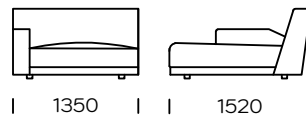

Left chaise longue 2