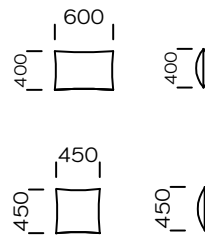

| Technical information Sofa BEONE (mm) |                |     |   |               |      |
|---------------------------------------|----------------|-----|---|---------------|------|
| 1                                     | Total high     | 750 | 5 | Armrest width | 180  |
| 2                                     | Seat height    | 380 | 6 | Total depth   | 1030 |
| 3                                     | Armrest height | 530 | 7 | Seat depth    | 700  |
| 4                                     | Legs height    | 40  | 8 | Sleeping area | -    |

Sofa 1

Sofa 2

Sofa 3

Left seat 1

Left seat 2

Corner seat

All offered elements can be order in the left and right option

Central seat 1

Central seat 2

Left chaise longue 1

Left chaise longue 2

Pouf

Cushion

All offered elements can be order in the left and right option