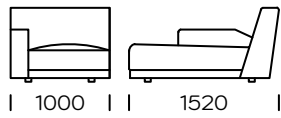

Left chaise longue 1