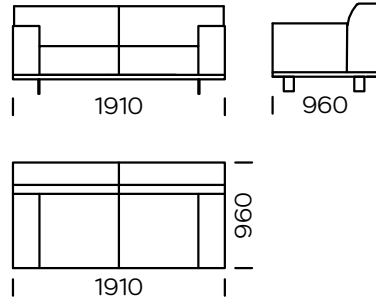

LEGS

metal, ral 9006 grey mat color

Aero is a universal sofa with a strong personality. It is worth paying attention to the decorative reverse stitching, enriched with thick threads. This makes that the imperfections as if the cover is put the other way round. This model seems to be floating above ground because it is supported on modern, straight legs made from durable, powder-coated metal. The Aero sofa is a universal model which may be interpreted with the modern, elegant, classic and traditional style.

Technical information Sofa AERO (mm)					
1	Total high	790	5	Armrest width	240
2	Seat height	430	6	Total depth	960
3	Armrest height	610	7	Seat depth	600-650
4	Legs height	130	8	Sleeping area	-

2-Seater Sofa

2-Seater Sofa PLUS

3-Seater Sofa

3-Seater Sofa PLUS

3-Seater Sofa MAXI

Left 2-Seater Seat

Left 2-Seater Seat PLUS

Left 3-Seater Seat

All offered elements can be order in the left and right option