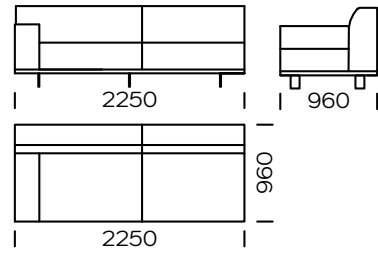

Technical information Sofa AERO (mm)					
1	Total high	790	5	Armrest width	240
2	Seat height	430	6	Total depth	960
3	Armrest height	610	7	Seat depth	600-650
4	Legs height	130	8	Sleeping area	-

2-Seater Sofa

2-Seater Sofa PLUS

3-Seater Sofa

3-Seater Sofa PLUS

3-Seater Sofa MAXI

Left 2-Seater Seat

Left 2-Seater Seat PLUS

Left 3-Seater Seat

All offered elements can be order in the left and right option

Left 3-Seater Seat PLUS

Left 3-Seater Seat MAXI

Right chaise longue 1

Right chaise longue 2

Right chaise longue 3

All offered elements can be order in the left and right option