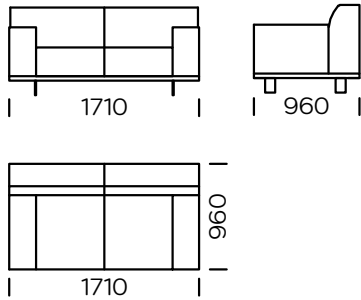

Technical information Sofa AERO (mm)					
1	Total high	790	5	Armrest width	240
2	Seat height	430	6	Total depth	960
3	Armrest height	610	7	Seat depth	600-650
4	Legs height	130	8	Sleeping area	-

2-Seater Sofa

2-Seater Sofa PLUS

3-Seater Sofa

3-Seater Sofa PLUS

3-Seater Sofa MAXI

Left 2-Seater Seat

Left 2-Seater Seat PLUS

Left 3-Seater Seat

All offered elements can be order in the left and right option

Left 3-Seater Seat PLUS

Left 3-Seater Seat MAXI

Right chaise longue 1

Right chaise longue 2

Right chaise longue 3

All offered elements can be order in the left and right option