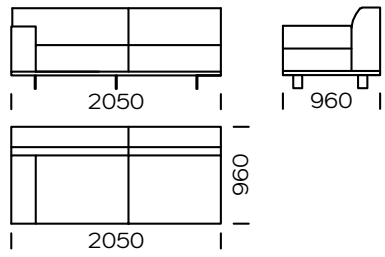

Technical information Sofa AERO (mm)					
1	Total high	790	5	Armrest width	240
2	Seat height	430	6	Total depth	960
3	Armrest height	610	7	Seat depth	600-650
4	Legs height	130	8	Sleeping area	-

2-Seater Sofa

2-Seater Sofa PLUS

3-Seater Sofa

3-Seater Sofa PLUS

3-Seater Sofa MAXI

Left 2-Seater Seat

Left 2-Seater Seat PLUS

Left 3-Seater Seat

All offered elements can be order in the left and right option

Left 3-Seater Seat PLUS

Left 3-Seater Seat MAXI

Right chaise longue 1

Right chaise longue 2

Right chaise longue 3

All offered elements can be order in the left and right option