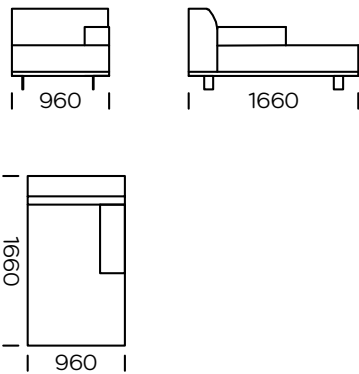

Technical information Sofa AERO (mm)					
1	Total high	790	5	Armrest width	240
2	Seat height	430	6	Total depth	960
3	Armrest height	610	7	Seat depth	600-650
4	Legs height	130	8	Sleeping area	-

2-Seater Sofa

2-Seater Sofa PLUS

3-Seater Sofa

3-Seater Sofa PLUS

3-Seater Sofa MAXI

Left 2-Seater Seat

Left 2-Seater Seat PLUS

Left 3-Seater Seat

All offered elements can be order in the left and right option

Left 3-Seater Seat PLUS

Left 3-Seater Seat MAXI

Right chaise longue 1

Right chaise longue 2

Right chaise longue 3

All offered elements can be order in the left and right option