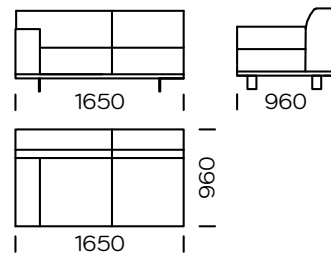

Technical information Sofa AERO (mm)					
1	Total high	790	5	Armrest width	240
2	Seat height	430	6	Total depth	960
3	Armrest height	610	7	Seat depth	600-650
4	Legs height	130	8	Sleeping area	-

2-Seater Sofa

2-Seater Sofa PLUS

3-Seater Sofa

3-Seater Sofa PLUS

3-Seater Sofa MAXI

Left 2-Seater Seat

Left 2-Seater Seat PLUS

Left 3-Seater Seat

All offered elements can be order in the left and right option

Left 3-Seater Seat PLUS

Left 3-Seater Seat MAXI

Right chaise longue 1

Right chaise longue 2

Right chaise longue 3

All offered elements can be order in the left and right option