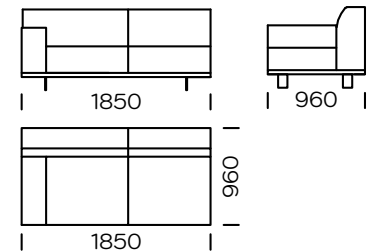

Technical information Sofa AERO (mm)					
1	Total high	790	5	Armrest width	240
2	Seat height	430	6	Total depth	960
3	Armrest height	610	7	Seat depth	600-650
4	Legs height	130	8	Sleeping area	-

2-Seater Sofa

2-Seater Sofa PLUS

3-Seater Sofa

3-Seater Sofa PLUS

3-Seater Sofa MAXI

Left 2-Seater Seat

Left 2-Seater Seat PLUS

Left 3-Seater Seat

All offered elements can be order in the left and right option

Left 3-Seater Seat PLUS

Left 3-Seater Seat MAXI

Right chaise longue 1

Right chaise longue 2

Right chaise longue 3

All offered elements can be order in the left and right option