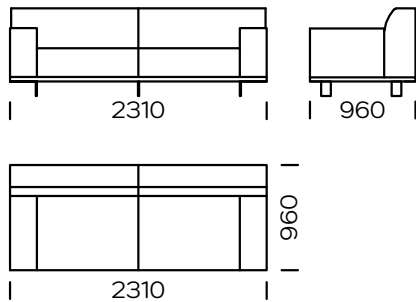

Technical information Sofa AERO (mm)					
1	Total high	790	5	Armrest width	240
2	Seat height	430	6	Total depth	960
3	Armrest height	610	7	Seat depth	600-650
4	Legs height	130	8	Sleeping area	-

2-Seater Sofa

2-Seater Sofa PLUS

3-Seater Sofa

3-Seater Sofa PLUS

3-Seater Sofa MAXI

Left 2-Seater Seat

Left 2-Seater Seat PLUS

Left 3-Seater Seat

All offered elements can be order in the left and right option

Left 3-Seater Seat PLUS

Left 3-Seater Seat MAXI

Right chaise longue 1

Right chaise longue 2

Right chaise longue 3

All offered elements can be order in the left and right option