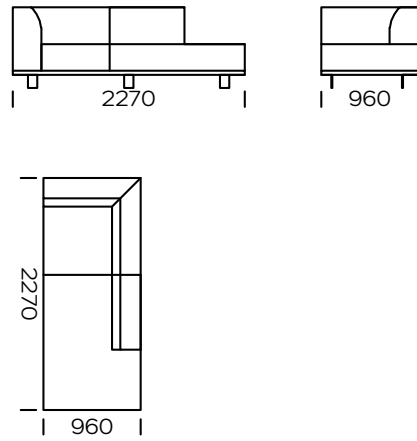

Technical information Sofa AERO (mm)					
1	Total high	790	5	Armrest width	240
2	Seat height	430	6	Total depth	960
3	Armrest height	610	7	Seat depth	600-650
4	Legs height	130	8	Sleeping area	-

2-Seater Sofa

2-Seater Sofa PLUS

3-Seater Sofa

3-Seater Sofa PLUS

3-Seater Sofa MAXI

Left 2-Seater Seat

Left 2-Seater Seat PLUS

Left 3-Seater Seat

All offered elements can be order in the left and right option

Left 3-Seater Seat PLUS

Left 3-Seater Seat MAXI

Right chaise longue 1

Right chaise longue 2

Right chaise longue 3

All offered elements can be order in the left and right option