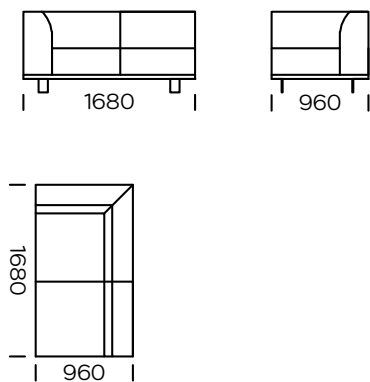

Technical information Sofa AERO (mm)					
1	Total high	790	5	Armrest width	240
2	Seat height	430	6	Total depth	960
3	Armrest height	610	7	Seat depth	600-650
4	Legs height	130	8	Sleeping area	-

2-Seater Sofa

2-Seater Sofa PLUS

3-Seater Sofa

3-Seater Sofa PLUS

3-Seater Sofa MAXI

Left 2-Seater Seat

Left 2-Seater Seat PLUS

Left 3-Seater Seat

All offered elements can be order in the left and right option

Left 3-Seater Seat PLUS

Left 3-Seater Seat MAXI

Right chaise longue 1

Right chaise longue 2

Right chaise longue 3

All offered elements can be order in the left and right option