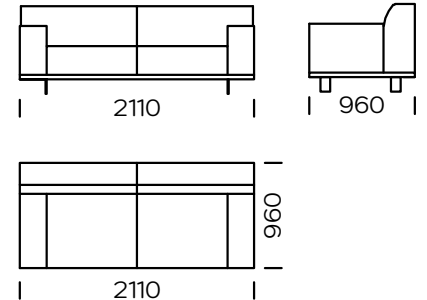

Technical information Sofa AERO (mm)					
1	Total high	790	5	Armrest width	240
2	Seat height	430	6	Total depth	960
3	Armrest height	610	7	Seat depth	600-650
4	Legs height	130	8	Sleeping area	-

2-Seater Sofa

2-Seater Sofa PLUS

3-Seater Sofa

3-Seater Sofa PLUS

3-Seater Sofa MAXI

Left 2-Seater Seat

Left 2-Seater Seat PLUS

Left 3-Seater Seat

All offered elements can be order in the left and right option

Left 3-Seater Seat PLUS

Left 3-Seater Seat MAXI

Right chaise longue 1

Right chaise longue 2

Right chaise longue 3

All offered elements can be order in the left and right option