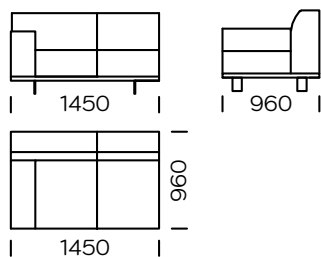

Technical information Sofa AERO (mm)					
1	Total high	790	5	Armrest width	240
2	Seat height	430	6	Total depth	960
3	Armrest height	610	7	Seat depth	600-650
4	Legs height	130	8	Sleeping area	-

2-Seater Sofa

2-Seater Sofa PLUS

3-Seater Sofa

3-Seater Sofa PLUS

3-Seater Sofa MAXI

Left 2-Seater Seat

Left 2-Seater Seat PLUS

Left 3-Seater Seat

All offered elements can be order in the left and right option

Left 3-Seater Seat PLUS

Left 3-Seater Seat MAXI

Right chaise longue 1

Right chaise longue 2

Right chaise longue 3

All offered elements can be order in the left and right option