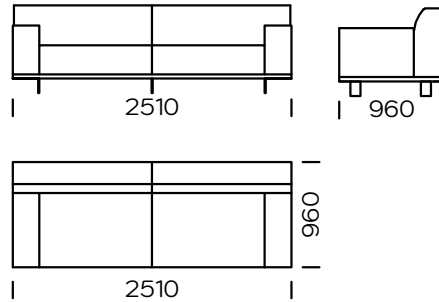

Technical information Sofa AERO (mm)					
1	Total high	790	5	Armrest width	240
2	Seat height	430	6	Total depth	960
3	Armrest height	610	7	Seat depth	600-650
4	Legs height	130	8	Sleeping area	-

2-Seater Sofa

2-Seater Sofa PLUS

3-Seater Sofa

3-Seater Sofa PLUS

3-Seater Sofa MAXI

Left 2-Seater Seat

Left 2-Seater Seat PLUS

Left 3-Seater Seat

All offered elements can be order in the left and right option

Left 3-Seater Seat PLUS

Left 3-Seater Seat MAXI

Right chaise longue 1

Right chaise longue 2

Right chaise longue 3

All offered elements can be order in the left and right option