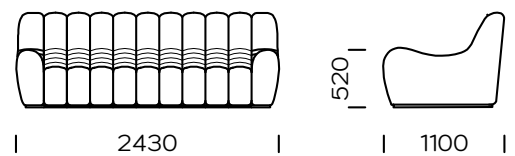

## **FRAME**

metal, mat black color

Wadi collection includes a double and triple sofa, an armchair and a pouf. Regardless of the space, Wadi will not dominate it and will become a distinctive element of the interior. Its characteristic form consists of a combination of narrow modules. It is super comfortable and the covers are removable for maintenance. Wadi collection is designed and produced within the circular economy model and has been recognised with prestigious awards - Must Have 2020 and Good Design 2020.

Technical information (mm)					
1	Total height	850	4	Armrest width	270
2	Seat height	380	5	Seat module width	210
3	Total depth	1100	6	Seat depth	730

**Sofa 1**

**Sofa 2**

Sofa 1

Sofa 2

**Armchair**

**Pouf**