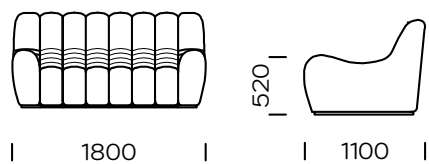

## **FRAME**

metal, mat black color

Wadi collection includes a double and triple sofa, an armchair and a pouf. Regardless of the space, Wadi will not dominate it and will become a distinctive element of the interior. Its characteristic form consists of a combination of narrow modules. It is super comfortable and the covers are removable for maintenance. Wadi collection is designed and produced within the circular economy model and has been recognised with prestigious awards - Must Have 2020 and Good Design 2020.

Technical information (mm)					
1	Total height	850	4	Armrest width	270
2	Seat height	380	5	Seat module width	210
3	Total depth	1100	6	Seat depth	730

**Sofa 1**

**Sofa 2**

Sofa 1

Sofa 2

**Armchair**

**Pouf**