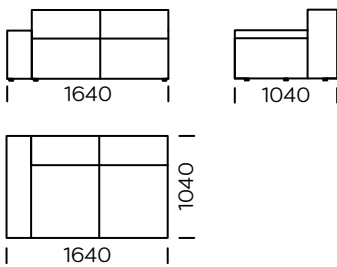

Technical information (mm)					
1	Total height	700	4	Armrest width	250
2	Seat height	430	5	Total depth	1040
3	Armrest height - Low Armrest - Hight Armrest	490	6	Seat depth	650-700
		700	7	Legs height	20

Sofa 1

Sofa 2

Sofa 3

As a standard, the sofa has a low armrest (high armrest available)

Left seat A1

Left seat A2

Left seat A3

The Seat A1/A2/A3 seat is equipped with low armrest

Left seat B1

Left seat B2

Left seat B3

The B1/B2/B3 seat is equipped with high armrest

All offered elements can be order in the left and right option

Central seat A1

Central seat A2

Central seat A3

Central seat B1

Central seat B2

Central seat B3

Central seat C1

Central seat C2

Central seat C3

All offered elements can be order in the left and right option

Left chaise longue 1