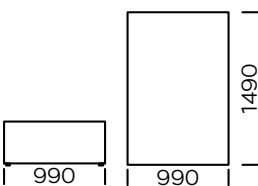

Central seat B1

Central seat B2

Central seat B3

Central seat C1

Central seat C2

Central seat C3

All offered elements can be order in the left and right option

Left chaise longue 1

Left chaise longue 2

As a standard, the chaise longue has a low armrest (High armrest available)

Left corner seat

Right backrest sofa module

Pouf 1

Pouf 2

Pouf 3

Cushion