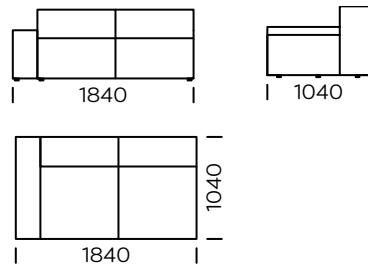

Technical information (mm)					
1	Total height	700	4	Armrest width	250
2	Seat height	430	5	Total depth	1040
3	Armrest height - Low Armrest - Hight Armrest	490	6	Seat depth	650-700
		700	7	Legs height	20

Sofa 1

Sofa 2

Sofa 3

As a standard, the sofa has a low armrest (high armrest available)

Left seat A1

Left seat A2

Left seat A3

The Seat A1/A2/A3 seat is equipped with low armrest

Left seat B1

Left seat B2

Left seat B3

The B1/B2/B3 seat is equipped with high armrest

All offered elements can be order in the left and right option

Central seat A1

Central seat A2

Central seat A3