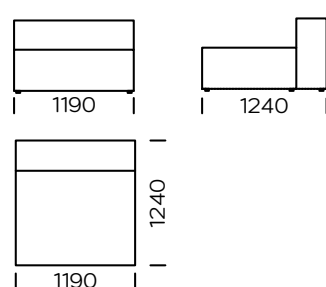

Technical information (mm)					
1	Total height	700	4	Armrest width	250
2	Seat height	430	5	Total depth	1040
3	Armrest height - Low Armrest - Hight Armrest	490	6	Seat depth	650-700
		700	7	Legs height	20

Left seat B1

Left seat B2

Left seat B3

The B1/B2/B3 seat is equipped with high armrest

All offered elements can be order in the left and right option

Central seat A1

Central seat A2

Central seat A3

Central seat B1

Central seat B2

Central seat B3

Central seat C1

Central seat C2

Central seat C3

All offered elements can be order in the left and right option

Left chaise longue 1