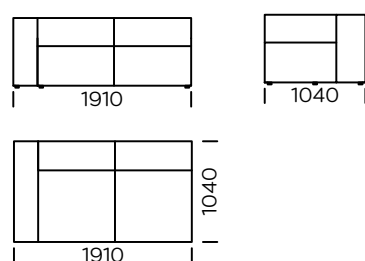

Technical information (mm)					
1	Total height	700	4	Armrest width	250
2	Seat height	430	5	Total depth	1040
3	Armrest height - Low Armrest - Hight Armrest	490	6	Seat depth	650-700
		700	7	Legs height	20

Sofa 1

Sofa 2

Sofa 3

As a standard, the sofa has a low armrest (high armrest available)

Left seat A1

Left seat A2

Left seat A3

The Seat A1/A2/A3 seat is equipped with low armrest

Left seat B1

Left seat B2

Left seat B3

The B1/B2/B3 seat is equipped with high armrest

All offered elements can be order in the left and right option

Central seat A1

Central seat A2

Central seat A3