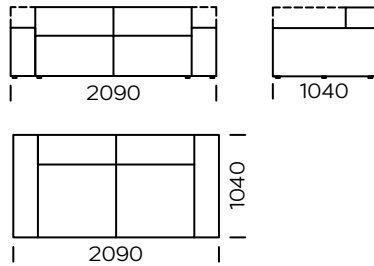

Technical information (mm)					
1	Total height	700	4	Armrest width	250
2	Seat height	430	5	Total depth	1040
3	Armrest height - Low Armrest - Hight Armrest	490	6	Seat depth	650-700
		700	7	Legs height	20

Sofa 2

As a standard, the sofa has a low armrest (high armrest available)

The Seat A1/A2/A3 seat is equipped with low armrest

The B1/B2/B3 seat is equipped with high armrest

All offered elements can be order in the left and right option