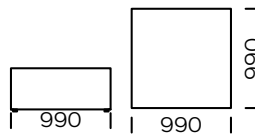

Left seat B1

Left seat B2

Left seat B3

The B1/B2/B3 seat is equipped with high armrest

All offered elements can be order in the left and right option

Central seat A1

Central seat A2

Central seat A3

Central seat B1

Central seat B2

Central seat B3

Central seat C1

Central seat C2

Central seat C3

All offered elements can be order in the left and right option

Left chaise longue 1

Left chaise longue 2

As a standard, the chaise longue has a low armrest (High armrest available)

Left corner seat

Right backrest sofa module

Pouf 1

Pouf 2

Pouf 3

Cushion