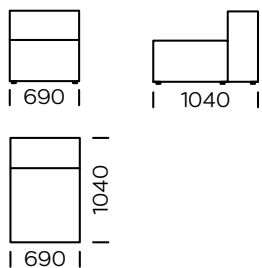

Technical information (mm)					
1	Total height	700	4	Armrest width	250
2	Seat height	430	5	Total depth	1040
3	Armrest height - Low Armrest - Hight Armrest	490	6	Seat depth	650-700
		700	7	Legs height	20

Left seat B1

Left seat B2

Left seat B3

The B1/B2/B3 seat is equipped with high armrest

All offered elements can be order in the left and right option

Central seat A1

Central seat A2

Central seat A3

Central seat B1

Central seat B2

Central seat B3

Central seat C1

Central seat C2

Central seat C3

All offered elements can be order in the left and right option

Left chaise longue 1