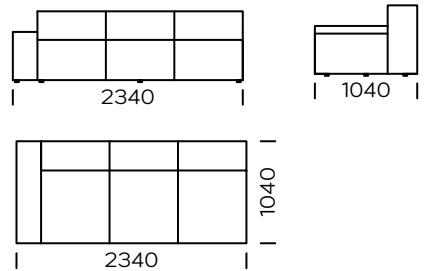

Technical information (mm)					
1	Total height	700	4	Armrest width	250
2	Seat height	430	5	Total depth	1040
3	Armrest height - Low Armrest - Hight Armrest	490	6	Seat depth	650-700
		700	7	Legs height	20

Sofa 1

Sofa 2

Sofa 3

As a standard, the sofa has a low armrest (high armrest available)

Left seat A1

Left seat A2

Left seat A3

The Seat A1/A2/A3 seat is equipped with low armrest

Left seat B1

Left seat B2

Left seat B3

The B1/B2/B3 seat is equipped with high armrest

All offered elements can be order in the left and right option

Central seat A1

Central seat A2

Central seat A3

Central seat B1

Central seat B2

Central seat B3

Central seat C1

Central seat C2

Central seat C3

All offered elements can be order in the left and right option

Left chaise longue 1