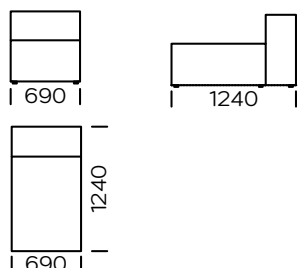

Technical information (mm)					
1	Total height	700	4	Armrest width	250
2	Seat height	430	5	Total depth	1040
3	Armrest height - Low Armrest - Hight Armrest	490	6	Seat depth	650-700
		700	7	Legs height	20

Left seat B1

Left seat B2

Left seat B3

The B1/B2/B3 seat is equipped with high armrest

All offered elements can be order in the left and right option

Central seat A1

Central seat A2

Central seat A3

Central seat B1

Central seat B2

Central seat B3

Central seat C1

Central seat C2

Central seat C3

All offered elements can be order in the left and right option

Left chaise longue 1