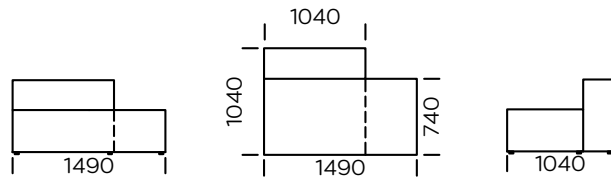

Central seat B1

Central seat B2

Central seat B3

Central seat C1

Central seat C2

Central seat C3

All offered elements can be order in the left and right option

Left chaise longue 1

Left chaise longue 2

As a standard, the chaise longue has a low armrest (High armrest available)

Left corner seat

Right backrest sofa module

Pouf 1

Pouf 2

Pouf 3

Cushion