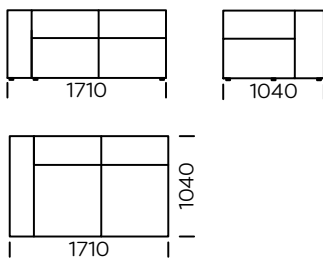

Technical information (mm)					
1	Total height	700	4	Armrest width	250
2	Seat height	430	5	Total depth	1040
3	Armrest height - Low Armrest - Hight Armrest	490	6	Seat depth	650-700
		700	7	Legs height	20

Sofa 1

Sofa 2

Sofa 3

As a standard, the sofa has a low armrest (high armrest available)

Left seat A1

Left seat A2

Left seat A3

The Seat A1/A2/A3 seat is equipped with low armrest

Left seat B1

Left seat B2

Left seat B3

The B1/B2/B3 seat is equipped with high armrest

All offered elements can be order in the left and right option

Central seat A1

Central seat A2

Central seat A3

Central seat B1

Central seat B2

Central seat B3

Central seat C1

Central seat C2

Central seat C3

All offered elements can be order in the left and right option

Left chaise longue 1