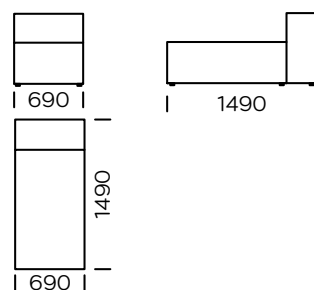

Technical information (mm)					
1	Total height	700	4	Armrest width	250
2	Seat height	430	5	Total depth	1040
3	Armrest height - Low Armrest - Hight Armrest	490	6	Seat depth	650-700
		700	7	Legs height	20

Left seat B1

Left seat B2

Left seat B3

The B1/B2/B3 seat is equipped with high armrest

All offered elements can be order in the left and right option

Central seat A1

Central seat A2

Central seat A3

Central seat B1

Central seat B2

Central seat B3

Central seat C1

Central seat C2

Central seat C3

All offered elements can be order in the left and right option

Left chaise longue 1