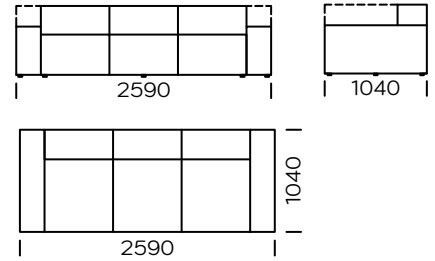

Technical information (mm)					
1	Total height	700	4	Armrest width	250
2	Seat height	430	5	Total depth	1040
3	Armrest height - Low Armrest - Hight Armrest	490	6	Seat depth	650-700
		700	7	Legs height	20

Sofa 1

Sofa 2

Sofa 3

As a standard, the sofa has a low armrest (high armrest available)

Left seat A1

Left seat A2

Left seat A3

The Seat A1/A2/A3 seat is equipped with low armrest