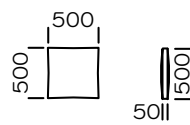

Left seat B1

Left seat B2

Left seat B3

The B1/B2/B3 seat is equipped with high armrest

All offered elements can be order in the left and right option

Central seat A1

Central seat A2

Central seat A3

Central seat B1

Central seat B2

Central seat B3

Central seat C1

Central seat C2

Central seat C3

All offered elements can be order in the left and right option

Left chaise longue 1

Left chaise longue 2

As a standard, the chaise longue has a low armrest (High armrest available)

Left corner seat

Right backrest sofa module

Pouf 1

Pouf 2

Pouf 3

Cushion