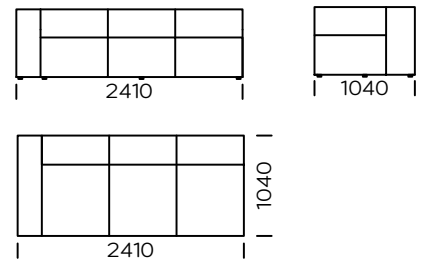

Technical information (mm)					
1	Total height	700	4	Armrest width	250
2	Seat height	430	5	Total depth	1040
3	Armrest height - Low Armrest - Hight Armrest	490	6	Seat depth	650-700
		700	7	Legs height	20

Sofa 1

Sofa 2

Sofa 3

As a standard, the sofa has a low armrest (high armrest available)

Left seat A1

Left seat A2

Left seat A3

The Seat A1/A2/A3 seat is equipped with low armrest

Left seat B1

Left seat B2

Left seat B3

The B1/B2/B3 seat is equipped with high armrest

All offered elements can be order in the left and right option

Central seat A1

Central seat A2

Central seat A3

Central seat B1

Central seat B2

Central seat B3

Central seat C1

Central seat C2

Central seat C3

All offered elements can be order in the left and right option

Left chaise longue 1