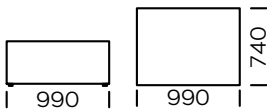

Central seat B1

Central seat B2

Central seat B3

Central seat C1

Central seat C2

Central seat C3

All offered elements can be order in the left and right option

Left chaise longue 1

Left chaise longue 2

As a standard, the chaise longue has a low armrest (High armrest available)

Left corner seat

Right backrest sofa module

Pouf 1

Pouf 2

Pouf 3

Cushion