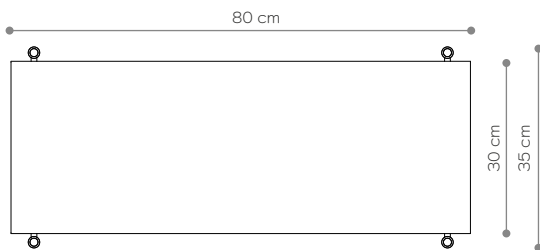

BAMBA

Plant Stand 01

DIMENSIONS

Height	26 cm
Width	80 cm
Depth	35 cm

ELEMENTS

leg 16 cm	4x
leg 26 cm	0x
leg 36 cm	0x
wooden shelf	0x
steel shelf	1x
top cap	4x
adjustable foot	4x
wall clip	2x

shelf - top view

Sideboard 05

DIMENSIONS

Height	96 cm
Width	80 cm
Depth	35 cm

ELEMENTS

leg 16 cm	4x
leg 26 cm	4x
leg 36 cm	4x
wooden shelf	2x
steel shelf	1x
top cap	4x
adjustable foot	4x
wall clip	2x

shelf - top view

FINISHES

RAL 9005
matt black

Sideboard 10

DIMENSIONS

Height	106 cm
Width	224 cm
Depth	35 cm

ELEMENTS

leg 16 cm	24x
leg 26 cm	0x
leg 36 cm	8x
wooden shelf	5x
steel shelf	3x
top cap	8x
adjustable foot	8x
wall clip	4x