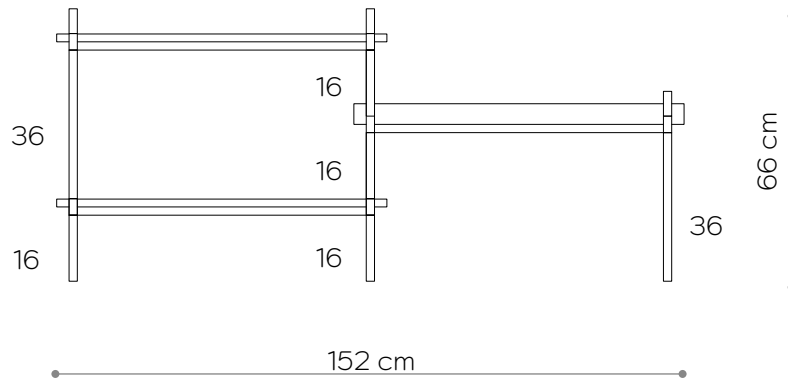

BAMBA

Plant Stand 01

DIMENSIONS

Height	26 cm
Width	80 cm
Depth	35 cm

ELEMENTS

leg 16 cm	4x
leg 26 cm	0x
leg 36 cm	0x
wooden shelf	0x
steel shelf	1x
top cap	4x
adjustable foot	4x
wall clip	2x

shelf - top view

steel shelf - side view

RAL 9003
matt white

RAL 8022
black brown

RAL 9005
matt black

Sideboard 03

DIMENSIONS

Height	66 cm
Width	152 cm
Depth	35 cm

ELEMENTS

RAL 9003
matt white

RAL 8022
black brown

RAL 9005
matt black

Sideboard 04

DIMENSIONS

Height	66 cm
Width	152 cm
Depth	35 cm

ELEMENTS

leg 16 cm	8x
leg 26 cm	0x
leg 36 cm	4x
wooden shelf	3x
steel shelf	0x
top cap	6x
adjustable foot	6x
wall clip	3x

Sideboard 05

DIMENSIONS

Height	96 cm
Width	80 cm
Depth	35 cm

ELEMENTS

leg 16 cm	4x
leg 26 cm	4x
leg 36 cm	4x
wooden shelf	2x
steel shelf	1x
top cap	4x
adjustable foot	4x
wall clip	2x

shelf - top view

FINISHES