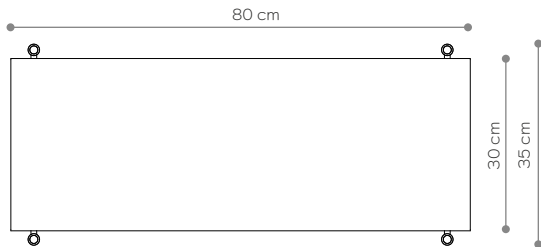

BAMBA

Plant Stand 01

DIMENSIONS

Height	26 cm
Width	80 cm
Depth	35 cm

ELEMENTS

leg 16 cm	4x
leg 26 cm	0x
leg 36 cm	0x
wooden shelf	0x
steel shelf	1x
top cap	4x
adjustable foot	4x
wall clip	2x

shelf - top view

RAL 9003
matt white

RAL 8022
black brown

RAL 9005
matt black

Sideboard 04

DIMENSIONS

Height	66 cm
Width	152 cm
Depth	35 cm

ELEMENTS

leg 16 cm	8x
leg 26 cm	0x
leg 36 cm	4x
wooden shelf	3x
steel shelf	0x
top cap	6x
adjustable foot	6x
wall clip	3x

Sideboard 05

DIMENSIONS

Height	96 cm
Width	80 cm
Depth	35 cm

ELEMENTS

leg 16 cm	4x
leg 26 cm	4x
leg 36 cm	4x
wooden shelf	2x
steel shelf	1x
top cap	4x
adjustable foot	4x
wall clip	2x

shelf - top view

FINISHES

DIMENSIONS

Height	106 cm
Width	80 cm
Depth	35 cm

ELEMENTS

leg 16 cm	4x
leg 26 cm	0x
leg 36 cm	8x
wooden shelf	3x
steel shelf	0x
top cap	4x
adjustable foot	4x
wall clip	2x

shelf - top view

FINISHES

oak veneer