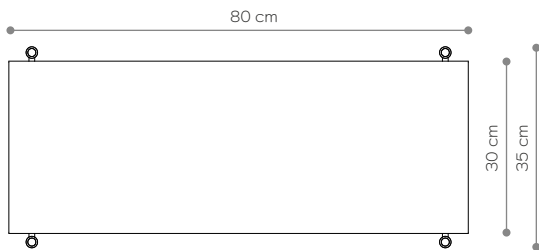

shelf - top view

FINISHES