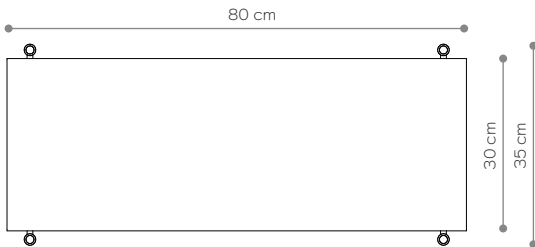

BAMBA

Plant Stand 01

DIMENSIONS

Height	26 cm
Width	80 cm
Depth	35 cm

ELEMENTS

leg 16 cm	4x
leg 26 cm	0x
leg 36 cm	0x
wooden shelf	0x
steel shelf	1x
top cap	4x
adjustable foot	4x
wall clip	2x

shelf - top view

Sideboard 05

DIMENSIONS

Height	96 cm
Width	80 cm
Depth	35 cm

ELEMENTS

leg 16 cm	4x
leg 26 cm	4x
leg 36 cm	4x
wooden shelf	2x
steel shelf	1x
top cap	4x
adjustable foot	4x
wall clip	2x

shelf - top view

FINISHES

Bookcase 05

DIMENSIONS

Height	186 cm
Width	80 cm
Depth	35 cm

ELEMENTS

leg 16 cm	4x
leg 26 cm	0x
leg 36 cm	16x
wooden shelf	5x
steel shelf	0x
top cap	4x
adjustable foot	4x
wall clip	2x

shelf - top view

FINISHES