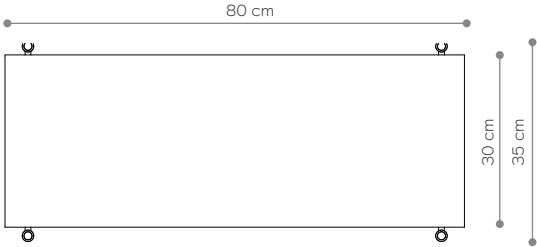

shelf - top view

FINISHES