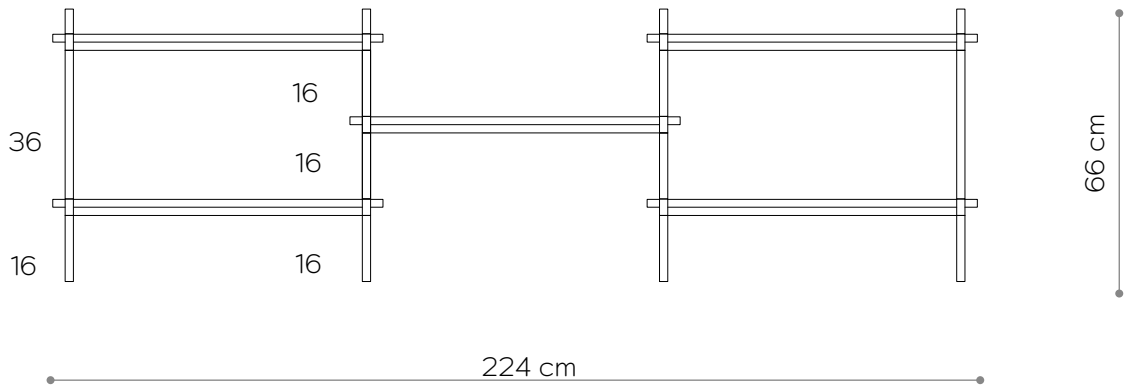

BAMBA

Plant Stand 01

DIMENSIONS

Height	26 cm
Width	80 cm
Depth	35 cm

ELEMENTS

leg 16 cm	4x
leg 26 cm	0x
leg 36 cm	0x
wooden shelf	0x
steel shelf	1x
top cap	4x
adjustable foot	4x
wall clip	2x

shelf - top view

Sideboard 05

DIMENSIONS

Height	96 cm
Width	80 cm
Depth	35 cm

ELEMENTS

leg 16 cm	4x
leg 26 cm	4x
leg 36 cm	4x
wooden shelf	2x
steel shelf	1x
top cap	4x
adjustable foot	4x
wall clip	2x

shelf - top view

FINISHES

DIMENSIONS

Height	106 cm
Width	80 cm
Depth	35 cm

ELEMENTS

leg 16 cm	4x
leg 26 cm	0x
leg 36 cm	8x
wooden shelf	3x
steel shelf	0x
top cap	4x
adjustable foot	4x
wall clip	2x

shelf - top view

FINISHES

oak veneer

steel shelf - side view

RAL 9003
matt white

RAL 8022
black brown

RAL 9005
matt black

Sideboard 08

DIMENSIONS

Height	66 cm
Width	224 cm
Depth	35 cm

ELEMENTS