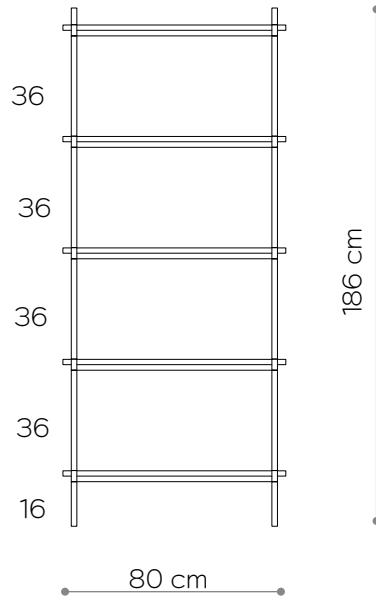

Sideboard 05

DIMENSIONS

Height	96 cm
Width	80 cm
Depth	35 cm

ELEMENTS

leg 16 cm	4x
leg 26 cm	4x
leg 36 cm	4x
wooden shelf	2x
steel shelf	1x
top cap	4x
adjustable foot	4x
wall clip	2x

shelf - top view

FINISHES

DIMENSIONS

Height	146 cm
Width	80 cm
Depth	35 cm

ELEMENTS

leg 16 cm	4x
leg 26 cm	0x
leg 36 cm	12x
wooden shelf	2x
steel shelf	2x
top cap	4x
adjustable foot	4x
wall clip	2x

shelf - top view

FINISHES

oak veneer

Height	146 cm
Width	80 cm
Depth	35 cm

ELEMENTS

leg 16 cm	4x
leg 26 cm	0x
leg 36 cm	12x
wooden shelf	0x
steel shelf	4x
top cap	4x
adjustable foot	4x
wall clip	2x

shelf - top view

steel shelf - side view

FINISHES

Bookcase 05

DIMENSIONS

Height	186 cm
Width	80 cm
Depth	35 cm

ELEMENTS

leg 16 cm	4x
leg 26 cm	0x
leg 36 cm	16x
wooden shelf	5x
steel shelf	0x
top cap	4x
adjustable foot	4x
wall clip	2x

shelf - top view

FINISHES