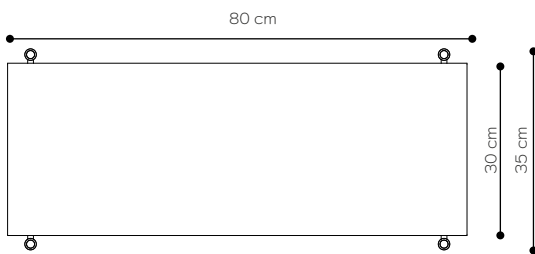

BAMBA

Plant Stand 01

DIMENSIONS

Height	26 cm
Width	80 cm
Depth	35 cm

ELEMENTS

leg 16 cm	4x
leg 26 cm	0x
leg 36 cm	0x
wooden shelf	0x
steel shelf	1x
top cap	4x
adjustable foot	4x
wall clip	2x

shelf - top view

Sideboard 05

DIMENSIONS

Height	96 cm
Width	80 cm
Depth	35 cm

ELEMENTS

leg 16 cm	4x
leg 26 cm	4x
leg 36 cm	4x
wooden shelf	2x
steel shelf	1x
top cap	4x
adjustable foot	4x
wall clip	2x

shelf - top view

FINISHES

DIMENSIONS

Height	146 cm
Width	80 cm
Depth	35 cm

ELEMENTS

leg 16 cm	4x
leg 26 cm	0x
leg 36 cm	12x
wooden shelf	2x
steel shelf	2x
top cap	4x
adjustable foot	4x
wall clip	2x

shelf - top view

FINISHES

oak veneer