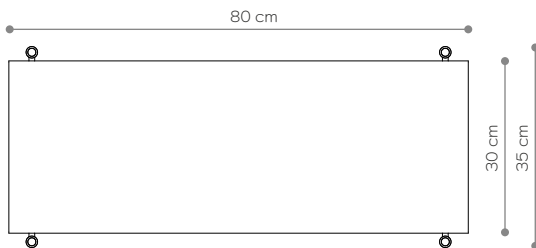

RAL 9005
matt black

Plant Stand 03

DIMENSIONS

Height	66 cm
Width	152 cm
Depth	35 cm

ELEMENTS

leg 16 cm	8x
leg 26 cm	0x
leg 36 cm	4x
wooden shelf	0x
steel shelf	3x
top cap	6x
adjustable foot	6x
wall clip	3x

shelf - top view

steel shelf - side view

FINISHES

RAL 9003
matt white

RAL 8022
black brown

RAL 9005
matt black

Sideboard 01

DIMENSIONS

Height	66 cm
Width	80 cm
Depth	35 cm

ELEMENTS

leg 16 cm	4x
leg 26 cm	0x
leg 36 cm	4x
wooden shelf	2x
steel shelf	0x
top cap	4x
adjustable foot	4x
wall clip	2x

shelf - top view

steel shelf - side view

FINISHES

Sideboard 05

DIMENSIONS

Height	96 cm
Width	80 cm
Depth	35 cm

ELEMENTS

leg 16 cm	4x
leg 26 cm	4x
leg 36 cm	4x
wooden shelf	2x
steel shelf	1x
top cap	4x
adjustable foot	4x
wall clip	2x

shelf - top view

FINISHES