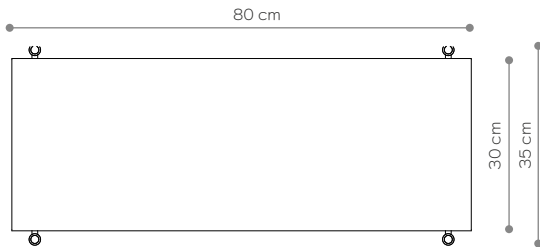

BAMBA

Plant Stand 01

DIMENSIONS

Height	26 cm
Width	80 cm
Depth	35 cm

ELEMENTS

leg 16 cm	4x
leg 26 cm	0x
leg 36 cm	0x
wooden shelf	0x
steel shelf	1x
top cap	4x
adjustable foot	4x
wall clip	2x

shelf - top view

Sideboard 05

DIMENSIONS

Height	96 cm
Width	80 cm
Depth	35 cm

ELEMENTS

leg 16 cm	4x
leg 26 cm	4x
leg 36 cm	4x
wooden shelf	2x
steel shelf	1x
top cap	4x
adjustable foot	4x
wall clip	2x

shelf - top view

FINISHES

steel shelf - side view

RAL 9003
matt white

RAL 8022
black brown

RAL 9005
matt black

Sideboard 08

DIMENSIONS

Height	66 cm
Width	224 cm
Depth	35 cm

ELEMENTS

RAL 8022
black brown

RAL 9005
matt black

Sideboard 09

DIMENSIONS

Height	66 cm
Width	224 cm
Depth	35 cm

ELEMENTS

leg 16 cm	16x
leg 26 cm	0x
leg 36 cm	4x
wooden shelf	3x
steel shelf	2x
top cap	8x
adjustable foot	8x
wall clip	4x