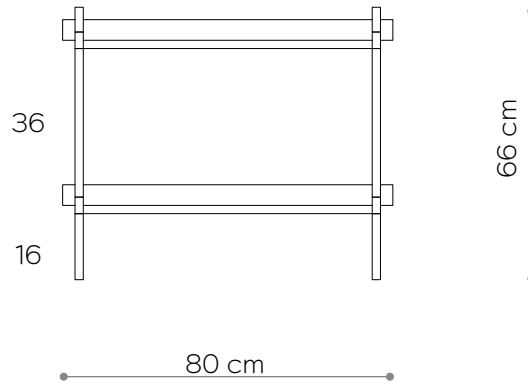

BAMBA

Plant Stand 01

DIMENSIONS

Height	26 cm
Width	80 cm
Depth	35 cm

ELEMENTS

leg 16 cm	4x
leg 26 cm	0x
leg 36 cm	0x
wooden shelf	0x
steel shelf	1x
top cap	4x
adjustable foot	4x
wall clip	2x

shelf - top view

steel shelf - side view

FINISHES

RAL 9003
matt white

RAL 8022
black brown

RAL 9005
matt black

Plant Stand 02

DIMENSIONS

Height	66 cm
Width	80 cm
Depth	35 cm

ELEMENTS

leg 16 cm	4x
leg 26 cm	0x
leg 36 cm	4x
wooden shelf	0x
steel shelf	2x
top cap	4x
adjustable foot	4x
wall clip	2x

shelf - top view

steel shelf - side view

FINISHES

RAL 9003
matt white

RAL 8022
black brown

Sideboard 05

DIMENSIONS

Height	96 cm
Width	80 cm
Depth	35 cm

ELEMENTS

leg 16 cm	4x
leg 26 cm	4x
leg 36 cm	4x
wooden shelf	2x
steel shelf	1x
top cap	4x
adjustable foot	4x
wall clip	2x

shelf - top view

FINISHES