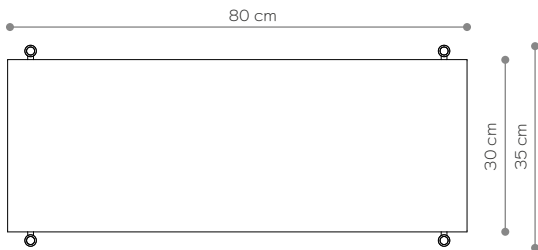

shelf - top view

FINISHES