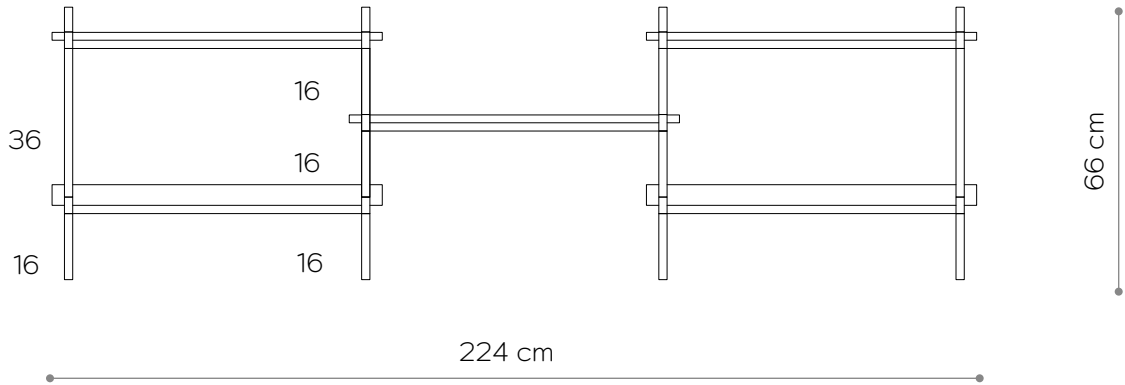

Sideboard 05

DIMENSIONS

Height	96 cm
Width	80 cm
Depth	35 cm

ELEMENTS

leg 16 cm	4x
leg 26 cm	4x
leg 36 cm	4x
wooden shelf	2x
steel shelf	1x
top cap	4x
adjustable foot	4x
wall clip	2x

shelf - top view

FINISHES

steel shelf - side view

RAL 9003
matt white

RAL 8022
black brown

RAL 9005
matt black

Sideboard 08

DIMENSIONS

Height	66 cm
Width	224 cm
Depth	35 cm

ELEMENTS

leg 16 cm	16x
leg 26 cm	0x
leg 36 cm	4x
wooden shelf	5x
steel shelf	0x
top cap	8x
adjustable foot	8x
wall clip	4x

shelf - top view

wooden shelf - side view

FINISHES

oak veneer

american walnut veneer

RAL 9003
matt white

RAL 8022
black brown

RAL 9005
matt black

Sideboard 09

DIMENSIONS

Height	66 cm
Width	224 cm
Depth	35 cm

ELEMENTS

leg 16 cm	16x
leg 26 cm	0x
leg 36 cm	4x
wooden shelf	3x
steel shelf	2x
top cap	8x
adjustable foot	8x
wall clip	4x