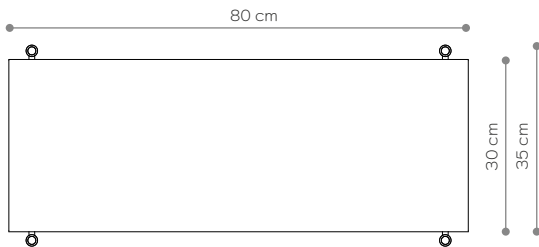

Display 01

DIMENSIONS

Height	186 cm
Width	152 cm
Depth	35 cm

ELEMENTS

leg 16 cm	20x
leg 26 cm	0x
leg 36 cm	16x
wooden shelf	5x
steel shelf	4x
top cap	6x
adjustable foot	6x
wall clip	3x

shelf - top view

FINISHES

DIMENSIONS

Height	186 cm
Width	152 cm
Depth	35 cm

ELEMENTS

leg 16 cm	20x
leg 26 cm	0x
leg 36 cm	16x
wooden shelf	9x
steel shelf	0x
top cap	6x
adjustable foot	6x
wall clip	3x

shelf - top view

wooden shelf - side view