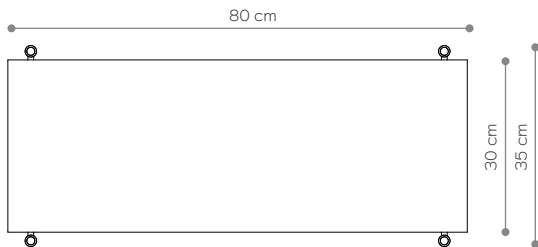

BAMBA

Plant Stand 01

DIMENSIONS

Height	26 cm
Width	80 cm
Depth	35 cm

ELEMENTS

leg 16 cm	4x
leg 26 cm	0x
leg 36 cm	0x
wooden shelf	0x
steel shelf	1x
top cap	4x
adjustable foot	4x
wall clip	2x

shelf - top view

steel shelf - side view

FINISHES

RAL 9003
matt white

RAL 8022
black brown

RAL 9005
matt black

Plant Stand 02

DIMENSIONS

Height	66 cm
Width	80 cm
Depth	35 cm

ELEMENTS

leg 16 cm	4x
leg 26 cm	0x
leg 36 cm	4x
wooden shelf	0x
steel shelf	2x
top cap	4x
adjustable foot	4x
wall clip	2x

shelf - top view

steel shelf - side view

FINISHES

RAL 9003
matt white

RAL 8022
black brown

Sideboard 05

DIMENSIONS

Height	96 cm
Width	80 cm
Depth	35 cm

ELEMENTS

leg 16 cm	4x
leg 26 cm	4x
leg 36 cm	4x
wooden shelf	2x
steel shelf	1x
top cap	4x
adjustable foot	4x
wall clip	2x

shelf - top view

FINISHES