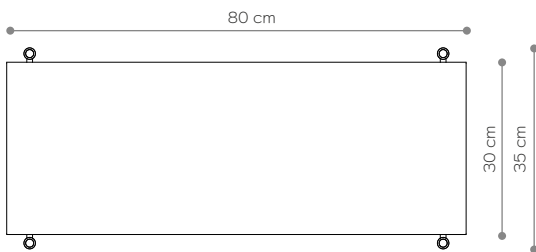

shelf - top view

FINISHES