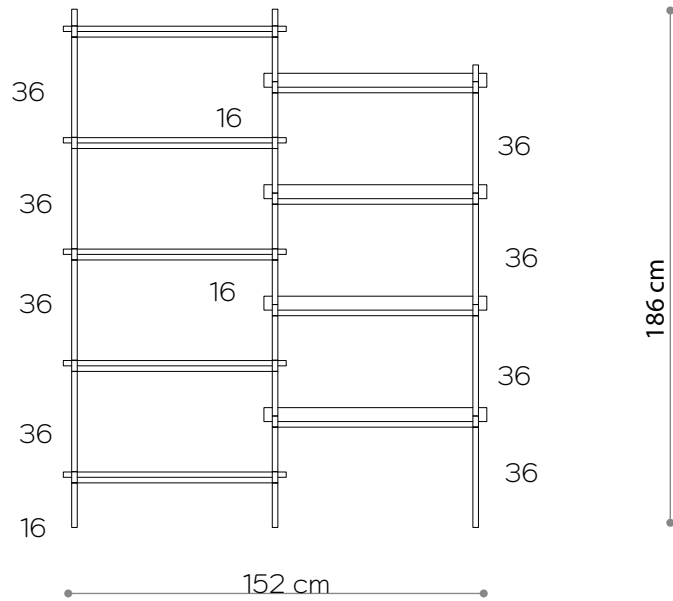

Sideboard 05

DIMENSIONS

Height	96 cm
Width	80 cm
Depth	35 cm

ELEMENTS

leg 16 cm	4x
leg 26 cm	4x
leg 36 cm	4x
wooden shelf	2x
steel shelf	1x
top cap	4x
adjustable foot	4x
wall clip	2x

shelf - top view

FINISHES

DIMENSIONS

Height	146 cm
Width	80 cm
Depth	35 cm

ELEMENTS

leg 16 cm	4x
leg 26 cm	0x
leg 36 cm	12x
wooden shelf	2x
steel shelf	2x
top cap	4x
adjustable foot	4x
wall clip	2x

shelf - top view

FINISHES

oak veneer

Display 01

DIMENSIONS

Height	186 cm
Width	152 cm
Depth	35 cm

ELEMENTS

leg 16 cm	20x
leg 26 cm	0x
leg 36 cm	16x
wooden shelf	5x
steel shelf	4x
top cap	6x
adjustable foot	6x
wall clip	3x

shelf - top view

FINISHES

DIMENSIONS

Height	186 cm
Width	152 cm
Depth	35 cm

ELEMENTS

leg 16 cm	20x
leg 26 cm	0x
leg 36 cm	16x
wooden shelf	9x
steel shelf	0x
top cap	6x
adjustable foot	6x
wall clip	3x

shelf - top view

wooden shelf - side view