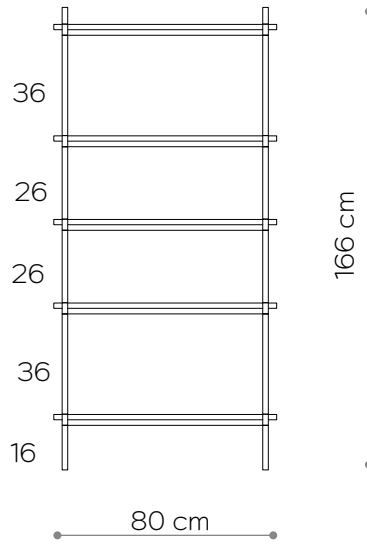

Sideboard 05

DIMENSIONS

Height	96 cm
Width	80 cm
Depth	35 cm

ELEMENTS

leg 16 cm	4x
leg 26 cm	4x
leg 36 cm	4x
wooden shelf	2x
steel shelf	1x
top cap	4x
adjustable foot	4x
wall clip	2x

shelf - top view

FINISHES

DIMENSIONS

Height	146 cm
Width	80 cm
Depth	35 cm

ELEMENTS

leg 16 cm	4x
leg 26 cm	0x
leg 36 cm	12x
wooden shelf	2x
steel shelf	2x
top cap	4x
adjustable foot	4x
wall clip	2x

shelf - top view

FINISHES

oak veneer

Height	146 cm
Width	80 cm
Depth	35 cm

ELEMENTS

leg 16 cm	4x
leg 26 cm	0x
leg 36 cm	12x
wooden shelf	0x
steel shelf	4x
top cap	4x
adjustable foot	4x
wall clip	2x

shelf - top view

steel shelf - side view

FINISHES

RAL 9003
matt white

RAL 8022
black brown

RAL 9005
matt black

Bookcase 04

DIMENSIONS

Height	166 cm
Width	80 cm
Depth	35 cm

ELEMENTS

leg 16 cm	4x
leg 26 cm	8x
leg 36 cm	8x
wooden shelf	5x
steel shelf	0x
top cap	4x
adjustable foot	4x
wall clip	2x