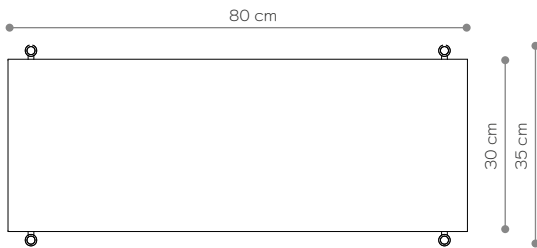

shelf - top view

FINISHES