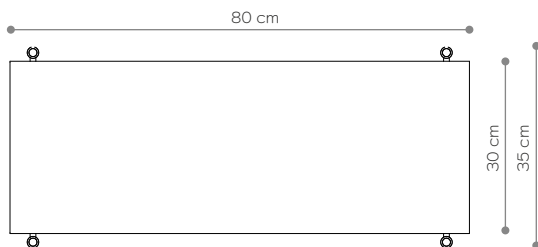

shelf - top view

FINISHES