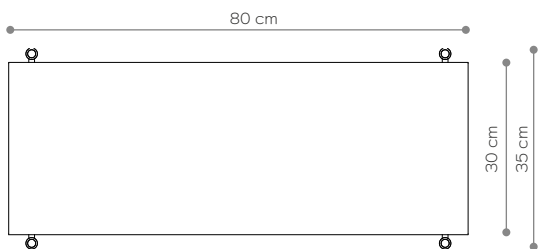

shelf - top view

FINISHES