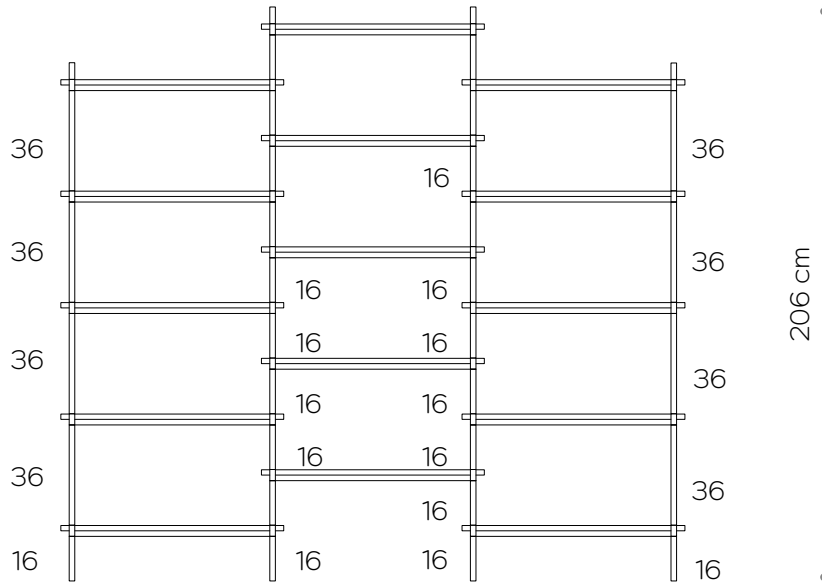

Display 01

DIMENSIONS

Height	186 cm
Width	152 cm
Depth	35 cm

ELEMENTS

leg 16 cm	20x
leg 26 cm	0x
leg 36 cm	16x
wooden shelf	5x
steel shelf	4x
top cap	6x
adjustable foot	6x
wall clip	3x

shelf - top view

FINISHES

DIMENSIONS

Height	186 cm
Width	152 cm
Depth	35 cm

ELEMENTS

leg 16 cm	20x
leg 26 cm	0x
leg 36 cm	16x
wooden shelf	9x
steel shelf	0x
top cap	6x
adjustable foot	6x
wall clip	3x

shelf - top view

wooden shelf - side view

wooden shelf - side view

steel shelf - side view

RAL 9003
 matt white

RAL 8022
 black brown

RAL 9005
 matt black

Display 04

DIMENSIONS

ELEMENTS

Height	206 cm
Width	224 cm
Depth	35 cm

leg 16 cm	44x
leg 26 cm	0x
leg 36 cm	16x
wooden shelf	15x
steel shelf	0x
top cap	8x
adjustable foot	8x
wall clip	4x

shelf - top view

wooden shelf - side view

FINISHES