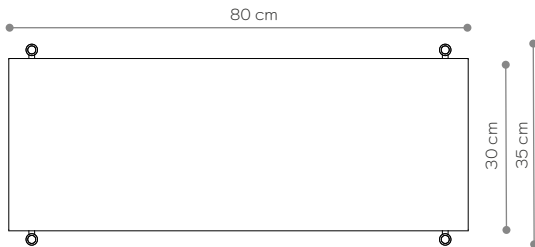

BAMBA

Plant Stand 01

DIMENSIONS

Height	26 cm
Width	80 cm
Depth	35 cm

ELEMENTS

leg 16 cm	4x
leg 26 cm	0x
leg 36 cm	0x
wooden shelf	0x
steel shelf	1x
top cap	4x
adjustable foot	4x
wall clip	2x

shelf - top view

steel shelf - side view

RAL 9003
matt white

RAL 8022
black brown

RAL 9005
matt black

Sideboard 03

DIMENSIONS

Height	66 cm
Width	152 cm
Depth	35 cm

ELEMENTS

RAL 9003
matt white

RAL 8022
black brown

RAL 9005
matt black

Sideboard 04

DIMENSIONS

Height	66 cm
Width	152 cm
Depth	35 cm

ELEMENTS

leg 16 cm	8x
leg 26 cm	0x
leg 36 cm	4x
wooden shelf	3x
steel shelf	0x
top cap	6x
adjustable foot	6x
wall clip	3x

Sideboard 05

DIMENSIONS

Height	96 cm
Width	80 cm
Depth	35 cm

ELEMENTS

leg 16 cm	4x
leg 26 cm	4x
leg 36 cm	4x
wooden shelf	2x
steel shelf	1x
top cap	4x
adjustable foot	4x
wall clip	2x

shelf - top view

FINISHES