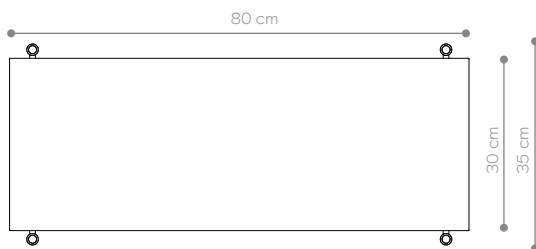

shelf - top view

FINISHES