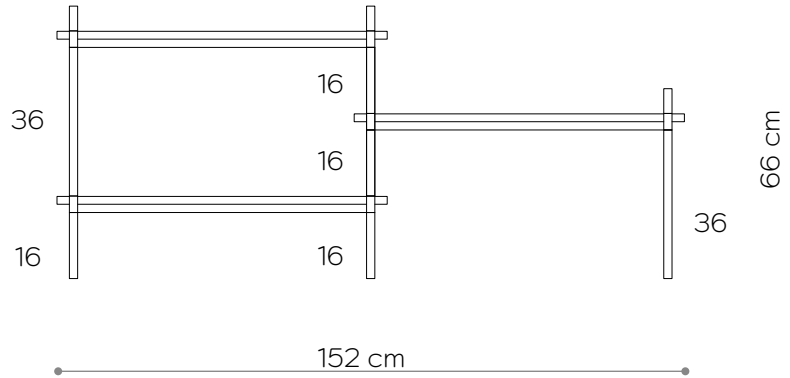

BAMBA

Plant Stand 01

DIMENSIONS

Height	26 cm
Width	80 cm
Depth	35 cm

ELEMENTS

leg 16 cm	4x
leg 26 cm	0x
leg 36 cm	0x
wooden shelf	0x
steel shelf	1x
top cap	4x
adjustable foot	4x
wall clip	2x

shelf - top view

RAL 9003
matt white

RAL 8022
black brown

RAL 9005
matt black

Sideboard 04

DIMENSIONS

Height	66 cm
Width	152 cm
Depth	35 cm

ELEMENTS

leg 16 cm	8x
leg 26 cm	0x
leg 36 cm	4x
wooden shelf	3x
steel shelf	0x
top cap	6x
adjustable foot	6x
wall clip	3x

Sideboard 05

DIMENSIONS

Height	96 cm
Width	80 cm
Depth	35 cm

ELEMENTS

leg 16 cm	4x
leg 26 cm	4x
leg 36 cm	4x
wooden shelf	2x
steel shelf	1x
top cap	4x
adjustable foot	4x
wall clip	2x

shelf - top view

FINISHES

DIMENSIONS

Height	106 cm
Width	80 cm
Depth	35 cm

ELEMENTS

leg 16 cm	4x
leg 26 cm	0x
leg 36 cm	8x
wooden shelf	3x
steel shelf	0x
top cap	4x
adjustable foot	4x
wall clip	2x

shelf - top view

FINISHES

oak veneer