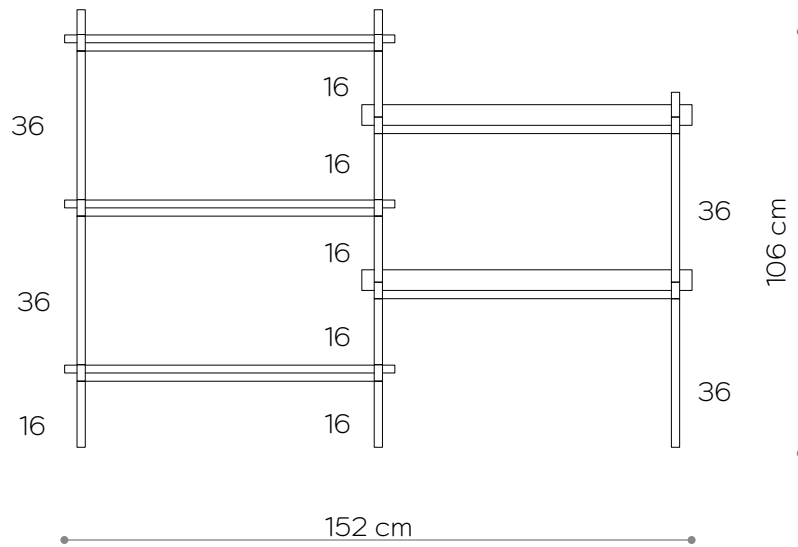

Sideboard 05

DIMENSIONS

Height	96 cm
Width	80 cm
Depth	35 cm

ELEMENTS

leg 16 cm	4x
leg 26 cm	4x
leg 36 cm	4x
wooden shelf	2x
steel shelf	1x
top cap	4x
adjustable foot	4x
wall clip	2x

shelf - top view

FINISHES

DIMENSIONS

Height	106 cm
Width	80 cm
Depth	35 cm

ELEMENTS

leg 16 cm	4x
leg 26 cm	0x
leg 36 cm	8x
wooden shelf	3x
steel shelf	0x
top cap	4x
adjustable foot	4x
wall clip	2x

shelf - top view

FINISHES

oak veneer

american walnut veneer

wooden shelf - side view

RAL 9003
matt white

RAL 8022
black brown

RAL 9005
matt black

Sideboard 07

DIMENSIONS

Height	106 cm
Width	152 cm
Depth	35 cm

steel shelf - side view

RAL 9003
matt white

RAL 8022
black brown

RAL 9005
matt black

Sideboard 08

DIMENSIONS

Height	66 cm
Width	224 cm
Depth	35 cm

ELEMENTS