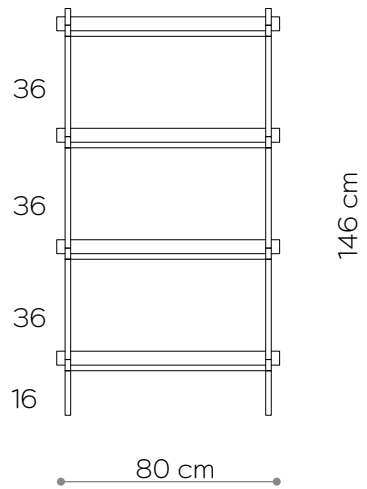

Bookcase 03

DIMENSIONS

Height	146 cm
Width	80 cm
Depth	35 cm

ELEMENTS

leg 16 cm	4x
leg 26 cm	0x
leg 36 cm	12x
wooden shelf	0x
steel shelf	4x
top cap	4x
adjustable foot	4x
wall clip	2x