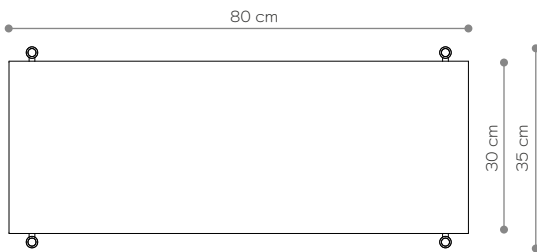

shelf - top view

FINISHES