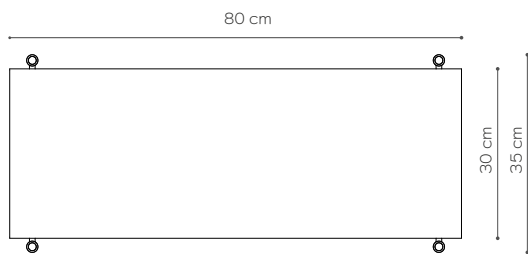

BAMBA

Plant Stand 01

DIMENSIONS

Height	26 cm
Width	80 cm
Depth	35 cm

ELEMENTS

leg 16 cm	4x
leg 26 cm	0x
leg 36 cm	0x
wooden shelf	0x
steel shelf	1x
top cap	4x
adjustable foot	4x
wall clip	2x

shelf - top view

steel shelf - side view

FINISHES

RAL 9003
matt white

RAL 8022
black brown

RAL 9005
matt black

Plant Stand 02

DIMENSIONS

Height	66 cm
Width	80 cm
Depth	35 cm

ELEMENTS

leg 16 cm	4x
leg 26 cm	0x
leg 36 cm	4x
wooden shelf	0x
steel shelf	2x
top cap	4x
adjustable foot	4x
wall clip	2x

shelf - top view

steel shelf - side view

FINISHES

RAL 9003
matt white

RAL 8022
black brown

Sideboard 05

DIMENSIONS

Height	96 cm
Width	80 cm
Depth	35 cm

ELEMENTS

leg 16 cm	4x
leg 26 cm	4x
leg 36 cm	4x
wooden shelf	2x
steel shelf	1x
top cap	4x
adjustable foot	4x
wall clip	2x

shelf - top view

FINISHES