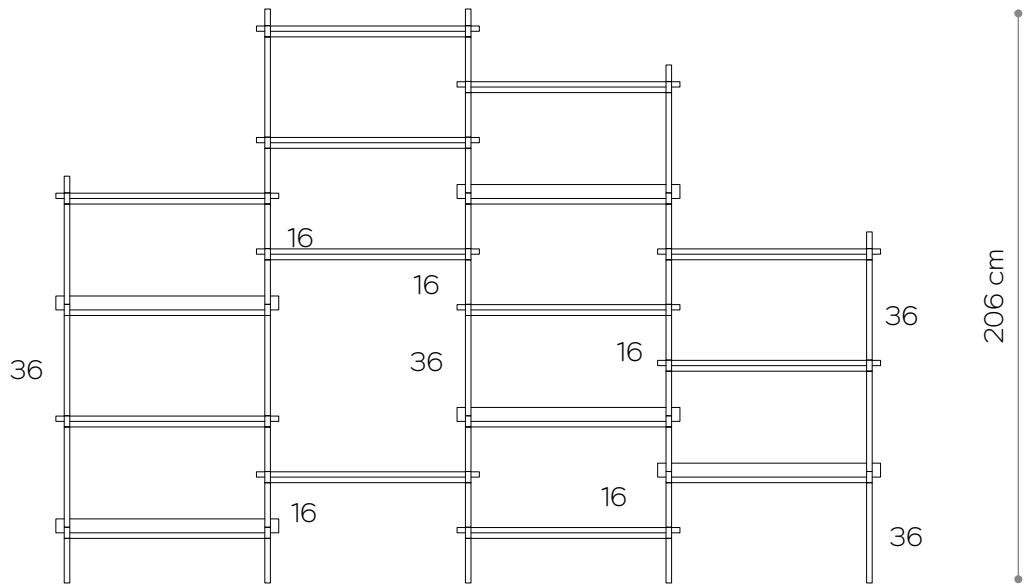

Display 05

DIMENSIONS

ELEMENTS

Height	206 cm
Width	296 cm
Depth	35 cm

leg 16 cm	44x
leg 26 cm	0x
leg 36 cm	20x
wooden shelf	11x
steel shelf	5x
top cap	10x
adjustable foot	10x
wall clip	5x