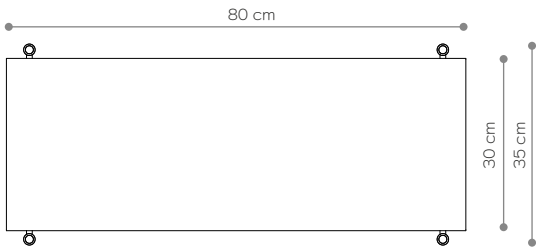

shelf - top view

FINISHES