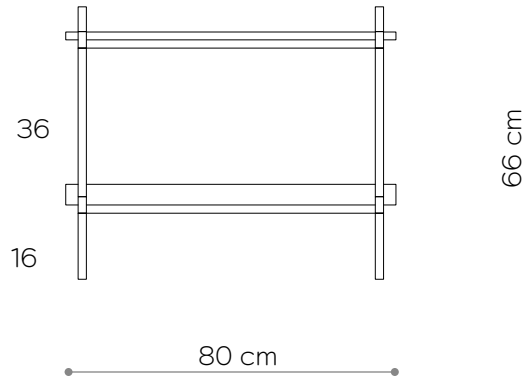

Height	66 cm
Width	80 cm
Depth	35 cm

ELEMENTS

leg 16 cm	4x
leg 26 cm	0x
leg 36 cm	4x
wooden shelf	2x
steel shelf	0x
top cap	4x
adjustable foot	4x
wall clip	2x

shelf - top view

steel shelf - side view

FINISHES

oak veneer

american walnut veneer

RAL 9003
matt white

RAL 8022
black brown

RAL 9005
matt black

Sideboard 02

DIMENSIONS

Height	66 cm
Width	80 cm
Depth	35 cm

steel shelf - side view

RAL 9003
matt white

RAL 8022
black brown

RAL 9005
matt black

Sideboard 03

DIMENSIONS

Height	66 cm
Width	152 cm
Depth	35 cm

ELEMENTS

Sideboard 05

DIMENSIONS

Height	96 cm
Width	80 cm
Depth	35 cm

ELEMENTS

leg 16 cm	4x
leg 26 cm	4x
leg 36 cm	4x
wooden shelf	2x
steel shelf	1x
top cap	4x
adjustable foot	4x
wall clip	2x

shelf - top view

FINISHES