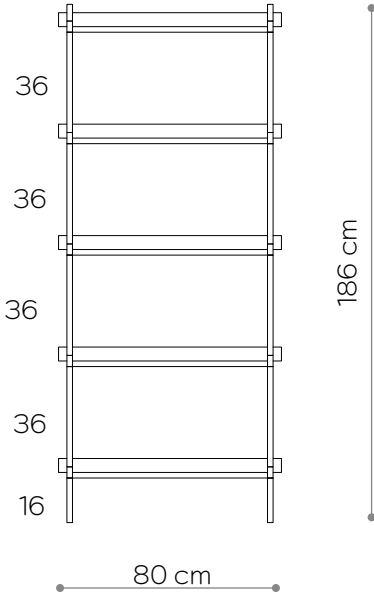

DIMENSIONS

Height	146 cm
Width	80 cm
Depth	35 cm

ELEMENTS

leg 16 cm	4x
leg 26 cm	0x
leg 36 cm	12x
wooden shelf	2x
steel shelf	2x
top cap	4x
adjustable foot	4x
wall clip	2x

shelf - top view

FINISHES

oak veneer

Height	166 cm
Width	80 cm
Depth	35 cm

ELEMENTS

leg 16 cm	4x
leg 26 cm	8x
leg 36 cm	8x
wooden shelf	3x
steel shelf	2x
top cap	4x
adjustable foot	4x
wall clip	2x

shelf - top view

FINISHES

oak veneer

american walnut veneer

wooden shelf - side view

steel shelf - side view

RAL 9003
matt white

RAL 8022
black brown

RAL 9005
matt black

Bookcase 07

DIMENSIONS

Height	186 cm
Width	80 cm
Depth	35 cm

Display 01

DIMENSIONS

Height	186 cm
Width	152 cm
Depth	35 cm

ELEMENTS

leg 16 cm	20x
leg 26 cm	0x
leg 36 cm	16x
wooden shelf	5x
steel shelf	4x
top cap	6x
adjustable foot	6x
wall clip	3x

shelf - top view

FINISHES