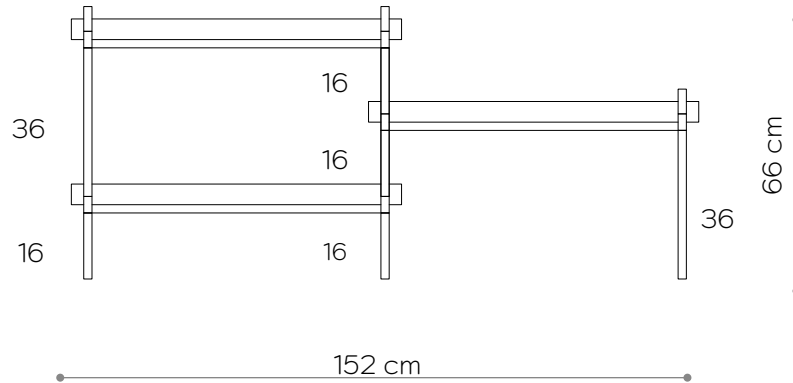

Plant Stand 03

DIMENSIONS

Height	66 cm
Width	152 cm
Depth	35 cm

ELEMENTS

leg 16 cm	8x
leg 26 cm	0x
leg 36 cm	4x
wooden shelf	0x
steel shelf	3x
top cap	6x
adjustable foot	6x
wall clip	3x