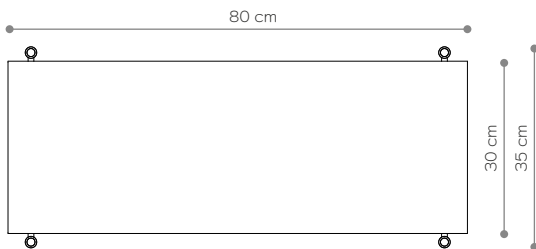

BAMBA

Plant Stand 01

DIMENSIONS

Height	26 cm
Width	80 cm
Depth	35 cm

ELEMENTS

leg 16 cm	4x
leg 26 cm	0x
leg 36 cm	0x
wooden shelf	0x
steel shelf	1x
top cap	4x
adjustable foot	4x
wall clip	2x

shelf - top view

RAL 9003
matt white

RAL 8022
black brown

RAL 9005
matt black

Sideboard 04

DIMENSIONS

Height	66 cm
Width	152 cm
Depth	35 cm

ELEMENTS

leg 16 cm	8x
leg 26 cm	0x
leg 36 cm	4x
wooden shelf	3x
steel shelf	0x
top cap	6x
adjustable foot	6x
wall clip	3x

Sideboard 05

DIMENSIONS

Height	96 cm
Width	80 cm
Depth	35 cm

ELEMENTS

leg 16 cm	4x
leg 26 cm	4x
leg 36 cm	4x
wooden shelf	2x
steel shelf	1x
top cap	4x
adjustable foot	4x
wall clip	2x

shelf - top view

FINISHES

DIMENSIONS

Height	106 cm
Width	80 cm
Depth	35 cm

ELEMENTS

leg 16 cm	4x
leg 26 cm	0x
leg 36 cm	8x
wooden shelf	3x
steel shelf	0x
top cap	4x
adjustable foot	4x
wall clip	2x

shelf - top view

FINISHES

oak veneer