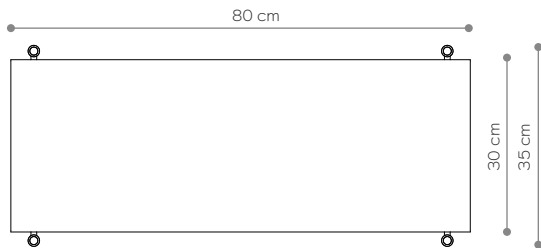

BAMBA

Plant Stand 01

DIMENSIONS

Height	26 cm
Width	80 cm
Depth	35 cm

ELEMENTS

leg 16 cm	4x
leg 26 cm	0x
leg 36 cm	0x
wooden shelf	0x
steel shelf	1x
top cap	4x
adjustable foot	4x
wall clip	2x

shelf - top view

shelf - top view

steel shelf - side view

FINISHES

RAL 9003
matt white

RAL 8022
black brown

RAL 9005
matt black

Sideboard 01

DIMENSIONS

Height	66 cm
Width	80 cm
Depth	35 cm

ELEMENTS

leg 16 cm	4x
leg 26 cm	0x
leg 36 cm	4x
wooden shelf	2x
steel shelf	0x
top cap	4x
adjustable foot	4x
wall clip	2x

shelf - top view

steel shelf - side view

FINISHES

Sideboard 05

DIMENSIONS

Height	96 cm
Width	80 cm
Depth	35 cm

ELEMENTS

leg 16 cm	4x
leg 26 cm	4x
leg 36 cm	4x
wooden shelf	2x
steel shelf	1x
top cap	4x
adjustable foot	4x
wall clip	2x

shelf - top view

FINISHES