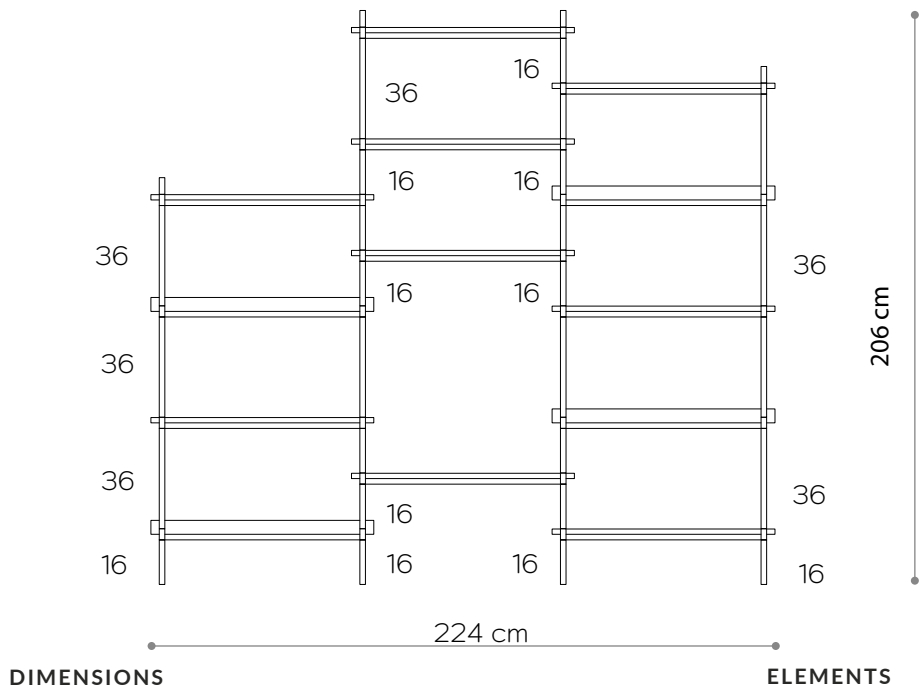

Display 03

Height 206 cm
Width 224 cm
Depth 35 cm

leg 16 cm 36x
leg 26 cm 0x
leg 36 cm 16x
wooden shelf 9x
steel shelf 4x
top cap 8x
adjustable foot 8x
wall clip 4x