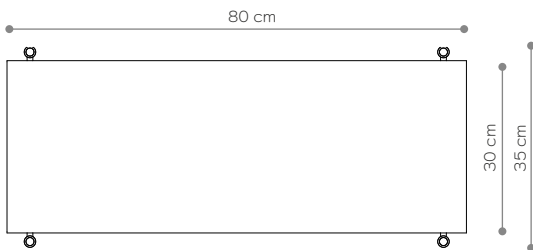

Display 01

DIMENSIONS

Height	186 cm
Width	152 cm
Depth	35 cm

ELEMENTS

leg 16 cm	20x
leg 26 cm	0x
leg 36 cm	16x
wooden shelf	5x
steel shelf	4x
top cap	6x
adjustable foot	6x
wall clip	3x

shelf - top view

FINISHES