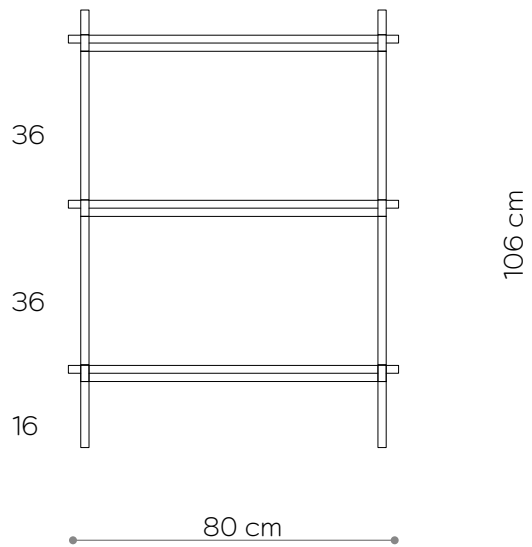

BAMBA

Plant Stand 01

DIMENSIONS

Height	26 cm
Width	80 cm
Depth	35 cm

ELEMENTS

leg 16 cm	4x
leg 26 cm	0x
leg 36 cm	0x
wooden shelf	0x
steel shelf	1x
top cap	4x
adjustable foot	4x
wall clip	2x

shelf - top view

RAL 9003
matt white

RAL 8022
black brown

RAL 9005
matt black

Sideboard 04

DIMENSIONS

Height	66 cm
Width	152 cm
Depth	35 cm

ELEMENTS

leg 16 cm	8x
leg 26 cm	0x
leg 36 cm	4x
wooden shelf	3x
steel shelf	0x
top cap	6x
adjustable foot	6x
wall clip	3x

Sideboard 05

DIMENSIONS

Height	96 cm
Width	80 cm
Depth	35 cm

ELEMENTS

leg 16 cm	4x
leg 26 cm	4x
leg 36 cm	4x
wooden shelf	2x
steel shelf	1x
top cap	4x
adjustable foot	4x
wall clip	2x

shelf - top view

FINISHES

DIMENSIONS

Height	106 cm
Width	80 cm
Depth	35 cm

ELEMENTS

leg 16 cm	4x
leg 26 cm	0x
leg 36 cm	8x
wooden shelf	3x
steel shelf	0x
top cap	4x
adjustable foot	4x
wall clip	2x

shelf - top view

FINISHES

oak veneer