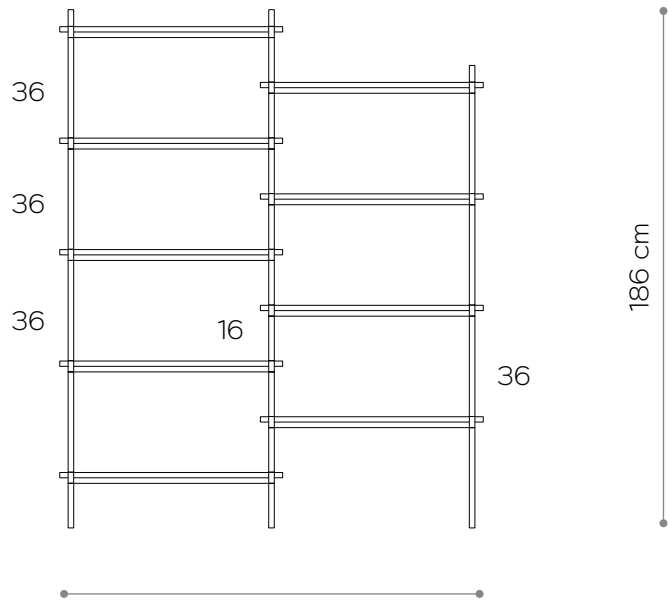

Display 01

DIMENSIONS

Height	186 cm
Width	152 cm
Depth	35 cm

ELEMENTS

leg 16 cm	20x
leg 26 cm	0x
leg 36 cm	16x
wooden shelf	5x
steel shelf	4x
top cap	6x
adjustable foot	6x
wall clip	3x

shelf - top view

FINISHES

DIMENSIONS

Height	186 cm
Width	152 cm
Depth	35 cm

ELEMENTS

leg 16 cm	20x
leg 26 cm	0x
leg 36 cm	16x
wooden shelf	9x
steel shelf	0x
top cap	6x
adjustable foot	6x
wall clip	3x

shelf - top view

wooden shelf - side view