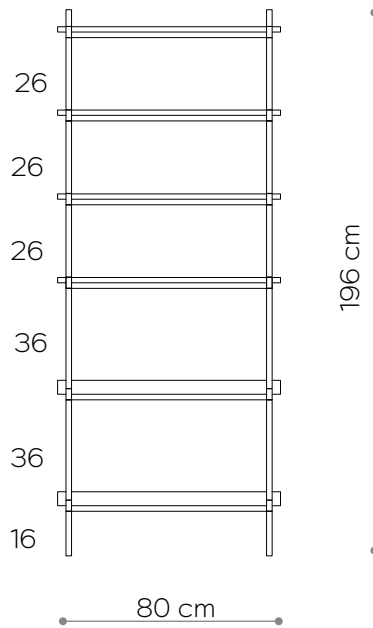

Bookcase 08

DIMENSIONS

Height	196 cm
Width	80 cm
Depth	35 cm

ELEMENTS

leg 16 cm	4x
leg 26 cm	12x
leg 36 cm	8x
wooden shelf	4x
steel shelf	2x
top cap	4x
adjustable foot	4x
wall clip	2x