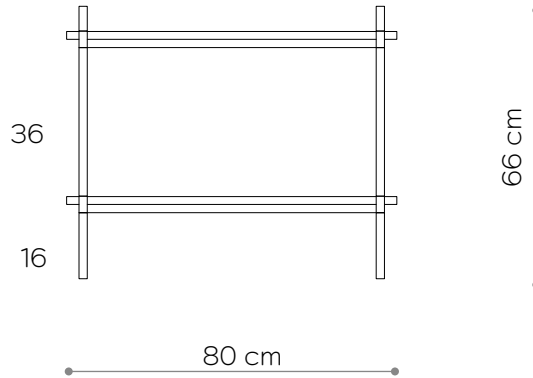

BAMBA

Plant Stand 01

DIMENSIONS

Height	26 cm
Width	80 cm
Depth	35 cm

ELEMENTS

leg 16 cm	4x
leg 26 cm	0x
leg 36 cm	0x
wooden shelf	0x
steel shelf	1x
top cap	4x
adjustable foot	4x
wall clip	2x

shelf - top view

shelf - top view

steel shelf - side view

FINISHES

RAL 9003
matt white

RAL 8022
black brown

RAL 9005
matt black

Sideboard 01

DIMENSIONS

Height	66 cm
Width	80 cm
Depth	35 cm

ELEMENTS

leg 16 cm	4x
leg 26 cm	0x
leg 36 cm	4x
wooden shelf	2x
steel shelf	0x
top cap	4x
adjustable foot	4x
wall clip	2x

shelf - top view

steel shelf - side view

FINISHES

Sideboard 05

DIMENSIONS

Height	96 cm
Width	80 cm
Depth	35 cm

ELEMENTS

leg 16 cm	4x
leg 26 cm	4x
leg 36 cm	4x
wooden shelf	2x
steel shelf	1x
top cap	4x
adjustable foot	4x
wall clip	2x

shelf - top view

FINISHES