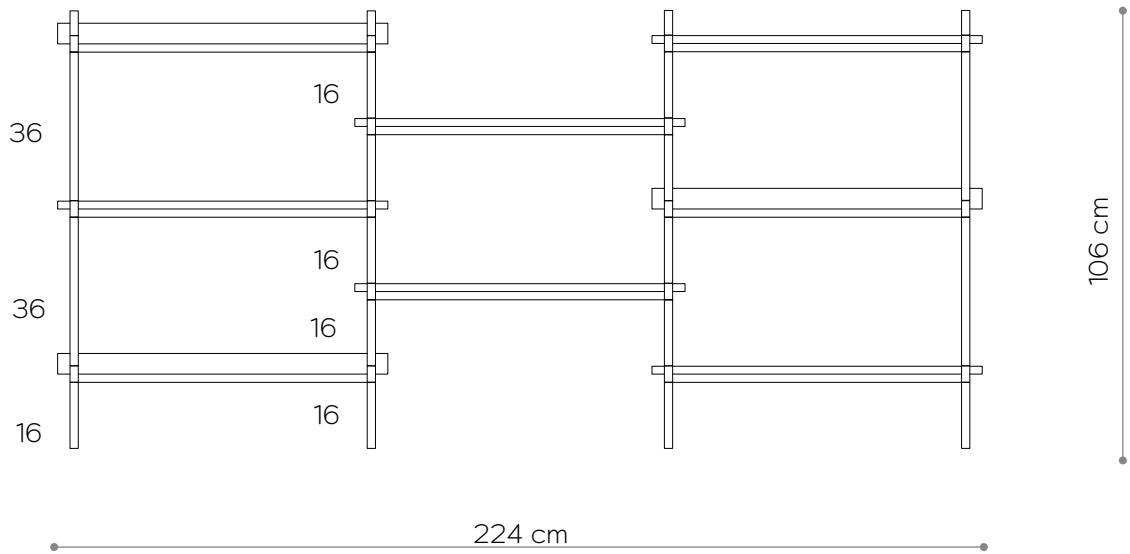

BAMBA

Plant Stand 01

DIMENSIONS

Height	26 cm
Width	80 cm
Depth	35 cm

ELEMENTS

leg 16 cm	4x
leg 26 cm	0x
leg 36 cm	0x
wooden shelf	0x
steel shelf	1x
top cap	4x
adjustable foot	4x
wall clip	2x

shelf - top view

Sideboard 05

DIMENSIONS

Height	96 cm
Width	80 cm
Depth	35 cm

ELEMENTS

leg 16 cm	4x
leg 26 cm	4x
leg 36 cm	4x
wooden shelf	2x
steel shelf	1x
top cap	4x
adjustable foot	4x
wall clip	2x

shelf - top view

FINISHES

RAL 9005
matt black

Sideboard 10

DIMENSIONS

Height	106 cm
Width	224 cm
Depth	35 cm

ELEMENTS

leg 16 cm	24x
leg 26 cm	0x
leg 36 cm	8x
wooden shelf	5x
steel shelf	3x
top cap	8x
adjustable foot	8x
wall clip	4x

DIMENSIONS

Height	146 cm
Width	80 cm
Depth	35 cm

ELEMENTS

leg 16 cm	4x
leg 26 cm	0x
leg 36 cm	12x
wooden shelf	2x
steel shelf	2x
top cap	4x
adjustable foot	4x
wall clip	2x

shelf - top view

FINISHES

oak veneer