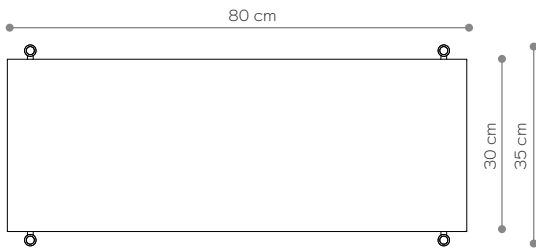

shelf - top view

FINISHES