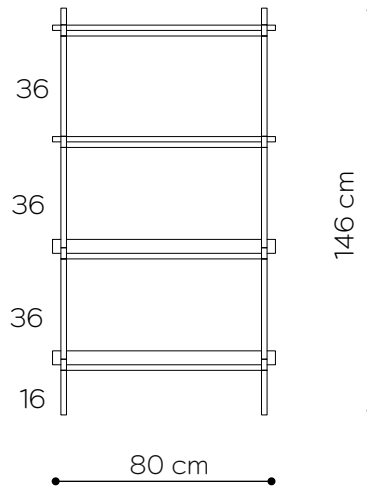

Sideboard 05

DIMENSIONS

Height	96 cm
Width	80 cm
Depth	35 cm

ELEMENTS

leg 16 cm	4x
leg 26 cm	4x
leg 36 cm	4x
wooden shelf	2x
steel shelf	1x
top cap	4x
adjustable foot	4x
wall clip	2x

shelf - top view

FINISHES

RAL 9005
matt black

Sideboard 10

DIMENSIONS

Height	106 cm
Width	224 cm
Depth	35 cm

ELEMENTS

leg 16 cm	24x
leg 26 cm	0x
leg 36 cm	8x
wooden shelf	5x
steel shelf	3x
top cap	8x
adjustable foot	8x
wall clip	4x

DIMENSIONS

Height	146 cm
Width	80 cm
Depth	35 cm

ELEMENTS

leg 16 cm	4x
leg 26 cm	0x
leg 36 cm	12x
wooden shelf	2x
steel shelf	2x
top cap	4x
adjustable foot	4x
wall clip	2x

shelf - top view

FINISHES

oak veneer

Height	146 cm
Width	80 cm
Depth	35 cm

ELEMENTS

leg 16 cm	4x
leg 26 cm	0x
leg 36 cm	12x
wooden shelf	0x
steel shelf	4x
top cap	4x
adjustable foot	4x
wall clip	2x

shelf - top view

steel shelf - side view

FINISHES