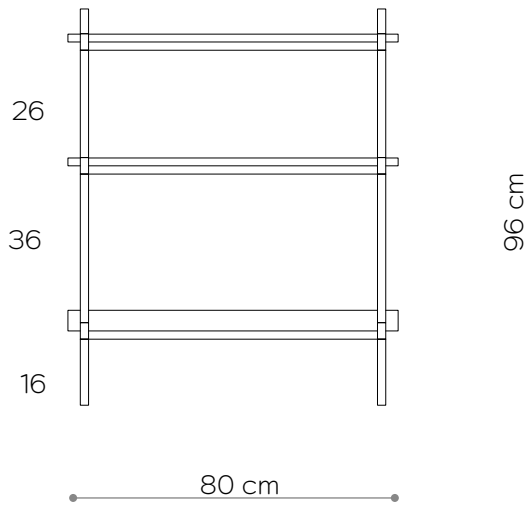

Height	66 cm
Width	80 cm
Depth	35 cm

ELEMENTS

leg 16 cm	4x
leg 26 cm	0x
leg 36 cm	4x
wooden shelf	2x
steel shelf	0x
top cap	4x
adjustable foot	4x
wall clip	2x

shelf - top view

steel shelf - side view

FINISHES

RAL 9003
matt white

RAL 8022
black brown

RAL 9005
matt black

Sideboard 04

DIMENSIONS

Height	66 cm
Width	152 cm
Depth	35 cm

ELEMENTS

leg 16 cm	8x
leg 26 cm	0x
leg 36 cm	4x
wooden shelf	3x
steel shelf	0x
top cap	6x
adjustable foot	6x
wall clip	3x

Sideboard 05

DIMENSIONS

Height	96 cm
Width	80 cm
Depth	35 cm

ELEMENTS

leg 16 cm	4x
leg 26 cm	4x
leg 36 cm	4x
wooden shelf	2x
steel shelf	1x
top cap	4x
adjustable foot	4x
wall clip	2x

shelf - top view

FINISHES

DIMENSIONS

Height	106 cm
Width	80 cm
Depth	35 cm

ELEMENTS

leg 16 cm	4x
leg 26 cm	0x
leg 36 cm	8x
wooden shelf	3x
steel shelf	0x
top cap	4x
adjustable foot	4x
wall clip	2x

shelf - top view

FINISHES

oak veneer