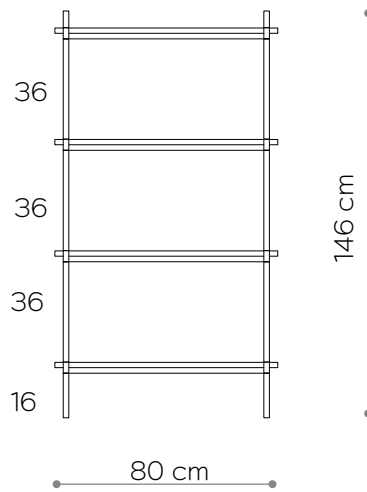

Bookcase 01

DIMENSIONS

Height	146 cm
Width	80 cm
Depth	35 cm

ELEMENTS

leg 16 cm	4x
leg 26 cm	0x
leg 36 cm	12x
wooden shelf	4x
steel shelf	0x
top cap	4x
adjustable foot	4x
wall clip	2x