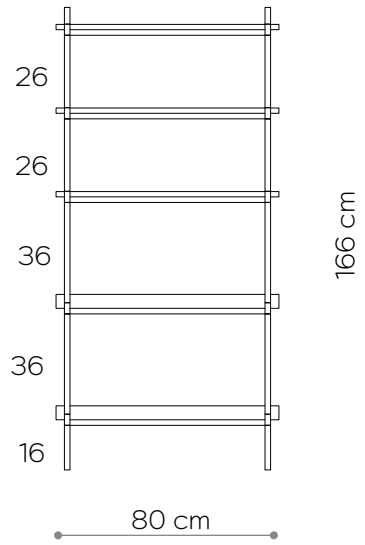

Bookcase 06

DIMENSIONS

Height	166 cm
Width	80 cm
Depth	35 cm

ELEMENTS

leg 16 cm	4x
leg 26 cm	8x
leg 36 cm	8x
wooden shelf	3x
steel shelf	2x
top cap	4x
adjustable foot	4x
wall clip	2x