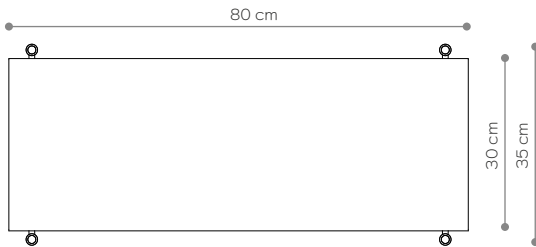

BAMBA

Plant Stand 01

DIMENSIONS

Height	26 cm
Width	80 cm
Depth	35 cm

ELEMENTS

leg 16 cm	4x
leg 26 cm	0x
leg 36 cm	0x
wooden shelf	0x
steel shelf	1x
top cap	4x
adjustable foot	4x
wall clip	2x

shelf - top view

Sideboard 05

DIMENSIONS

Height	96 cm
Width	80 cm
Depth	35 cm

ELEMENTS

leg 16 cm	4x
leg 26 cm	4x
leg 36 cm	4x
wooden shelf	2x
steel shelf	1x
top cap	4x
adjustable foot	4x
wall clip	2x

shelf - top view

FINISHES

DIMENSIONS

Height	146 cm
Width	80 cm
Depth	35 cm

ELEMENTS

leg 16 cm	4x
leg 26 cm	0x
leg 36 cm	12x
wooden shelf	2x
steel shelf	2x
top cap	4x
adjustable foot	4x
wall clip	2x

shelf - top view

FINISHES

oak veneer

Height	146 cm
Width	80 cm
Depth	35 cm

ELEMENTS

leg 16 cm	4x
leg 26 cm	0x
leg 36 cm	12x
wooden shelf	0x
steel shelf	4x
top cap	4x
adjustable foot	4x
wall clip	2x

shelf - top view

steel shelf - side view

FINISHES