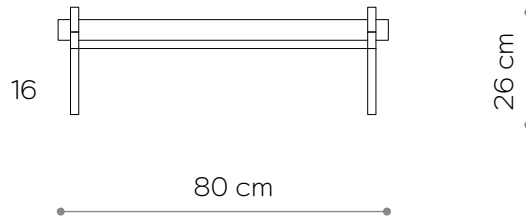

BAMBA

Plant Stand 01

DIMENSIONS

Height	26 cm
Width	80 cm
Depth	35 cm

ELEMENTS

leg 16 cm	4x
leg 26 cm	0x
leg 36 cm	0x
wooden shelf	0x
steel shelf	1x
top cap	4x
adjustable foot	4x
wall clip	2x

shelf - top view

steel shelf - side view

FINISHES

RAL 9003
matt white

RAL 8022
black brown

RAL 9005
matt black

Plant Stand 02

DIMENSIONS

Height	66 cm
Width	80 cm
Depth	35 cm

ELEMENTS

leg 16 cm	4x
leg 26 cm	0x
leg 36 cm	4x
wooden shelf	0x
steel shelf	2x
top cap	4x
adjustable foot	4x
wall clip	2x

shelf - top view

steel shelf - side view

FINISHES

RAL 9003
matt white

RAL 8022
black brown

Sideboard 05

DIMENSIONS

Height	96 cm
Width	80 cm
Depth	35 cm

ELEMENTS

leg 16 cm	4x
leg 26 cm	4x
leg 36 cm	4x
wooden shelf	2x
steel shelf	1x
top cap	4x
adjustable foot	4x
wall clip	2x

shelf - top view

FINISHES