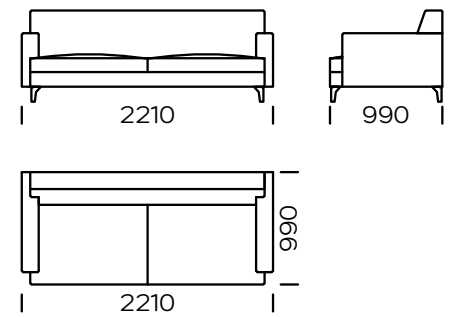

## LEGS

oak wood, available in 4 colors

natural

brown 22-51

brown 22-55

black 29-10

Technical information (mm)					
1	Total height	790	5	Total depth	990
2	Seat height	410	6	Seat depth	650
3	Armrest height	600	7	Legs height	120
4	Amrest width	150			

Sofa 1

Sofa 2

Sofa 3

Sofa 4

Sofa 5

Left seat 1

Left seat 2

Left seat 3