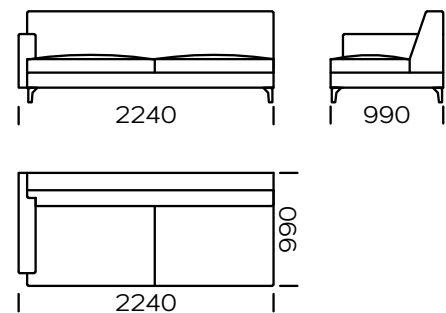

Left seat 4

All offered elements can be order in the left and right option