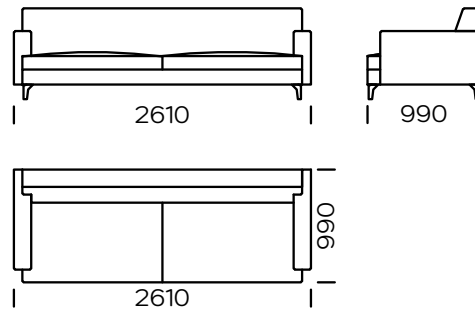

## LEGS

oak wood, available in 4 colors

natural

brown 22-51

brown 22-55

black 29-10

Technical information (mm)					
1	Total height	790	5	Total depth	990
2	Seat height	410	6	Seat depth	650
3	Armrest height	600	7	Legs height	120
4	Amrest width	150			

Sofa 1

Sofa 2

Sofa 3

Sofa 4

Sofa 5

Left seat 1

Left seat 2

Left seat 3