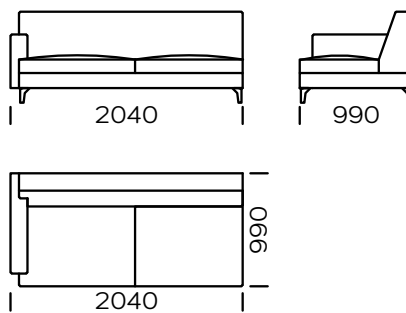

## LEGS

oak wood, available in 4 colors

natural

brown 22-51

brown 22-55

black 29-10

Technical information (mm)					
1	Total height	790	5	Total depth	990
2	Seat height	410	6	Seat depth	650
3	Armrest height	600	7	Legs height	120
4	Amrest width	150			

Sofa 1

Sofa 2

Sofa 3

Sofa 4

Sofa 5

Left seat 1

Left seat 2

Left seat 3