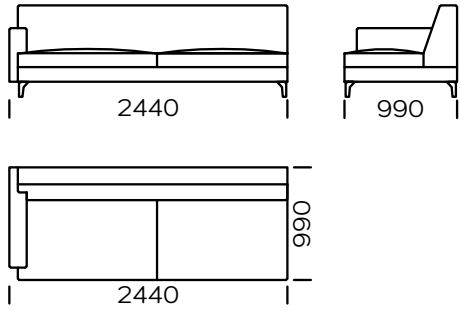

Left seat 5

All offered elements can be order in the left and right option