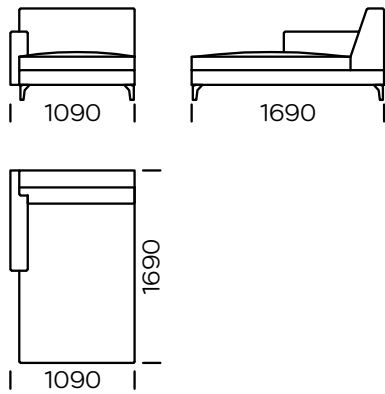

## LEGS

oak wood, available in 4 colors

natural

brown 22-51

brown 22-55

black 29-10

Technical information (mm)					
1	Total height	790	5	Total depth	990
2	Seat height	410	6	Seat depth	650
3	Armrest height	600	7	Legs height	120
4	Amrest width	150			

Sofa 1

Sofa 2

Sofa 3

Sofa 4

Sofa 5

Left seat 1

Left seat 2

Left seat 3

Left seat 4

All offered elements can be order in the left and right option

Left seat 5

Cushion

Left chaise longue 1

Left chaise longue 2

All offered elements can be order in the left and right option