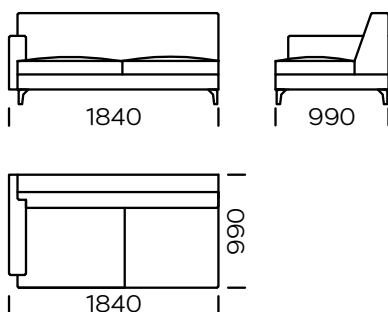

## LEGS

oak wood, available in 4 colors

natural

brown 22-51

brown 22-55

black 29-10

Technical information (mm)					
1	Total height	790	5	Total depth	990
2	Seat height	410	6	Seat depth	650
3	Armrest height	600	7	Legs height	120
4	Amrest width	150			

Sofa 1

Sofa 2

Sofa 3

Sofa 4

Sofa 5

Left seat 1

Left seat 2

Left seat 3