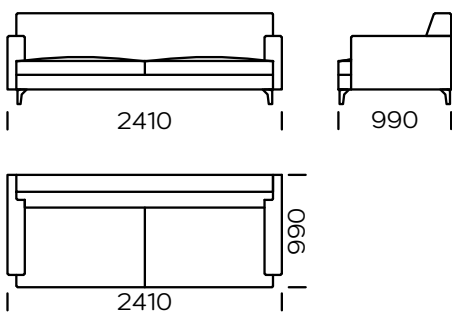

## LEGS

oak wood, available in 4 colors

natural

brown 22-51

brown 22-55

black 29-10

Technical information (mm)					
1	Total height	790	5	Total depth	990
2	Seat height	410	6	Seat depth	650
3	Armrest height	600	7	Legs height	120
4	Amrest width	150			

Sofa 1

Sofa 2

Sofa 3

Sofa 4

Sofa 5

Left seat 1

Left seat 2

Left seat 3