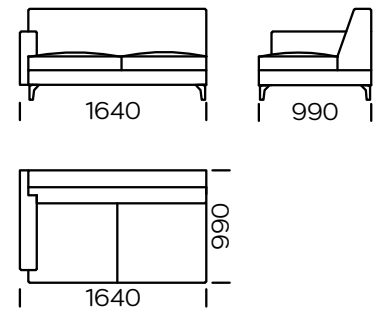

## LEGS

oak wood, available in 4 colors

natural

brown 22-51

brown 22-55

black 29-10

Technical information (mm)					
1	Total height	790	5	Total depth	990
2	Seat height	410	6	Seat depth	650
3	Armrest height	600	7	Legs height	120
4	Amrest width	150			

Sofa 1

Sofa 2

Sofa 3

Sofa 4

Sofa 5

Left seat 1

Left seat 2

Left seat 3