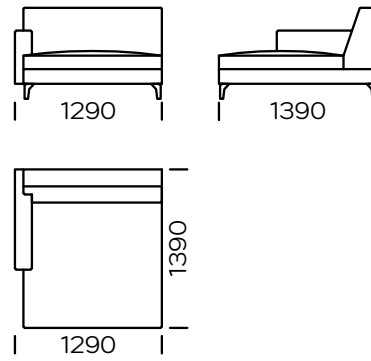

## LEGS

oak wood, available in 4 colors

natural

brown 22-51

brown 22-55

black 29-10

Technical information (mm)					
1	Total height	790	5	Total depth	990
2	Seat height	410	6	Seat depth	650
3	Armrest height	600	7	Legs height	120
4	Amrest width	150			

Sofa 1

Sofa 2

Sofa 3

Sofa 4

Sofa 5

Left seat 1

Left seat 2

Left seat 3

Left seat 4

All offered elements can be order in the left and right option

Left seat 5

Cushion

Left chaise longue 1

Left chaise longue 2

All offered elements can be order in the left and right option