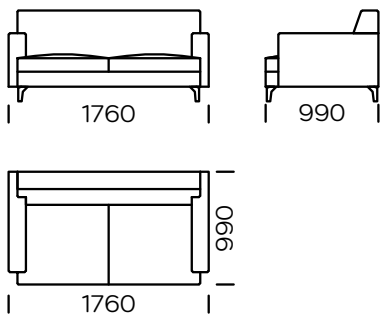

## LEGS

oak wood, available in 4 colors

natural

brown 22-51

brown 22-55

black 29-10

Technical information (mm)					
1	Total height	790	5	Total depth	990
2	Seat height	410	6	Seat depth	650
3	Armrest height	600	7	Legs height	120
4	Amrest width	150			

Sofa 1

Sofa 2

Sofa 3

Sofa 4

Sofa 5

Left seat 1

Left seat 2

Left seat 3