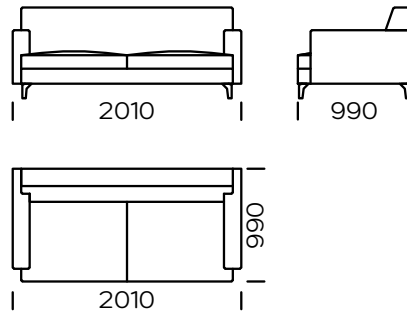

## LEGS

oak wood, available in 4 colors

natural

brown 22-51

brown 22-55

black 29-10

Technical information (mm)					
1	Total height	790	5	Total depth	990
2	Seat height	410	6	Seat depth	650
3	Armrest height	600	7	Legs height	120
4	Amrest width	150			

Sofa 1

Sofa 2

Sofa 3

Sofa 4

Sofa 5

Left seat 1

Left seat 2

Left seat 3