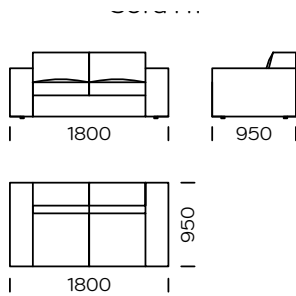

Technical information (mm)					
1	Total height	750	5	Total depth	950
2	Seat height	410	6	Seat depth	600
3	Armrest height	570	7	Legs height	20
4	Armrest width	260	8	Sleeping surface	model 1 - absent model 2 / 1130x1830 model 3 / 1330x1830 model 4 / 1330x1830

Sofa A1

Sofa A2