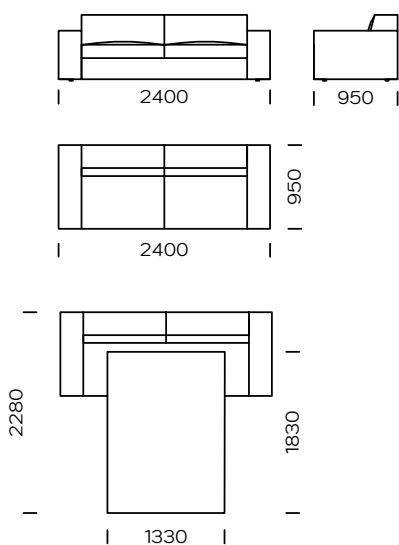

Technical information (mm)					
1	Total height	750	5	Total depth	950
2	Seat height	410	6	Seat depth	600
3	Armrest height	570	7	Legs height	20
4	Armrest width	260	8	Sleeping surface	model 1 - absent model 2 / 1130x1830 model 3 / 1330x1830 model 4 / 1330x1830

Sofa A1

Sofa A2

Sofa A3

Sofa A4

Cushion

All offered elements can be order in the left and right option