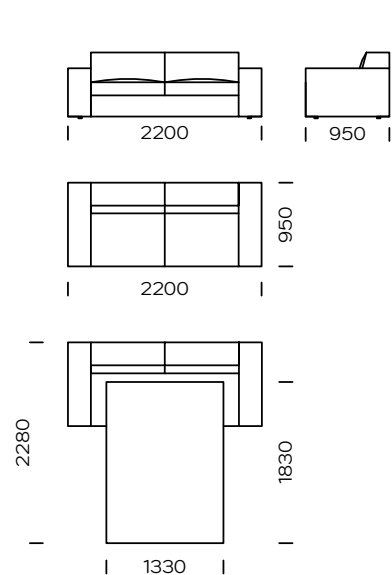

Technical information (mm)					
1	Total height	750	5	Total depth	950
2	Seat height	410	6	Seat depth	600
3	Armrest height	570	7	Legs height	20
4	Armrest width	260	8	Sleeping surface	model 1 - absent model 2 / 1130x1830 model 3 / 1330x1830 model 4 / 1330x1830

Sofa A1

Sofa A2

Sofa A3

Sofa A4

Cushion

All offered elements can be order in the left and right option