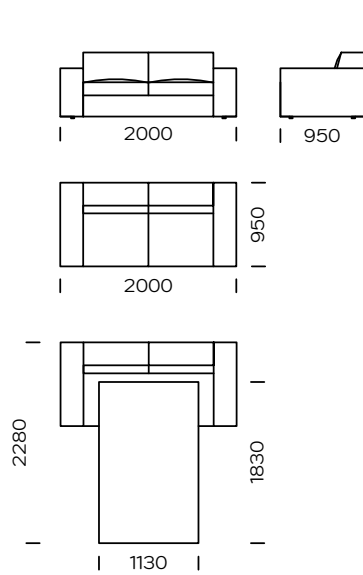

Technical information (mm)					
1	Total height	750	5	Total depth	950
2	Seat height	410	6	Seat depth	600
3	Armrest height	570	7	Legs height	20
4	Armrest width	260	8	Sleeping surface	model 1 - absent model 2 / 1130x1830 model 3 / 1330x1830 model 4 / 1330x1830

Sofa A1

Sofa A2

Sofa A3

Sofa A4

Cushion

All offered elements can be order in the left and right option