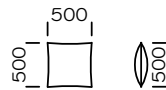

Technical information (mm)					
1	Total height	750	5	Total depth	950
2	Seat height	410	6	Seat depth	600
3	Armrest height	570	7	Legs height	20
4	Armrest width	260	8	Sleeping surface	model 1 - absent model 2 / 1130x1830 model 3 / 1330x1830 model 4 / 1330x1830

Sofa A1

Sofa A2

Sofa A3

Sofa A4

Cushion

All offered elements can be order in the left and right option