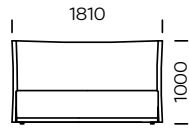

PIANO

TYPE
with a bedding container

OPTION
the bed frame is available in 2 versions:
for self assembly or assembled

The Piano upholstered bed is a model that can be distinguished by its loosely sewn cover that rests freely on the robust structure. The whole is complemented by details in the form of decorative knots on a soft and comfortable headrest. The model is intended for persons who like wrinkling and naturally creased, loose materials. These are the features that give the proper tone to the whole. An additional advantage is a large container for bed linen.

Technical information (mm)					
1	Total height	1000	7	Total width (1600x2000)	1810
2	Total depth	2250	8	Total width (1800x2000)	2010
3	Frame height	400	9	Total width (2000x2000)	2210
4	Legs height	20	10	Mattress frame	yes
5	Bedding container	yes	11	Mattress	no
6	Total width (1400x2000)	1610	12	Depth mattress in frame	60

Bed Piano 1400 x 2000

Bed Piano 1600 x 2000

Bed Piano 1800 x 2000

Bed Piano 2000 x 2000