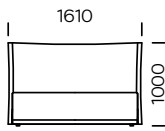

PIANO

TYPE
with a bedding container

OPTION
the bed frame is available in 2 versions:
for self assembly or assembled

The Piano upholstered bed is a model that can be distinguished by its loosely sewn cover that rests freely on the robust structure. The whole is complemented by details in the form of decorative knots on a soft and comfortable headrest. The model is intended for persons who like wrinkling and naturally creased, loose materials. These are the features that give the proper tone to the whole. An additional advantage is a large container for bed linen.

Technical information (mm)					
1	Total height	1000	7	Total width (1600x2000)	1810
2	Total depth	2250	8	Total width (1800x2000)	2010
3	Frame height	400	9	Total width (2000x2000)	2210
4	Legs height	20	10	Mattress frame	yes
5	Bedding container	yes	11	Mattress	no
6	Total width (1400x2000)	1610	12	Depth mattress in frame	60

Bed Piano 1400 x 2000

Bed Piano 1600 x 2000

Bed Piano 1800 x 2000

Bed Piano 2000 x 2000