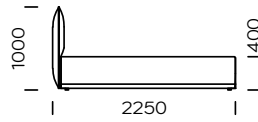

PIANO

TYPE
with a bedding container

OPTION
the bed frame is available in 2 versions:
for self assembly or assembled

The Piano upholstered bed is a model that can be distinguished by its loosely sewn cover that rests freely on the robust structure. The whole is complemented by details in the form of decorative knots on a soft and comfortable headrest. The model is intended for persons who like wrinkling and naturally creased, loose materials. These are the features that give the proper tone to the whole. An additional advantage is a large container for bed linen.

Technical information (mm)					
1	Total height	1000	7	Total width (1600x2000)	1810
2	Total depth	2250	8	Total width (1800x2000)	2010
3	Frame height	400	9	Total width (2000x2000)	2210
4	Legs height	20	10	Mattress frame	yes
5	Bedding container	yes	11	Mattress	no
6	Total width (1400x2000)	1610	12	Depth mattress in frame	60

Bed Piano 1400 x 2000

Bed Piano 1600 x 2000

Bed Piano 1800 x 2000

Bed Piano 2000 x 2000