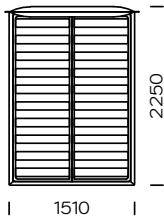

PIANO

TYPE
with a bedding container

OPTION
the bed frame is available in 2 versions:
for self assembly or assembled

The Piano upholstered bed is a model that can be distinguished by its loosely sewn cover that rests freely on the robust structure. The whole is complemented by details in the form of decorative knots on a soft and comfortable headrest. The model is intended for persons who like wrinkling and naturally creased, loose materials. These are the features that give the proper tone to the whole. An additional advantage is a large container for bed linen.

Technical information (mm)					
1	Total height	1000	7	Total width (1600x2000)	1810
2	Total depth	2250	8	Total width (1800x2000)	2010
3	Frame height	400	9	Total width (2000x2000)	2210
4	Legs height	20	10	Mattress frame	yes
5	Bedding container	yes	11	Mattress	no
6	Total width (1400x2000)	1610	12	Depth mattress in frame	60

Bed Piano 1400 x 2000

Bed Piano 1600 x 2000

Bed Piano 1800 x 2000

Bed Piano 2000 x 2000