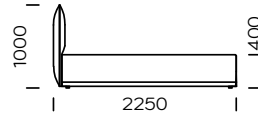

Technical information (mm)					
1	Total height	1000	7	Total width (1600x2000)	1810
2	Total depth	2250	8	Total width (1800x2000)	2010
3	Frame height	400	9	Total width (2000x2000)	2210
4	Legs height	20	10	Mattress frame	yes
5	Bedding container	yes	11	Mattress	no
6	Total width (1400x2000)	1610	12	Depth mattress in frame	60

Bed Piano 1400 x 2000

Bed Piano 1600 x 2000

Bed Piano 1800 x 2000

Bed Piano 2000 x 2000