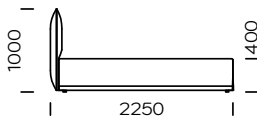

PIANO

TYPE
with a bedding container

OPTION
the bed frame is available in 2 versions:
for self assembly or assembled

The Piano upholstered bed is a model that can be distinguished by its loosely sewn cover that rests freely on the robust structure. The whole is complemented by details in the form of decorative knots on a soft and comfortable headrest. The model is intended for persons who like wrinkling and naturally creased, loose materials. These are the features that give the proper tone to the whole. An additional advantage is a large container for bed linen.

Technical information (mm)					
1	Total height	1000	7	Total width (1600x2000)	1810
2	Total depth	2250	8	Total width (1800x2000)	2010
3	Frame height	400	9	Total width (2000x2000)	2210
4	Legs height	20	10	Mattress frame	yes
5	Bedding container	yes	11	Mattress	no
6	Total width (1400x2000)	1610	12	Depth mattress in frame	60

Bed Piano 1400 x 2000

Bed Piano 1600 x 2000

Bed Piano 1800 x 2000

Bed Piano 2000 x 2000