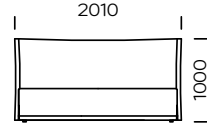

PIANO

TYPE
with a bedding container

OPTION
the bed frame is available in 2 versions:
for self assembly or assembled

The Piano upholstered bed is a model that can be distinguished by its loosely sewn cover that rests freely on the robust structure. The whole is complemented by details in the form of decorative knots on a soft and comfortable headrest. The model is intended for persons who like wrinkling and naturally creased, loose materials. These are the features that give the proper tone to the whole. An additional advantage is a large container for bed linen.

Technical information (mm)					
1	Total height	1000	7	Total width (1600x2000)	1810
2	Total depth	2250	8	Total width (1800x2000)	2010
3	Frame height	400	9	Total width (2000x2000)	2210
4	Legs height	20	10	Mattress frame	yes
5	Bedding container	yes	11	Mattress	no
6	Total width (1400x2000)	1610	12	Depth mattress in frame	60

Bed Piano 1400 x 2000

Bed Piano 1600 x 2000

Bed Piano 1800 x 2000

Bed Piano 2000 x 2000