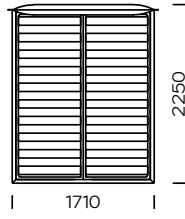

PIANO

TYPE
with a bedding container

OPTION
the bed frame is available in 2 versions:
for self assembly or assembled

The Piano upholstered bed is a model that can be distinguished by its loosely sewn cover that rests freely on the robust structure. The whole is complemented by details in the form of decorative knots on a soft and comfortable headrest. The model is intended for persons who like wrinkling and naturally creased, loose materials. These are the features that give the proper tone to the whole. An additional advantage is a large container for bed linen.

Technical information (mm)					
1	Total height	1000	7	Total width (1600x2000)	1810
2	Total depth	2250	8	Total width (1800x2000)	2010
3	Frame height	400	9	Total width (2000x2000)	2210
4	Legs height	20	10	Mattress frame	yes
5	Bedding container	yes	11	Mattress	no
6	Total width (1400x2000)	1610	12	Depth mattress in frame	60

Bed Piano 1400 x 2000

Bed Piano 1600 x 2000

Bed Piano 1800 x 2000

Bed Piano 2000 x 2000