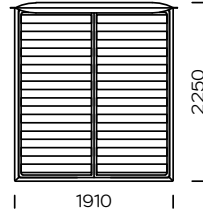

PIANO

TYPE
with a bedding container

OPTION
the bed frame is available in 2 versions:
for self assembly or assembled

The Piano upholstered bed is a model that can be distinguished by its loosely sewn cover that rests freely on the robust structure. The whole is complemented by details in the form of decorative knots on a soft and comfortable headrest. The model is intended for persons who like wrinkling and naturally creased, loose materials. These are the features that give the proper tone to the whole. An additional advantage is a large container for bed linen.

Technical information (mm)					
1	Total height	1000	7	Total width (1600x2000)	1810
2	Total depth	2250	8	Total width (1800x2000)	2010
3	Frame height	400	9	Total width (2000x2000)	2210
4	Legs height	20	10	Mattress frame	yes
5	Bedding container	yes	11	Mattress	no
6	Total width (1400x2000)	1610	12	Depth mattress in frame	60

Bed Piano 1400 x 2000

Bed Piano 1600 x 2000

Bed Piano 1800 x 2000

Bed Piano 2000 x 2000