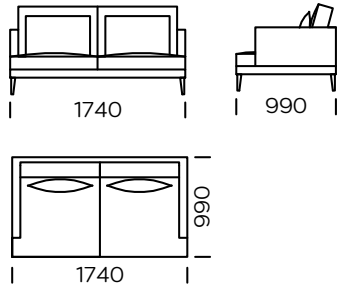

## LEGS

oak wood, available in 4 colors

natural

brown 22-51

brown 22-55

black 29-10

Technical information (mm)					
1	Total height	870	5	Total depth	990
2	Seat height	400	6	Seat depth	700
3	Armrest height	640	7	Legs height	165
4	Armrest width	80			

Sofa 1

Sofa 2

Sofa 3

Left seat 1

Left seat 2

Left seat 3

Central seat 1

Central seat 2