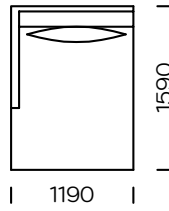

## LEGS

oak wood, available in 4 colors

natural

brown 22-51

brown 22-55

black 29-10

Technical information (mm)					
1	Total height	870	5	Total depth	990
2	Seat height	400	6	Seat depth	700
3	Armrest height	640	7	Legs height	165
4	Armrest width	80			

Sofa 1

Sofa 2

Sofa 3

Left seat 1

Left seat 2

Left seat 3

Central seat 1

Central seat 2

All offered elements can be order in the left and right option

Corner seat

Left chaise longue 1

Left chaise longue 2

All offered elements can be order in the left and right option