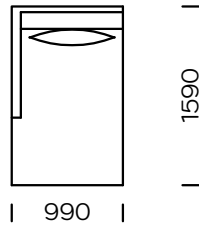

## LEGS

oak wood, available in 4 colors

natural

brown 22-51

brown 22-55

black 29-10

Technical information (mm)					
1	Total height	870	5	Total depth	990
2	Seat height	400	6	Seat depth	700
3	Armrest height	640	7	Legs height	165
4	Armrest width	80			

Sofa 1

Sofa 2

Sofa 3

Left seat 1

Left seat 2

Left seat 3

Central seat 1

Central seat 2

All offered elements can be order in the left and right option

Corner seat

Left chaise longue 1

Left chaise longue 2

All offered elements can be order in the left and right option