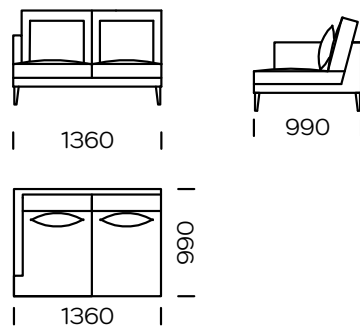

## LEGS

oak wood, available in 4 colors

natural

brown 22-51

brown 22-55

black 29-10

Technical information (mm)					
1	Total height	870	5	Total depth	990
2	Seat height	400	6	Seat depth	700
3	Armrest height	640	7	Legs height	165
4	Armrest width	80			

Sofa 1

Sofa 2

Sofa 3

Left seat 1

Left seat 2

Left seat 3

Central seat 1

Central seat 2

All offered elements can be order in the left and right option

Corner seat

Left chaise longue 1

Left chaise longue 2

All offered elements can be order in the left and right option