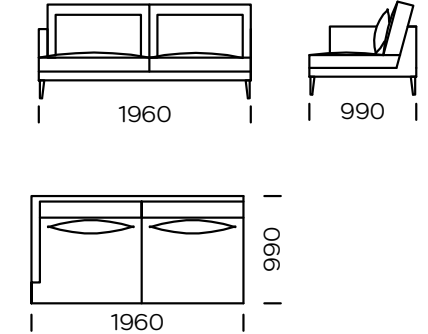

## LEGS

oak wood, available in 4 colors

natural

brown 22-51

brown 22-55

black 29-10

Technical information (mm)					
1	Total height	870	5	Total depth	990
2	Seat height	400	6	Seat depth	700
3	Armrest height	640	7	Legs height	165
4	Armrest width	80			

Sofa 1

Sofa 2

Sofa 3

Left seat 1

Left seat 2

Left seat 3

Central seat 1

Central seat 2

All offered elements can be order in the left and right option

Corner seat

Left chaise longue 1

Left chaise longue 2

All offered elements can be order in the left and right option