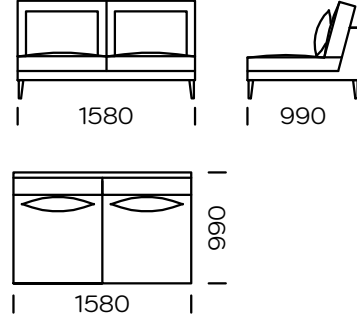

## LEGS

oak wood, available in 4 colors

natural

brown 22-51

brown 22-55

black 29-10

Technical information (mm)					
1	Total height	870	5	Total depth	990
2	Seat height	400	6	Seat depth	700
3	Armrest height	640	7	Legs height	165
4	Armrest width	80			

Sofa 1

Sofa 2

Sofa 3

Left seat 1

Left seat 2

Left seat 3

Central seat 1

Central seat 2

All offered elements can be order in the left and right option

Corner seat

Left chaise longue 1

Left chaise longue 2

All offered elements can be order in the left and right option