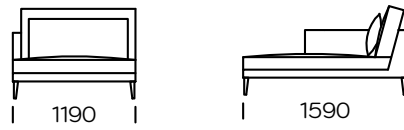

## LEGS

oak wood, available in 4 colors

natural

brown 22-51

brown 22-55

black 29-10

Technical information (mm)					
1	Total height	870	5	Total depth	990
2	Seat height	400	6	Seat depth	700
3	Armrest height	640	7	Legs height	165
4	Armrest width	80			

Sofa 1

Sofa 2

Sofa 3

Left seat 1

Left seat 2

Left seat 3

Central seat 1

Central seat 2

All offered elements can be order in the left and right option

Corner seat

Left chaise longue 1

Left chaise longue 2

All offered elements can be order in the left and right option