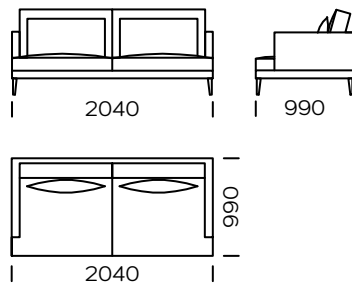

## LEGS

oak wood, available in 4 colors

natural

brown 22-51

brown 22-55

black 29-10

Technical information (mm)					
1	Total height	870	5	Total depth	990
2	Seat height	400	6	Seat depth	700
3	Armrest height	640	7	Legs height	165
4	Armrest width	80			

Sofa 1

Sofa 2

Sofa 3

Left seat 1

Left seat 2

Left seat 3

Central seat 1

Central seat 2