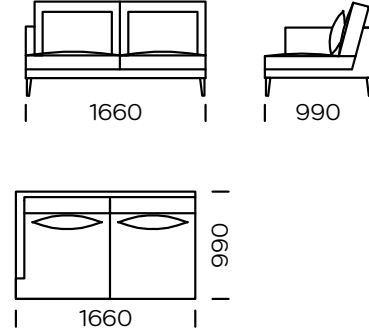

## LEGS

oak wood, available in 4 colors

natural

brown 22-51

brown 22-55

black 29-10

Technical information (mm)					
1	Total height	870	5	Total depth	990
2	Seat height	400	6	Seat depth	700
3	Armrest height	640	7	Legs height	165
4	Armrest width	80			

Sofa 1

Sofa 2

Sofa 3

Left seat 1

Left seat 2

Left seat 3

Central seat 1

Central seat 2

All offered elements can be order in the left and right option

Corner seat

Left chaise longue 1

Left chaise longue 2

All offered elements can be order in the left and right option