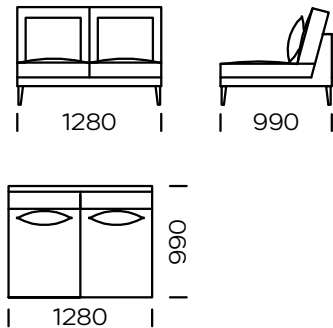

## LEGS

oak wood, available in 4 colors

natural

brown 22-51

brown 22-55

black 29-10

Technical information (mm)					
1	Total height	870	5	Total depth	990
2	Seat height	400	6	Seat depth	700
3	Armrest height	640	7	Legs height	165
4	Armrest width	80			

Sofa 1

Sofa 2

Sofa 3

Left seat 1

Left seat 2

Left seat 3

Central seat 1

Central seat 2

All offered elements can be order in the left and right option

Corner seat

Left chaise longue 1

Left chaise longue 2

All offered elements can be order in the left and right option