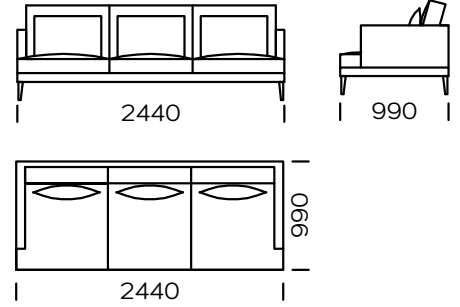

## LEGS

oak wood, available in 4 colors

natural

brown 22-51

brown 22-55

black 29-10

Technical information (mm)					
1	Total height	870	5	Total depth	990
2	Seat height	400	6	Seat depth	700
3	Armrest height	640	7	Legs height	165
4	Armrest width	80			

Sofa 1

Sofa 2

Sofa 3

Left seat 1

Left seat 2

Left seat 3

Central seat 1

Central seat 2