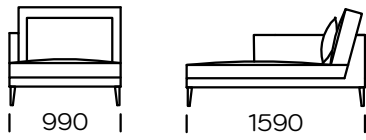

## LEGS

oak wood, available in 4 colors

natural

brown 22-51

brown 22-55

black 29-10

Technical information (mm)					
1	Total height	870	5	Total depth	990
2	Seat height	400	6	Seat depth	700
3	Armrest height	640	7	Legs height	165
4	Armrest width	80			

Sofa 1

Sofa 2

Sofa 3

Left seat 1

Left seat 2

Left seat 3

Central seat 1

Central seat 2

All offered elements can be order in the left and right option

Corner seat

Left chaise longue 1

Left chaise longue 2

All offered elements can be order in the left and right option