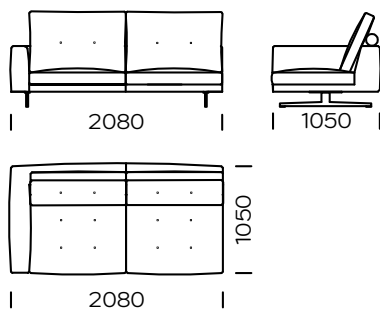

BACKREST PILLOWS

selected natural feathers of high elasticity class/
possible replacement with anti-allergic filling

LEGS

metal

black mat

chrom

Technical information (mm)					
1	Total height	920	6	Armrest width	180
2	Seat height	380	7	Total depth	1050
3	Backrest height	600	8	Seat depth	670
4	Armrest height	600	9	Legs height	150
5	Cushion height	600			

Sofa 1

Sofa 2

Sofa 3

Left seat 1

Left seat 2

Left seat 3

All offered elements can be order in the left and right option

Left chaise longue

Corner seat

Pouf

Cushion

Wide pillow - on the whole length of the backrest

Narrow pillow - 8 cm narrower on each side

All offered elements can be order in the left and right option