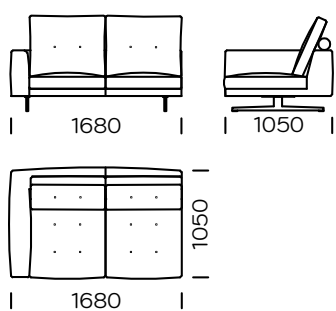

BACKREST PILLOWS

selected natural feathers of high elasticity class/
possible replacement with anti-allergic filling

LEGS

metal

black mat

chrom

Technical information (mm)					
1	Total height	920	6	Armrest width	180
2	Seat height	380	7	Total depth	1050
3	Backrest height	600	8	Seat depth	670
4	Armrest height	600	9	Legs height	150
5	Cushion height	600			

Sofa 1

Sofa 2

Sofa 3

Left seat 1

Left seat 2

Left seat 3

All offered elements can be order in the left and right option

Left chaise longue

Corner seat

Pouf

Cushion

Wide pillow - on the whole length of the backrest

Narrow pillow - 8 cm narrower on each side

All offered elements can be order in the left and right option