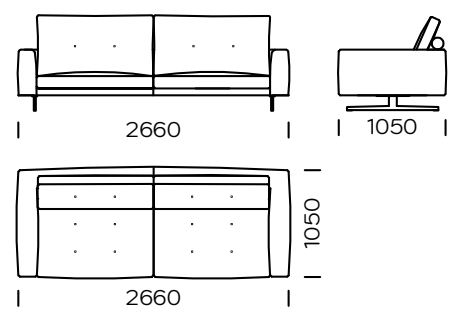

BACKREST PILLOWS

selected natural feathers of high elasticity class/
possible replacement with anti-allergic filling

LEGS

metal

black mat

chrom

Technical information (mm)					
1	Total height	920	6	Armrest width	180
2	Seat height	380	7	Total depth	1050
3	Backrest height	600	8	Seat depth	670
4	Armrest height	600	9	Legs height	150
5	Cushion height	600			

Sofa 1

Sofa 2

Sofa 3

Left seat 1

Left seat 2

Left seat 3

All offered elements can be order in the left and right option

Left chaise longue

Corner seat

Pouf

Cushion

Wide pillow - on the whole length of the backrest

Narrow pillow - 8 cm narrower on each side

All offered elements can be order in the left and right option