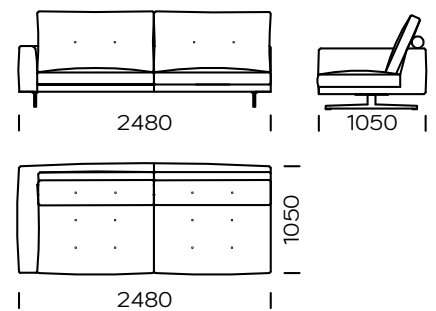

BACKREST PILLOWS

selected natural feathers of high elasticity class/
possible replacement with anti-allergic filling

LEGS

metal

black mat

chrom

Technical information (mm)					
1	Total height	920	6	Armrest width	180
2	Seat height	380	7	Total depth	1050
3	Backrest height	600	8	Seat depth	670
4	Armrest height	600	9	Legs height	150
5	Cushion height	600			

Sofa 1

Sofa 2

Sofa 3

Left seat 1

Left seat 2

Left seat 3

All offered elements can be order in the left and right option

Left chaise longue

Corner seat

Pouf

Cushion

Wide pillow - on the whole length of the backrest

Narrow pillow - 8 cm narrower on each side

All offered elements can be order in the left and right option