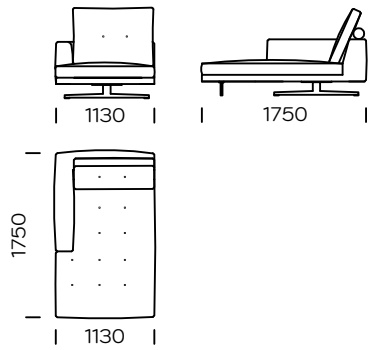

BACKREST PILLOWS

selected natural feathers of high elasticity class/
possible replacement with anti-allergic filling

LEGS

metal

black mat

chrom

Technical information (mm)					
1	Total height	920	6	Armrest width	180
2	Seat height	380	7	Total depth	1050
3	Backrest height	600	8	Seat depth	670
4	Armrest height	600	9	Legs height	150
5	Cushion height	600			

Sofa 1

Sofa 2

Sofa 3

Left seat 1

Left seat 2

Left seat 3

All offered elements can be order in the left and right option

Left chaise longue

Corner seat

Pouf

Cushion

Wide pillow - on the whole length of the backrest

Narrow pillow - 8 cm narrower on each side

All offered elements can be order in the left and right option