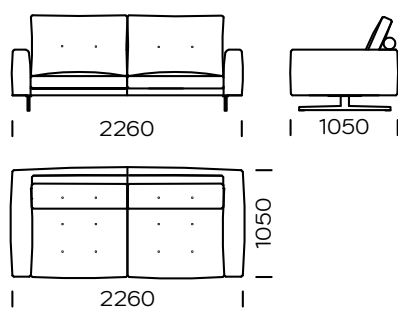

BACKREST PILLOWS

selected natural feathers of high elasticity class/
possible replacement with anti-allergic filling

LEGS

metal

black mat

chrom

Technical information (mm)					
1	Total height	920	6	Armrest width	180
2	Seat height	380	7	Total depth	1050
3	Backrest height	600	8	Seat depth	670
4	Armrest height	600	9	Legs height	150
5	Cushion height	600			

Sofa 1

Sofa 2

Sofa 3

Left seat 1

Left seat 2

Left seat 3

All offered elements can be order in the left and right option

Left chaise longue

Corner seat

Pouf

Cushion

Wide pillow - on the whole length of the backrest

Narrow pillow - 8 cm narrower on each side

All offered elements can be order in the left and right option