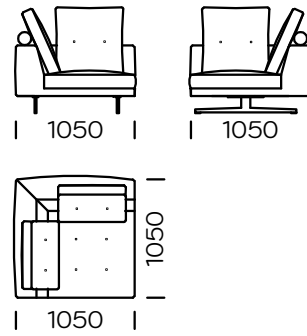

BACKREST PILLOWS

selected natural feathers of high elasticity class/
possible replacement with anti-allergic filling

LEGS

metal

black mat

chrom

Technical information (mm)					
1	Total height	920	6	Armrest width	180
2	Seat height	380	7	Total depth	1050
3	Backrest height	600	8	Seat depth	670
4	Armrest height	600	9	Legs height	150
5	Cushion height	600			

Sofa 1

Sofa 2

Sofa 3

Left seat 1

Left seat 2

Left seat 3

All offered elements can be order in the left and right option

Left chaise longue

Corner seat

Pouf

Cushion

Wide pillow - on the whole length of the backrest

Narrow pillow - 8 cm narrower on each side

All offered elements can be order in the left and right option