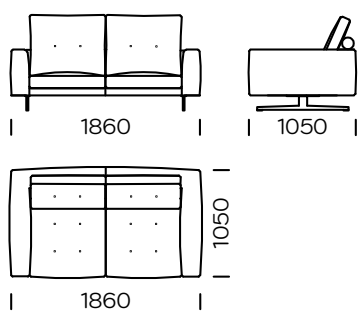

BACKREST PILLOWS

selected natural feathers of high elasticity class/
possible replacement with anti-allergic filling

LEGS

metal

black mat

chrom

Technical information (mm)					
1	Total height	920	6	Armrest width	180
2	Seat height	380	7	Total depth	1050
3	Backrest height	600	8	Seat depth	670
4	Armrest height	600	9	Legs height	150
5	Cushion height	600			

Sofa 1

Sofa 2

Sofa 3

Left seat 1

Left seat 2

Left seat 3

All offered elements can be order in the left and right option

Left chaise longue

Corner seat

Pouf

Cushion

Wide pillow - on the whole length of the backrest

Narrow pillow - 8 cm narrower on each side

All offered elements can be order in the left and right option