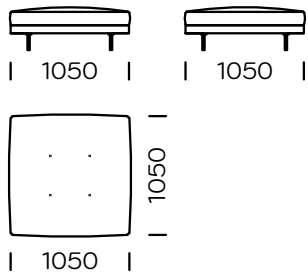

BACKREST PILLOWS

selected natural feathers of high elasticity class/
possible replacement with anti-allergic filling

LEGS

metal

black mat

chrom

Technical information (mm)					
1	Total height	920	6	Armrest width	180
2	Seat height	380	7	Total depth	1050
3	Backrest height	600	8	Seat depth	670
4	Armrest height	600	9	Legs height	150
5	Cushion height	600			

Sofa 1

Sofa 2

Sofa 3

Left seat 1

Left seat 2

Left seat 3

All offered elements can be order in the left and right option

Left chaise longue

Corner seat

Pouf

Cushion

Wide pillow - on the whole length of the backrest

Narrow pillow - 8 cm narrower on each side

All offered elements can be order in the left and right option