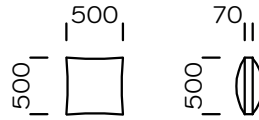

BACKREST PILLOWS

selected natural feathers of high elasticity class/
possible replacement with anti-allergic filling

LEGS

metal

black mat

chrom

Technical information (mm)					
1	Total height	920	6	Armrest width	180
2	Seat height	380	7	Total depth	1050
3	Backrest height	600	8	Seat depth	670
4	Armrest height	600	9	Legs height	150
5	Cushion height	600			

Sofa 1

Sofa 2

Sofa 3

Left seat 1

Left seat 2

Left seat 3

All offered elements can be order in the left and right option

Left chaise longue

Corner seat

Pouf

Cushion

Wide pillow - on the whole length of the backrest

Narrow pillow - 8 cm narrower on each side

All offered elements can be order in the left and right option