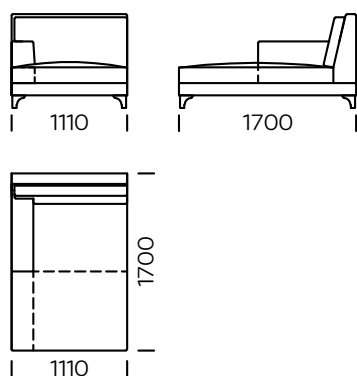

LEGS

oak wood, available in 4 colors

natural

brown 22-51

brown 22-55

black 29-10

Technical information (mm)					
1	Total height	900	5	Total depth	940
2	Seat height	440	6	Seat depth	650
3	Armrest height	640	7	Legs height	120
4	Amrest width	210			

Sofa 1

Sofa 2

Sofa 3

Left seat 1

Left seat 2

Left seat 3

All offered elements can be order in the left and right option

Left seat 4

Corner seat

Central seat

Left chaise longue 1

Left chaise longue 2

Cushion

All offered elements can be order in the left and right option