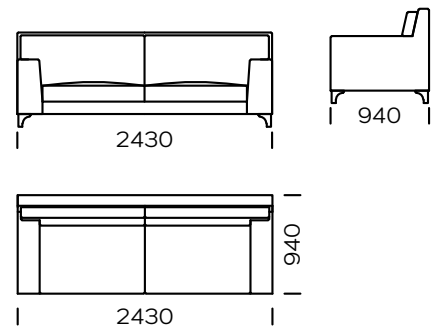

LEGS

oak wood, available in 4 colors

natural

brown 22-51

brown 22-55

black 29-10

Technical information (mm)					
1	Total height	900	5	Total depth	940
2	Seat height	440	6	Seat depth	650
3	Armrest height	640	7	Legs height	120
4	Amrest width	210			

Sofa 1

Sofa 2

Sofa 3

Left seat 1

Left seat 2

Left seat 3

All offered elements can be order in the left and right option

Left seat 4