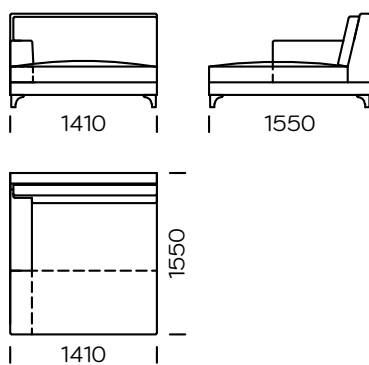

LEGS

oak wood, available in 4 colors

natural

brown 22-51

brown 22-55

black 29-10

Technical information (mm)					
1	Total height	900	5	Total depth	940
2	Seat height	440	6	Seat depth	650
3	Armrest height	640	7	Legs height	120
4	Amrest width	210			

Sofa 1

Sofa 2

Sofa 3

Left seat 1

Left seat 2

Left seat 3

All offered elements can be order in the left and right option

Left seat 4

Corner seat

Central seat

Left chaise longue 1

Left chaise longue 2

Cushion

All offered elements can be order in the left and right option