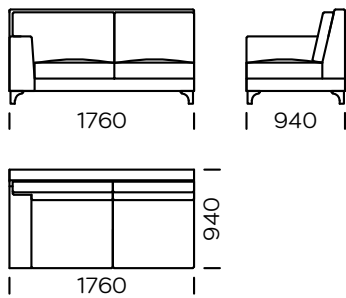

LEGS

oak wood, available in 4 colors

natural

brown 22-51

brown 22-55

black 29-10

Technical information (mm)					
1	Total height	900	5	Total depth	940
2	Seat height	440	6	Seat depth	650
3	Armrest height	640	7	Legs height	120
4	Amrest width	210			

Sofa 1

Sofa 2

Sofa 3

Left seat 1

Left seat 2

Left seat 3

All offered elements can be order in the left and right option

Left seat 4

Corner seat

Central seat

Left chaise longue 1

Left chaise longue 2

Cushion

All offered elements can be order in the left and right option