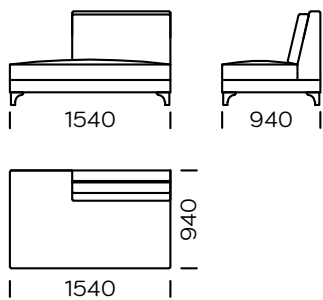

LEGS

oak wood, available in 4 colors

natural

brown 22-51

brown 22-55

black 29-10

Technical information (mm)					
1	Total height	900	5	Total depth	940
2	Seat height	440	6	Seat depth	650
3	Armrest height	640	7	Legs height	120
4	Amrest width	210			

Sofa 1

Sofa 2

Sofa 3

Left seat 1

Left seat 2

Left seat 3

All offered elements can be order in the left and right option

Left seat 4

Corner seat

Central seat

Left chaise longue 1

Left chaise longue 2

Cushion

All offered elements can be order in the left and right option