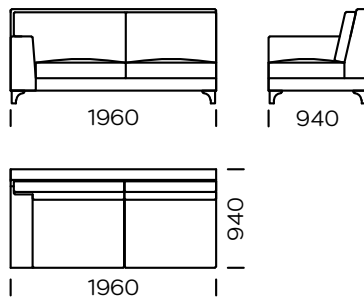

LEGS

oak wood, available in 4 colors

natural

brown 22-51

brown 22-55

black 29-10

Technical information (mm)					
1	Total height	900	5	Total depth	940
2	Seat height	440	6	Seat depth	650
3	Armrest height	640	7	Legs height	120
4	Amrest width	210			

Sofa 1

Sofa 2

Sofa 3

Left seat 1

Left seat 2

Left seat 3

All offered elements can be order in the left and right option

Left seat 4

Corner seat

Central seat

Left chaise longue 1

Left chaise longue 2

Cushion

All offered elements can be order in the left and right option