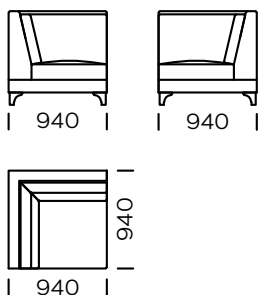

LEGS

oak wood, available in 4 colors

natural

brown 22-51

brown 22-55

black 29-10

Technical information (mm)					
1	Total height	900	5	Total depth	940
2	Seat height	440	6	Seat depth	650
3	Armrest height	640	7	Legs height	120
4	Amrest width	210			

Sofa 1

Sofa 2

Sofa 3

Left seat 1

Left seat 2

Left seat 3

All offered elements can be order in the left and right option

Left seat 4

Corner seat

Central seat

Left chaise longue 1

Left chaise longue 2

Cushion

All offered elements can be order in the left and right option