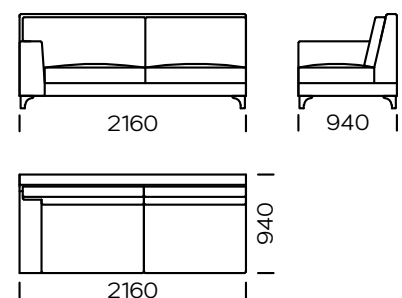

LEGS

oak wood, available in 4 colors

natural

brown 22-51

brown 22-55

black 29-10

Technical information (mm)					
1	Total height	900	5	Total depth	940
2	Seat height	440	6	Seat depth	650
3	Armrest height	640	7	Legs height	120
4	Amrest width	210			

Sofa 1

Sofa 2

Sofa 3

Left seat 1

Left seat 2

Left seat 3

All offered elements can be order in the left and right option

Left seat 4

Corner seat

Central seat

Left chaise longue 1

Left chaise longue 2

Cushion

All offered elements can be order in the left and right option