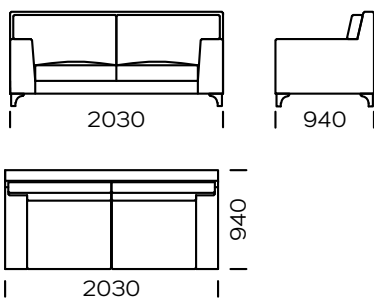

LEGS

oak wood, available in 4 colors

natural

brown 22-51

brown 22-55

black 29-10

Technical information (mm)					
1	Total height	900	5	Total depth	940
2	Seat height	440	6	Seat depth	650
3	Armrest height	640	7	Legs height	120
4	Amrest width	210			

Sofa 1

Sofa 2

Sofa 3

Left seat 1

Left seat 2

Left seat 3

All offered elements can be order in the left and right option

Left seat 4