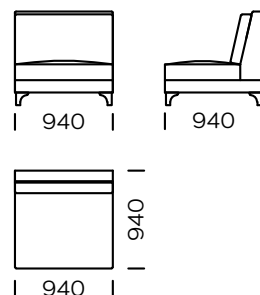

LEGS

oak wood, available in 4 colors

natural

brown 22-51

brown 22-55

black 29-10

Technical information (mm)					
1	Total height	900	5	Total depth	940
2	Seat height	440	6	Seat depth	650
3	Armrest height	640	7	Legs height	120
4	Amrest width	210			

Sofa 1

Sofa 2

Sofa 3

Left seat 1

Left seat 2

Left seat 3

All offered elements can be order in the left and right option

Left seat 4

Corner seat

Central seat

Left chaise longue 1

Left chaise longue 2

Cushion

All offered elements can be order in the left and right option