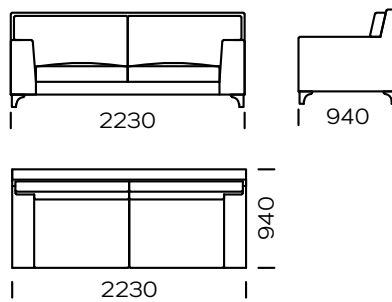

LEGS

oak wood, available in 4 colors

natural

brown 22-51

brown 22-55

black 29-10

Technical information (mm)					
1	Total height	900	5	Total depth	940
2	Seat height	440	6	Seat depth	650
3	Armrest height	640	7	Legs height	120
4	Amrest width	210			

Sofa 1

Sofa 2

Sofa 3

Left seat 1

Left seat 2

Left seat 3

All offered elements can be order in the left and right option

Left seat 4

Corner seat

Central seat

Left chaise longue 1

Left chaise longue 2

Cushion

All offered elements can be order in the left and right option