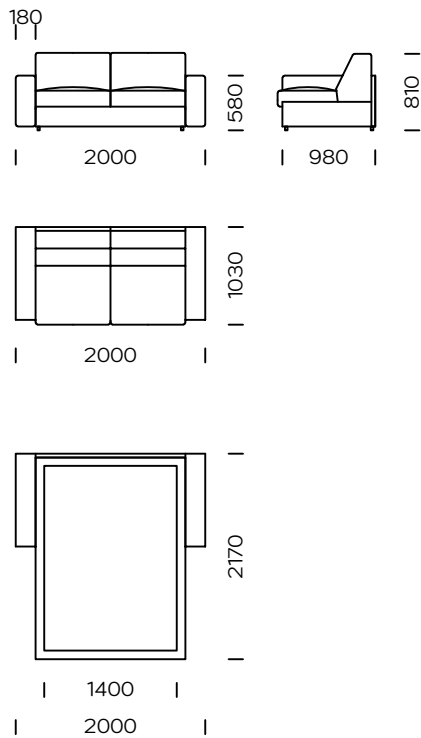

Technical information (mm)					
1	Total height	810	5	Seat depth	620
2	Seat height	440	6	Legs height	40
3	Armrest narrow (h x w)	580/180	7	Sleeping area: Sofa 140	1400/2000
4	Total depth	1030	8	sleeping area: Sofa 160	1600/2000

Sofa bed 1400