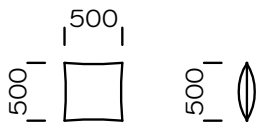

Cushion

All offered elements can be order in the left and right option