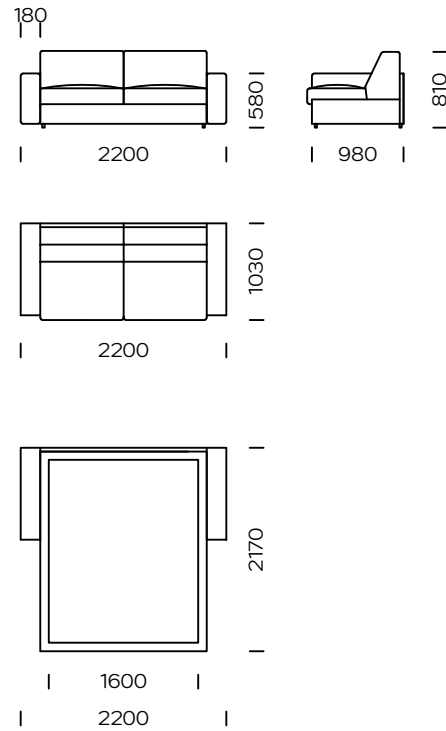

Sofa bed 1600

Cushion

All offered elements can be order in the left and right option