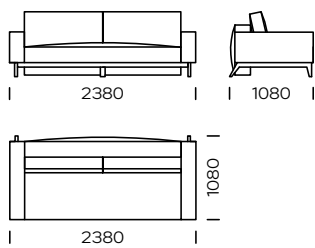

brown 22-55

black 29-10

Technical information (mm)					
1	Total height	880	5	Total depth	1080
2	Seat height	380	6	Seat depth	550
3	Armrest height	570	7	Sofa - sleeping area	1450 x 2000
4	Amrest width	190	8	Corner - sleeping area	1450 x 1930
			9	Legs height	180

Sofa

Sofa, unfolded

Corner sofa

Corner sofa, unfolded

All offered elements can be order in the left and right option