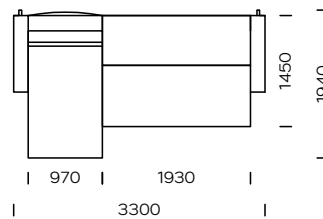

brown 22-55

black 29-10

Technical information (mm)					
1	Total height	880	5	Total depth	1080
2	Seat height	380	6	Seat depth	550
3	Armrest height	570	7	Sofa - sleeping area	1450 x 2000
4	Amrest width	190	8	Corner - sleeping area	1450 x 1930
			9	Legs height	180

Sofa

Sofa, unfolded

Corner sofa

Corner sofa, unfolded

All offered elements can be order in the left and right option