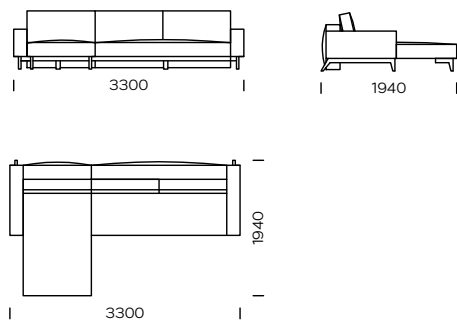

Corner sofa