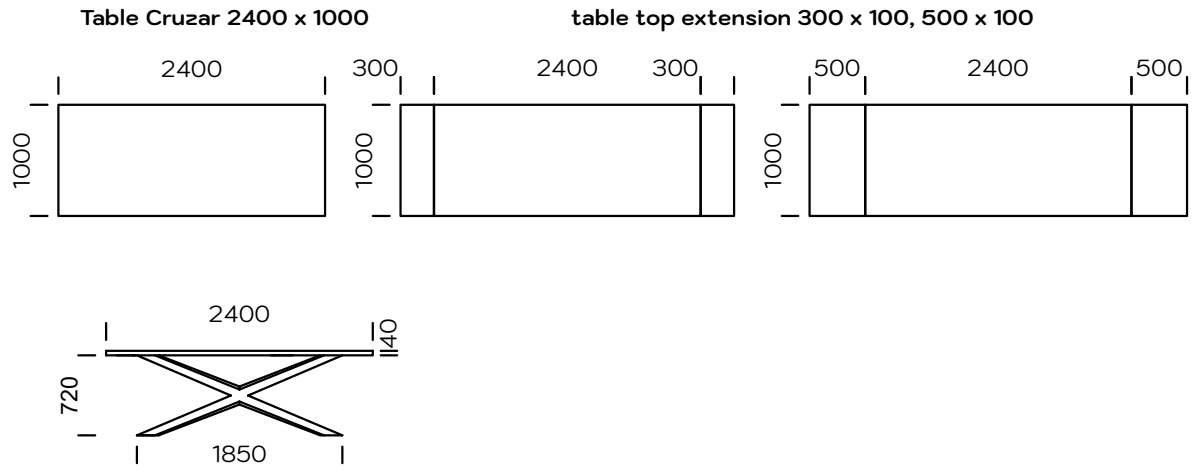

CRUZAR

TABLE TOP

oak wood

oak veneer

black oak veneer

american walnut

Cruzar is a modern table with unusual design. The top is made from carefully selected solid oak wood or oak and walnut veneer. The oiled finish of the top exposes the beauty of the wooden rings, and gives the surface its mat texture. And the base is made from powder coated black metal. It is possible to make extra tops to increase the surface of the top.

Table Cruzar 1800 x 900

table top extension 300 x 900, 500 x 900

Table Cruzar 2000 x 1000

table top extension 300 x 100, 500 x 100

Table Cruzar 2200 x 1000

table top extension 300 x 100, 500 x 100

Top edge options:

-  straight
-  undercut