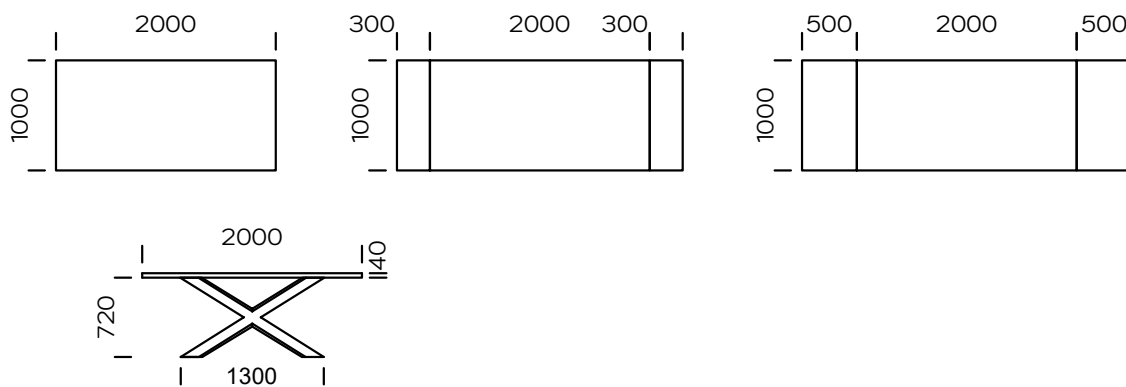

CRUZAR

TABLE TOP

oak wood

oak veneer

black oak veneer

american walnut

Cruzar is a modern table with unusual design. The top is made from carefully selected solid oak wood or oak and walnut veneer. The oiled finish of the top exposes the beauty of the wooden rings, and gives the surface its mat texture. And the base is made from powder coated black metal. It is possible to make extra tops to increase the surface of the top.

Table Cruzar 1800 x 900

table top extension 300 x 900, 500 x 900

Table Cruzar 2000 x 1000

table top extension 300 x 100, 500 x 100

Table Cruzar 2200 x 1000

table top extension 300 x 100, 500 x 100

Top edge options:

-  straight
-  undercut