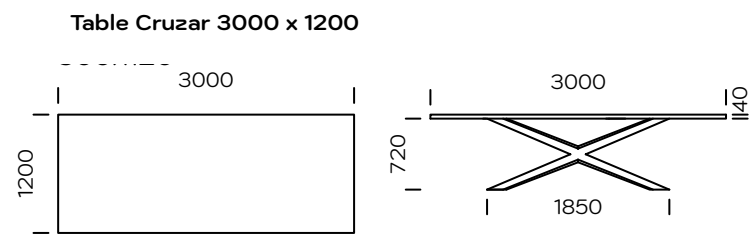

CRUZAR

TABLE TOP

oak wood

oak veneer

black oak veneer

american walnut

Cruzar is a modern table with unusual design. The top is made from carefully selected solid oak wood or oak and walnut veneer. The oiled finish of the top exposes the beauty of the wooden rings, and gives the surface its mat texture. And the base is made from powder coated black metal. It is possible to make extra tops to increase the surface of the top.

Table Cruzar 1800 x 900

table top extension 300 x 900, 500 x 900

Table Cruzar 2000 x 1000

table top extension 300 x 100, 500 x 100

Table Cruzar 2200 x 1000

table top extension 300 x 100, 500 x 100

Top edge options: