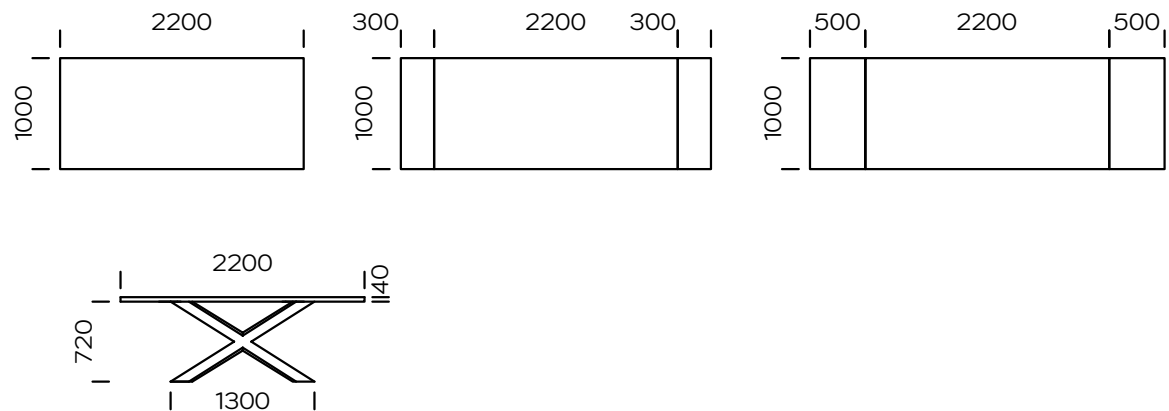

CRUZAR

TABLE TOP

oak wood

oak veneer

black oak veneer

american walnut

Cruzar is a modern table with unusual design. The top is made from carefully selected solid oak wood or oak and walnut veneer. The oiled finish of the top exposes the beauty of the wooden rings, and gives the surface its mat texture. And the base is made from powder coated black metal. It is possible to make extra tops to increase the surface of the top.

Table Cruzar 1800 x 900

table top extension 300 x 900, 500 x 900

Table Cruzar 2000 x 1000

table top extension 300 x 100, 500 x 100

Table Cruzar 2200 x 1000

table top extension 300 x 100, 500 x 100

Top edge options:

-  straight
-  undercut