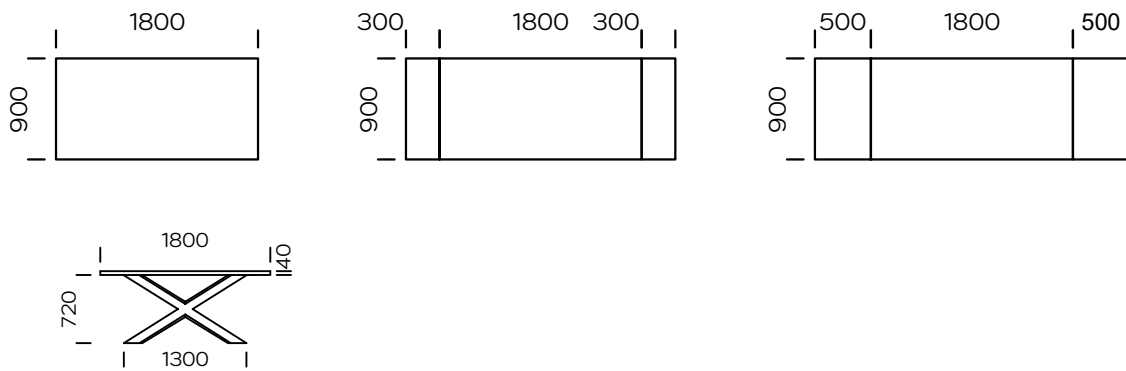

CRUZAR

TABLE TOP

oak wood

oak veneer

black oak veneer

american walnut

Cruzar is a modern table with unusual design. The top is made from carefully selected solid oak wood or oak and walnut veneer. The oiled finish of the top exposes the beauty of the wooden rings, and gives the surface its mat texture. And the base is made from powder coated black metal. It is possible to make extra tops to increase the surface of the top.

Table Cruzar 1800 x 900

table top extension 300 x 900, 500 x 900

Table Cruzar 2000 x 1000

table top extension 300 x 100, 500 x 100

Table Cruzar 2200 x 1000

table top extension 300 x 100, 500 x 100

Top edge options:

-  straight
-  undercut