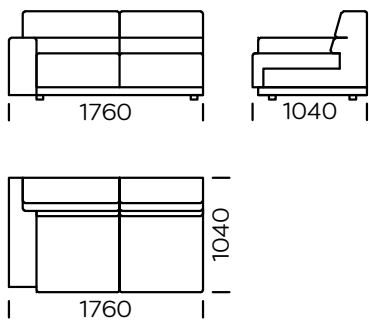

| Technical information (mm) | | | | | |
|----------------------------|----------------|------|---|--|-----------|
| 1 | Total height | 800 | 6 | Seat depth | 650 |
| 2 | Seat height | 420 | 7 | Legs height | 40 |
| 3 | Armrest height | 560 | 8 | Sleeping area: Seat 1 | 1130-1830 |
| 4 | Armrest width | 250 | 9 | Sleeping area: Sofa 1, Sofa 2, Sofa 3, Seat 2, Seat 3 | 1330-1830 |
| 5 | Total depth | 1040 | | | |

Sofa 1

Sofa 2

Sofa 3

Left seat 1

Left seat 2

Left seat 3

All offered elements can be order in the left and right option

Left chaise longue

Sleeping area: Seat 1

Sleeping area: Sofa 1 ; Sofa 2 ; Sofa 3, Seat 2, Seat 3

Cushion

All offered elements can be order in the left and right option