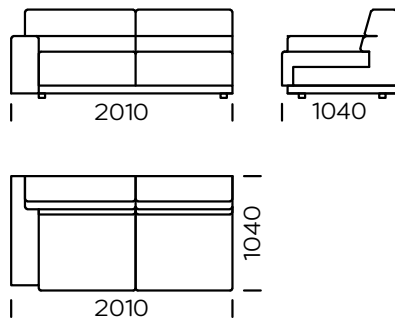

LEGS

solid oak wood, black color

The Bola sofa features a modern design combined with practicality and functionality. It is available in both a non-folding, and a folding version. The sleeping function is the sedaflex system, equipped with a foam mattress with a height of 10 cm, it is intended for naps. Bola is a convenient and comfortable sofa, among others thanks to its ergonomic backrest, which fits the person sitting on it perfectly. The modern style, and carefully designed details, which characterize this model, will satisfy the needs of even the most demanding enthusiasts of the contemporary industrial design. One detail distinguishing this sofa is its special pocket sewing, used to finish the sofa's sides and backrest.

| Technical information (mm) | | | | | |
|----------------------------|----------------|------|---|--|-----------|
| 1 | Total height | 800 | 6 | Seat depth | 650 |
| 2 | Seat height | 420 | 7 | Legs height | 40 |
| 3 | Armrest height | 560 | 8 | Sleeping area: Seat 1 | 1130-1830 |
| 4 | Armrest width | 250 | 9 | Sleeping area: Sofa 1, Sofa 2, Sofa 3, Seat 2, Seat 3 | 1330-1830 |
| 5 | Total depth | 1040 | | | |

Sofa 1

Sofa 2

Sofa 3

Left seat 1

Left seat 2

Left seat 3

All offered elements can be order in the left and right option

Left chaise longue