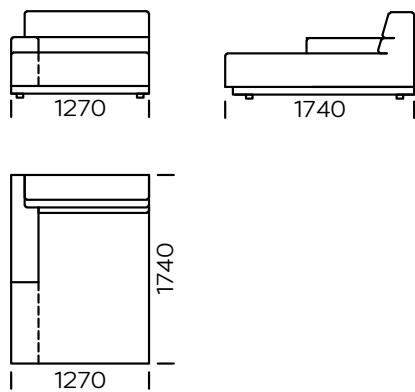

| Technical information (mm) | | | | | |
|----------------------------|----------------|------|---|--|-----------|
| 1 | Total height | 800 | 6 | Seat depth | 650 |
| 2 | Seat height | 420 | 7 | Legs height | 40 |
| 3 | Armrest height | 560 | 8 | Sleeping area: Seat 1 | 1130-1830 |
| 4 | Armrest width | 250 | 9 | Sleeping area: Sofa 1, Sofa 2, Sofa 3, Seat 2, Seat 3 | 1330-1830 |
| 5 | Total depth | 1040 | | | |

Sofa 1

Sofa 2

Sofa 3

Left seat 1

Left seat 2

Left seat 3

All offered elements can be order in the left and right option

Left chaise longue

Sleeping area: Seat 1

Sleeping area: Sofa 1 ; Sofa 2 ; Sofa 3, Seat 2, Seat 3

Cushion

All offered elements can be order in the left and right option