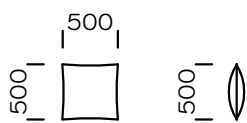

Cushion

All offered elements can be order in the left and right option