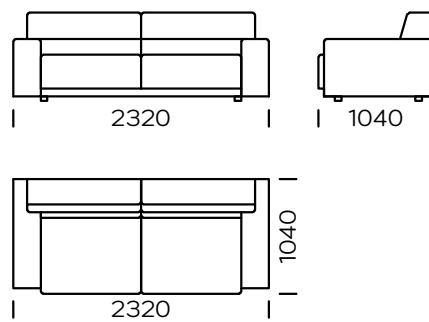

Technical information (mm)					
1	Total height	800	6	Seat depth	650
2	Seat height	420	7	Legs height	40
3	Armrest height	560	8	Sleeping area: Seat 1	1130-1830
4	Armrest width	250	9	Sleeping area: Sofa 1, Sofa 2, Sofa 3, Seat 2, Seat 3	1330-1830
5	Total depth	1040			

Sofa 2

All offered elements can be order in the left and right option