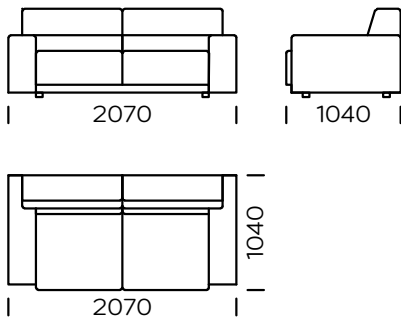

Technical information (mm)					
1	Total height	800	6	Seat depth	650
2	Seat height	420	7	Legs height	40
3	Armrest height	560	8	Sleeping area: Seat 1	1130-1830
4	Armrest width	250	9	Sleeping area: Sofa 1, Sofa 2, Sofa 3, Seat 2, Seat 3	1330-1830
5	Total depth	1040			

Sofa 1