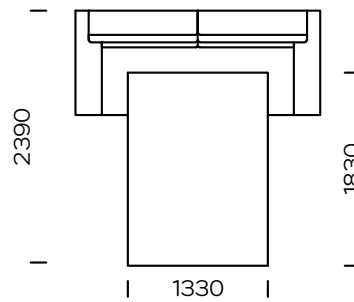

Sleeping area: Sofa 1 ; Sofa 2 ; Sofa 3, Seat 2, Seat 3

Cushion

All offered elements can be order in the left and right option