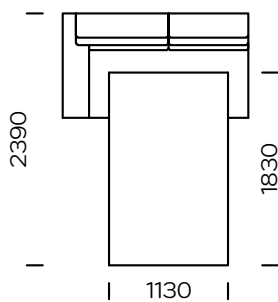

Left chaise longue

Sleeping area: Seat 1

Sleeping area: Sofa 1 ; Sofa 2 ; Sofa 3, Seat 2, Seat 3

Cushion

All offered elements can be order in the left and right option