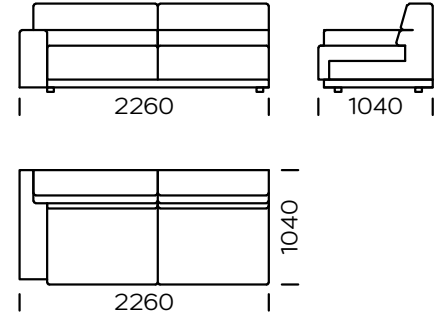

| Technical information (mm) | | | | | |
|----------------------------|----------------|------|---|--|-----------|
| 1 | Total height | 800 | 6 | Seat depth | 650 |
| 2 | Seat height | 420 | 7 | Legs height | 40 |
| 3 | Armrest height | 560 | 8 | Sleeping area: Seat 1 | 1130-1830 |
| 4 | Armrest width | 250 | 9 | Sleeping area: Sofa 1, Sofa 2, Sofa 3, Seat 2, Seat 3 | 1330-1830 |
| 5 | Total depth | 1040 | | | |

Sofa 1

Sofa 2

Sofa 3

Left seat 1

Left seat 2

Left seat 3

All offered elements can be order in the left and right option

Left chaise longue

Sleeping area: Seat 1

Sleeping area: Sofa 1 ; Sofa 2 ; Sofa 3, Seat 2, Seat 3

Cushion

All offered elements can be order in the left and right option