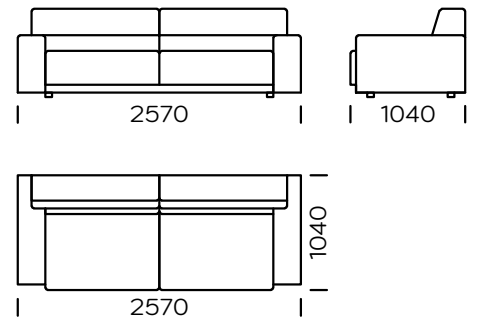

LEGS

solid oak wood, black color

The Bola sofa features a modern design combined with practicality and functionality. It is available in both a non-folding, and a folding version. The sleeping function is the sedaflex system, equipped with a foam mattress with a height of 10 cm, it is intended for naps. Bola is a convenient and comfortable sofa, among others thanks to its ergonomic backrest, which fits the person sitting on it perfectly. The modern style, and carefully designed details, which characterize this model, will satisfy the needs of even the most demanding enthusiasts of the contemporary industrial design. One detail distinguishing this sofa is its special pocket sewing, used to finish the sofa's sides and backrest.

| Technical information (mm) | | | | | |
|----------------------------|----------------|------|---|--|-----------|
| 1 | Total height | 800 | 6 | Seat depth | 650 |
| 2 | Seat height | 420 | 7 | Legs height | 40 |
| 3 | Armrest height | 560 | 8 | Sleeping area: Seat 1 | 1130-1830 |
| 4 | Armrest width | 250 | 9 | Sleeping area: Sofa 1, Sofa 2, Sofa 3, Seat 2, Seat 3 | 1330-1830 |
| 5 | Total depth | 1040 | | | |

Sofa 1

Sofa 2

Sofa 3

Left seat 1

Left seat 2

Left seat 3

All offered elements can be order in the left and right option

Left chaise longue