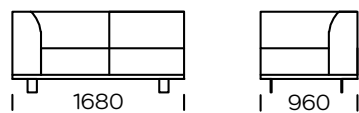

Technical information (mm)					
1	Total height	790	5	Total depth	960
2	Seat height	430	6	Seat depth	600-650
3	Armrest height	610	7	Legs height	130
4	Armrest width	240			

**2-Seater Sofa**

**2-Seater Sofa PLUS**

**3-Seater Sofa**

**3-Seater Sofa PLUS**

**3-Seater Sofa MAXI**

**Left 2-Seater Seat**

**Left 2-Seater Seat PLUS**

**Left 3-Seater Seat**

All offered elements can be order in the left and right option

Left 3-Seater Seat PLUS

Left 3-Seater Seat MAXI

Right chaise longue 1

Right chaise longue 2

Right chaise longue 3

All offered elements can be order in the left and right option