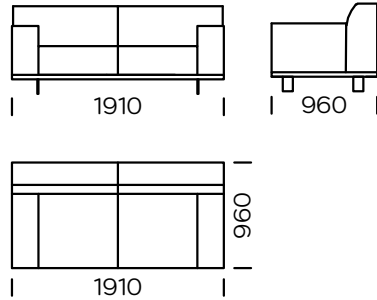

Technical information (mm)					
1	Total height	790	5	Total depth	960
2	Seat height	430	6	Seat depth	600-650
3	Armrest height	610	7	Legs height	130
4	Armrest width	240			

**2-Seater Sofa**

**2-Seater Sofa PLUS**