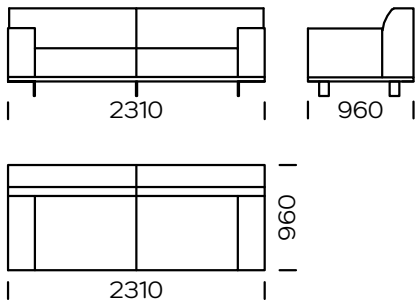

Technical information (mm)					
1	Total height	790	5	Total depth	960
2	Seat height	430	6	Seat depth	600-650
3	Armrest height	610	7	Legs height	130
4	Armrest width	240			

**2-Seater Sofa**

**2-Seater Sofa PLUS**

**3-Seater Sofa**

**3-Seater Sofa PLUS**

**3-Seater Sofa MAXI**

**Left 2-Seater Seat**

**Left 2-Seater Seat PLUS**

**Left 3-Seater Seat**

All offered elements can be order in the left and right option

Left 3-Seater Seat PLUS