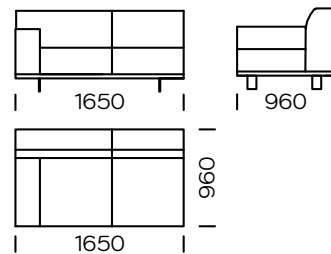

Technical information (mm)					
1	Total height	790	5	Total depth	960
2	Seat height	430	6	Seat depth	600-650
3	Armrest height	610	7	Legs height	130
4	Armrest width	240			

**2-Seater Sofa**

**2-Seater Sofa PLUS**

**3-Seater Sofa**

**3-Seater Sofa PLUS**

**3-Seater Sofa MAXI**

**Left 2-Seater Seat**

**Left 2-Seater Seat PLUS**

**Left 3-Seater Seat**

All offered elements can be order in the left and right option

Left 3-Seater Seat PLUS

Left 3-Seater Seat MAXI

Right chaise longue 1

Right chaise longue 2

Right chaise longue 3

All offered elements can be order in the left and right option