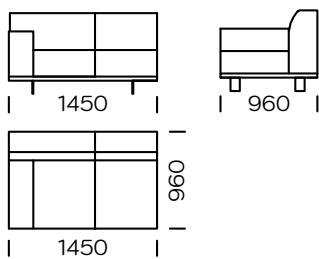

Technical information (mm)					
1	Total height	790	5	Total depth	960
2	Seat height	430	6	Seat depth	600-650
3	Armrest height	610	7	Legs height	130
4	Armrest width	240			

**2-Seater Sofa**

**2-Seater Sofa PLUS**

**3-Seater Sofa**

**3-Seater Sofa PLUS**

**3-Seater Sofa MAXI**

**Left 2-Seater Seat**

**Left 2-Seater Seat PLUS**

**Left 3-Seater Seat**

All offered elements can be order in the left and right option

Left 3-Seater Seat PLUS

Left 3-Seater Seat MAXI

Right chaise longue 1

Right chaise longue 2

Right chaise longue 3

All offered elements can be order in the left and right option