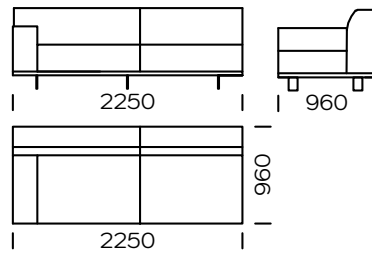

Technical information (mm)					
1	Total height	790	5	Total depth	960
2	Seat height	430	6	Seat depth	600-650
3	Armrest height	610	7	Legs height	130
4	Armrest width	240			

**2-Seater Sofa**

**2-Seater Sofa PLUS**

**3-Seater Sofa**

**3-Seater Sofa PLUS**

**3-Seater Sofa MAXI**

**Left 2-Seater Seat**

**Left 2-Seater Seat PLUS**

**Left 3-Seater Seat**

All offered elements can be order in the left and right option

Left 3-Seater Seat PLUS

Left 3-Seater Seat MAXI

Right chaise longue 1

Right chaise longue 2

Right chaise longue 3

All offered elements can be order in the left and right option