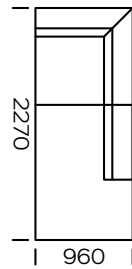

Technical information (mm)					
1	Total height	790	5	Total depth	960
2	Seat height	430	6	Seat depth	600-650
3	Armrest height	610	7	Legs height	130
4	Armrest width	240			

**2-Seater Sofa**

**2-Seater Sofa PLUS**

**3-Seater Sofa**

**3-Seater Sofa PLUS**

**3-Seater Sofa MAXI**

**Left 2-Seater Seat**

**Left 2-Seater Seat PLUS**

**Left 3-Seater Seat**

All offered elements can be order in the left and right option

Left 3-Seater Seat PLUS

Left 3-Seater Seat MAXI

Right chaise longue 1

Right chaise longue 2

Right chaise longue 3

All offered elements can be order in the left and right option