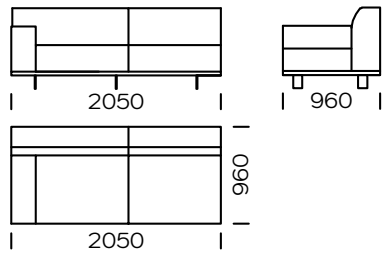

Technical information (mm)					
1	Total height	790	5	Total depth	960
2	Seat height	430	6	Seat depth	600-650
3	Armrest height	610	7	Legs height	130
4	Armrest width	240			

**2-Seater Sofa**

**2-Seater Sofa PLUS**

**3-Seater Sofa**

**3-Seater Sofa PLUS**

**3-Seater Sofa MAXI**

**Left 2-Seater Seat**

**Left 2-Seater Seat PLUS**

**Left 3-Seater Seat**

All offered elements can be order in the left and right option

Left 3-Seater Seat PLUS

Left 3-Seater Seat MAXI

Right chaise longue 1

Right chaise longue 2

Right chaise longue 3

All offered elements can be order in the left and right option