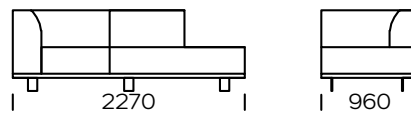

Technical information (mm)					
1	Total height	790	5	Total depth	960
2	Seat height	430	6	Seat depth	600-650
3	Armrest height	610	7	Legs height	130
4	Armrest width	240			

**2-Seater Sofa**

**2-Seater Sofa PLUS**

**3-Seater Sofa**

**3-Seater Sofa PLUS**

**3-Seater Sofa MAXI**

**Left 2-Seater Seat**

**Left 2-Seater Seat PLUS**

**Left 3-Seater Seat**

All offered elements can be order in the left and right option

Left 3-Seater Seat PLUS

Left 3-Seater Seat MAXI

Right chaise longue 1

Right chaise longue 2

Right chaise longue 3

All offered elements can be order in the left and right option