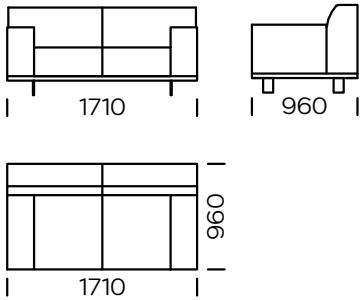

## **TYPE**

non-folding

Technical information (mm)					
1	Total height	790	5	Total depth	960
2	Seat height	430	6	Seat depth	600-650
3	Armrest height	610	7	Legs height	130
4	Armrest width	240			

**2-Seater Sofa**

**2-Seater Sofa PLUS**