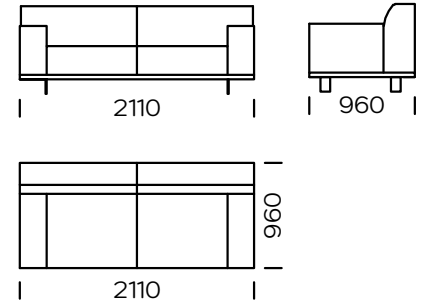

Technical information (mm)					
1	Total height	790	5	Total depth	960
2	Seat height	430	6	Seat depth	600-650
3	Armrest height	610	7	Legs height	130
4	Armrest width	240			

**2-Seater Sofa**

**2-Seater Sofa PLUS**

**3-Seater Sofa**

**3-Seater Sofa PLUS**

**3-Seater Sofa MAXI**

**Left 2-Seater Seat**

**Left 2-Seater Seat PLUS**

**Left 3-Seater Seat**

All offered elements can be order in the left and right option

Left 3-Seater Seat PLUS