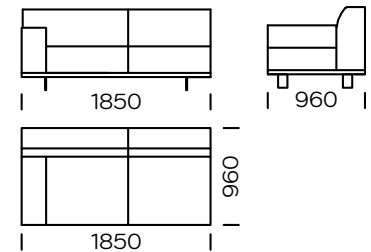

Technical information (mm)					
1	Total height	790	5	Total depth	960
2	Seat height	430	6	Seat depth	600-650
3	Armrest height	610	7	Legs height	130
4	Armrest width	240			

**2-Seater Sofa**

**2-Seater Sofa PLUS**

**3-Seater Sofa**

**3-Seater Sofa PLUS**

**3-Seater Sofa MAXI**

**Left 2-Seater Seat**

**Left 2-Seater Seat PLUS**

**Left 3-Seater Seat**

All offered elements can be order in the left and right option

Left 3-Seater Seat PLUS

Left 3-Seater Seat MAXI

Right chaise longue 1

Right chaise longue 2

Right chaise longue 3

All offered elements can be order in the left and right option