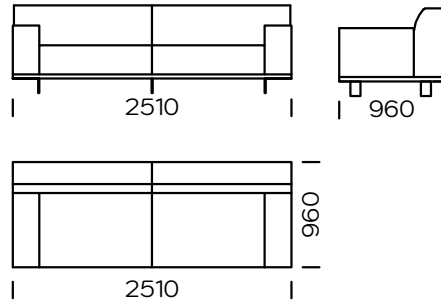

Technical information (mm)					
1	Total height	790	5	Total depth	960
2	Seat height	430	6	Seat depth	600-650
3	Armrest height	610	7	Legs height	130
4	Armrest width	240			

**2-Seater Sofa**

**2-Seater Sofa PLUS**

**3-Seater Sofa**

**3-Seater Sofa PLUS**

**3-Seater Sofa MAXI**

**Left 2-Seater Seat**

**Left 2-Seater Seat PLUS**

**Left 3-Seater Seat**

All offered elements can be order in the left and right option

Left 3-Seater Seat PLUS

Left 3-Seater Seat MAXI

Right chaise longue 1

Right chaise longue 2

Right chaise longue 3

All offered elements can be order in the left and right option