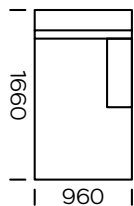

Technical information (mm)					
1	Total height	790	5	Total depth	960
2	Seat height	430	6	Seat depth	600-650
3	Armrest height	610	7	Legs height	130
4	Armrest width	240			

**2-Seater Sofa**

**2-Seater Sofa PLUS**

**3-Seater Sofa**

**3-Seater Sofa PLUS**

**3-Seater Sofa MAXI**

**Left 2-Seater Seat**

**Left 2-Seater Seat PLUS**

**Left 3-Seater Seat**

All offered elements can be order in the left and right option

Left 3-Seater Seat PLUS

Left 3-Seater Seat MAXI

Right chaise longue 1

Right chaise longue 2

Right chaise longue 3

All offered elements can be order in the left and right option