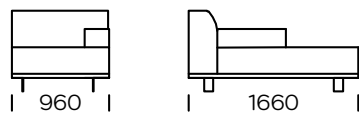

Technical information (mm)					
1	Total height	790	5	Total depth	960
2	Seat height	430	6	Seat depth	600-650
3	Armrest height	610	7	Legs height	130
4	Armrest width	240			

**2-Seater Sofa**

**2-Seater Sofa PLUS**

**3-Seater Sofa**

**3-Seater Sofa PLUS**

**3-Seater Sofa MAXI**

**Left 2-Seater Seat**

**Left 2-Seater Seat PLUS**

**Left 3-Seater Seat**

All offered elements can be order in the left and right option

Left 3-Seater Seat PLUS

Left 3-Seater Seat MAXI

Right chaise longue 1

Right chaise longue 2

Right chaise longue 3

All offered elements can be order in the left and right option